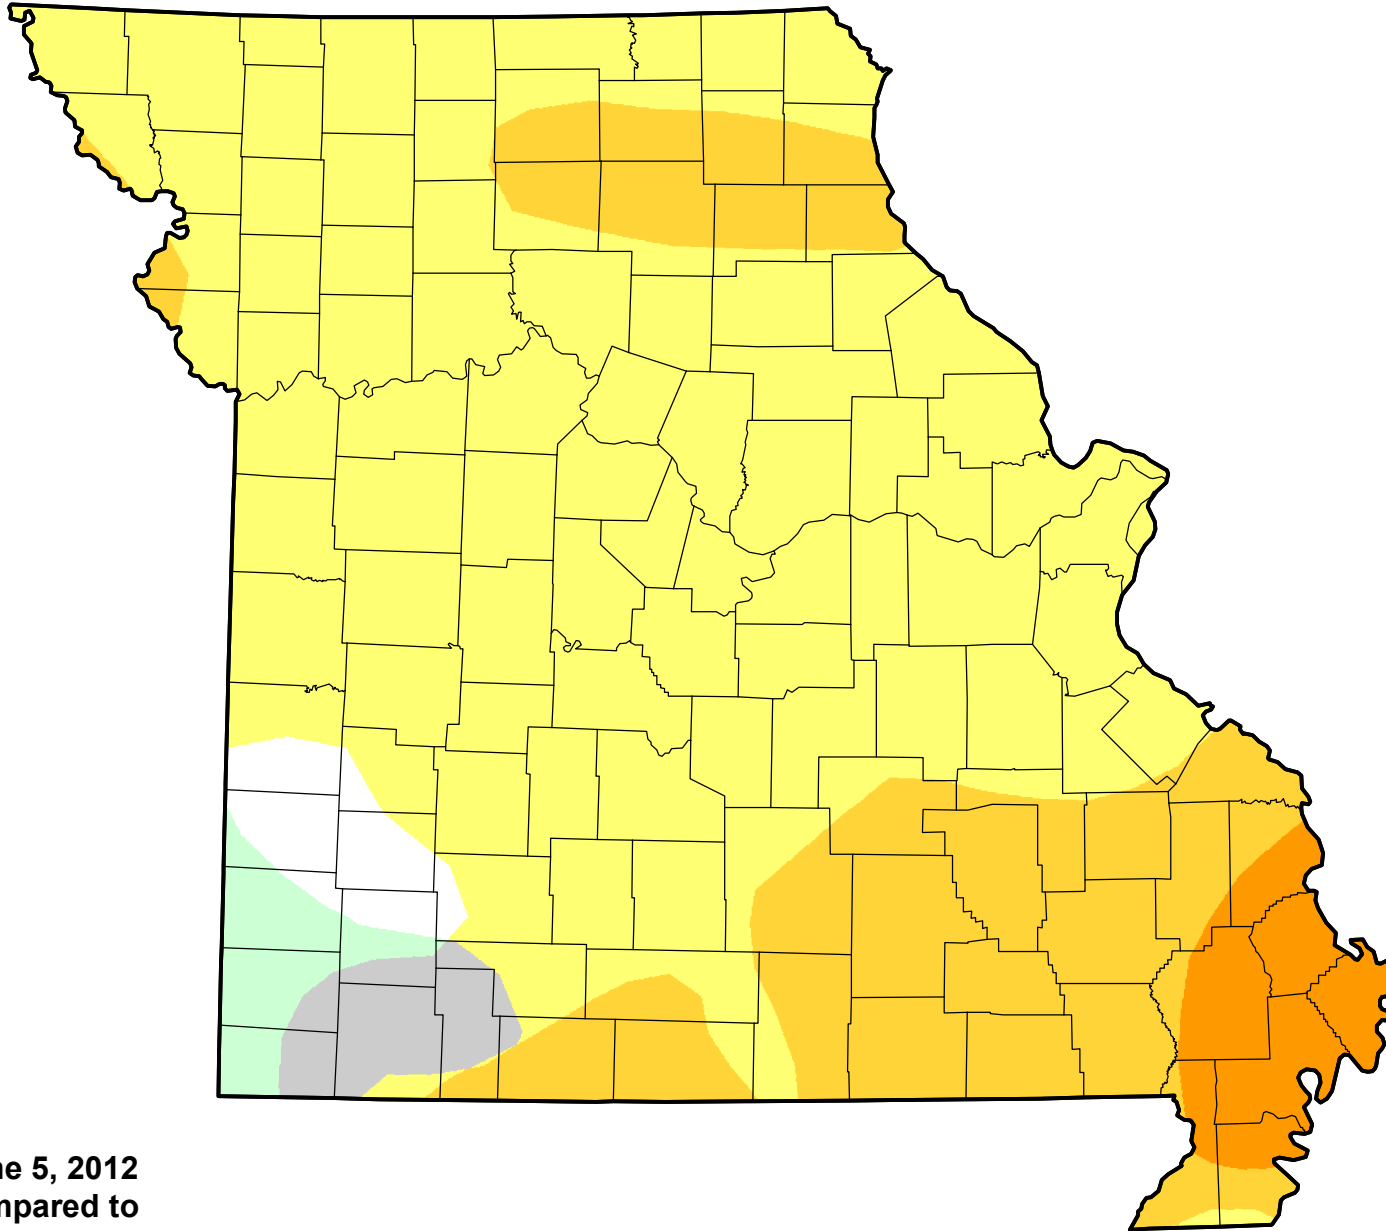

U.S. Drought Monitor Class Change - Missouri

13 Week

June 5, 2012
compared to
March 8, 2012

droughtmonitor.unl.edu

-  5 Class Degradation
-  4 Class Degradation
-  3 Class Degradation
-  2 Class Degradation
-  1 Class Degradation
-  No Change
-  1 Class Improvement
-  2 Class Improvement
-  3 Class Improvement
-  4 Class Improvement
-  5 Class Improvement