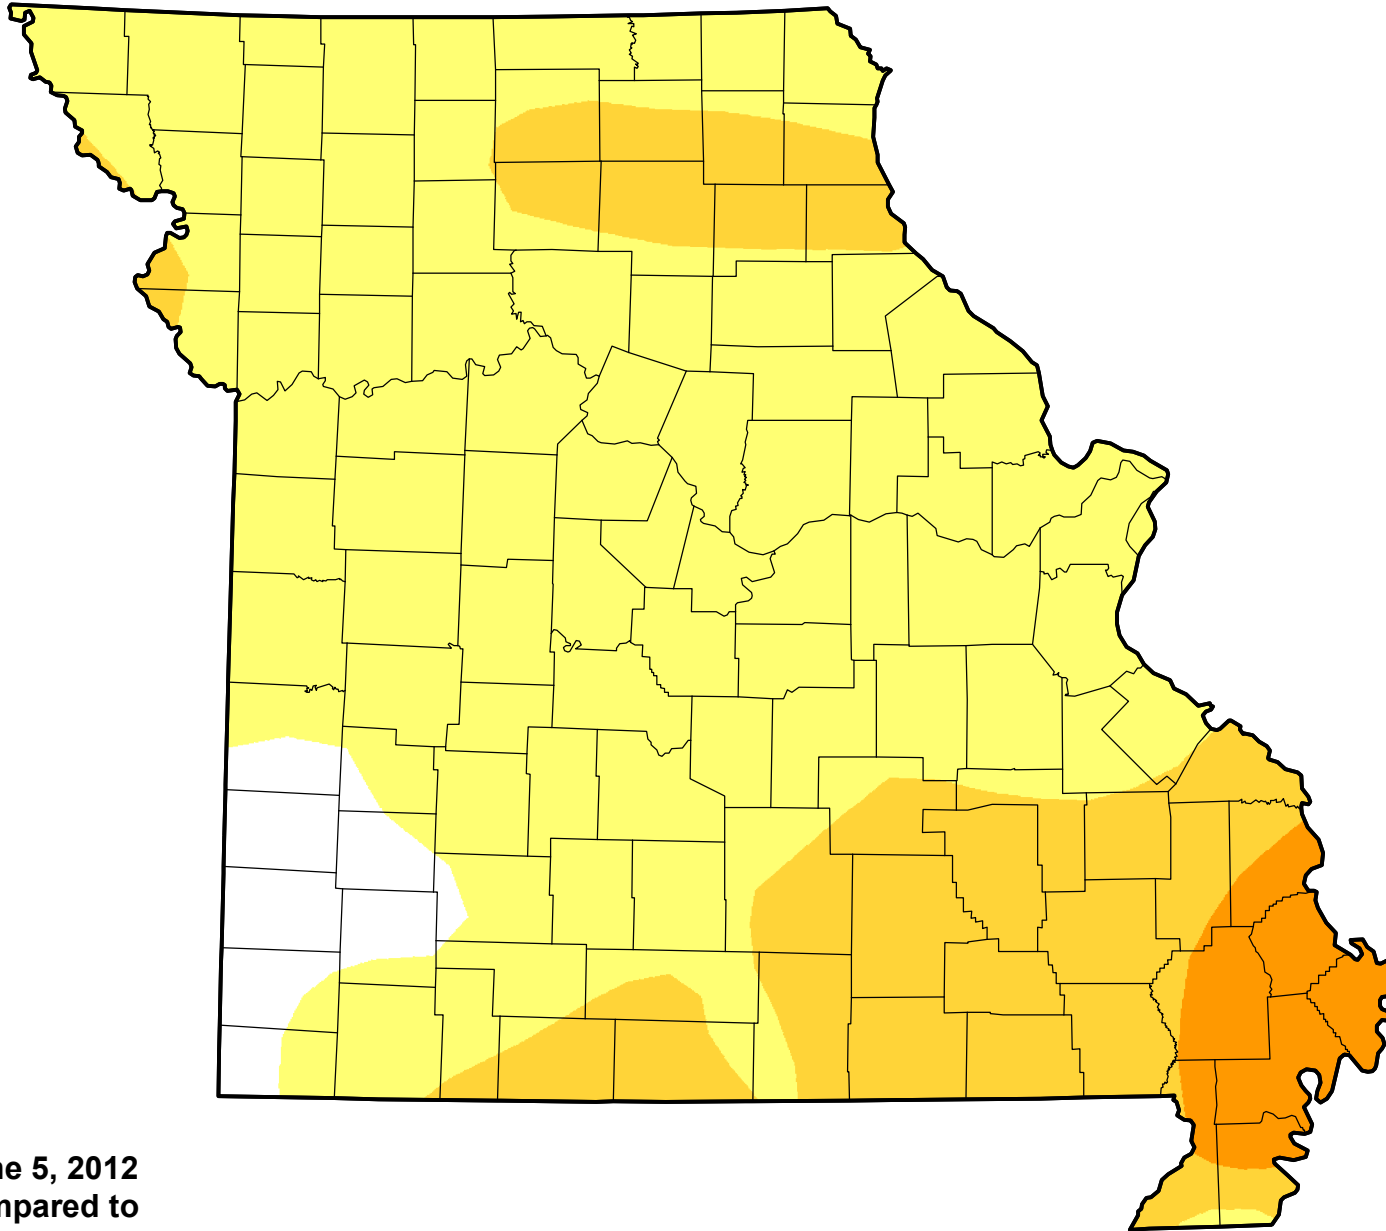

U.S. Drought Monitor Class Change - Missouri

52 Week

June 5, 2012
compared to
June 9, 2011

droughtmonitor.unl.edu

- 5 Class Degradation
- 4 Class Degradation
- 3 Class Degradation
- 2 Class Degradation
- 1 Class Degradation
- No Change
- 1 Class Improvement
- 2 Class Improvement
- 3 Class Improvement
- 4 Class Improvement
- 5 Class Improvement