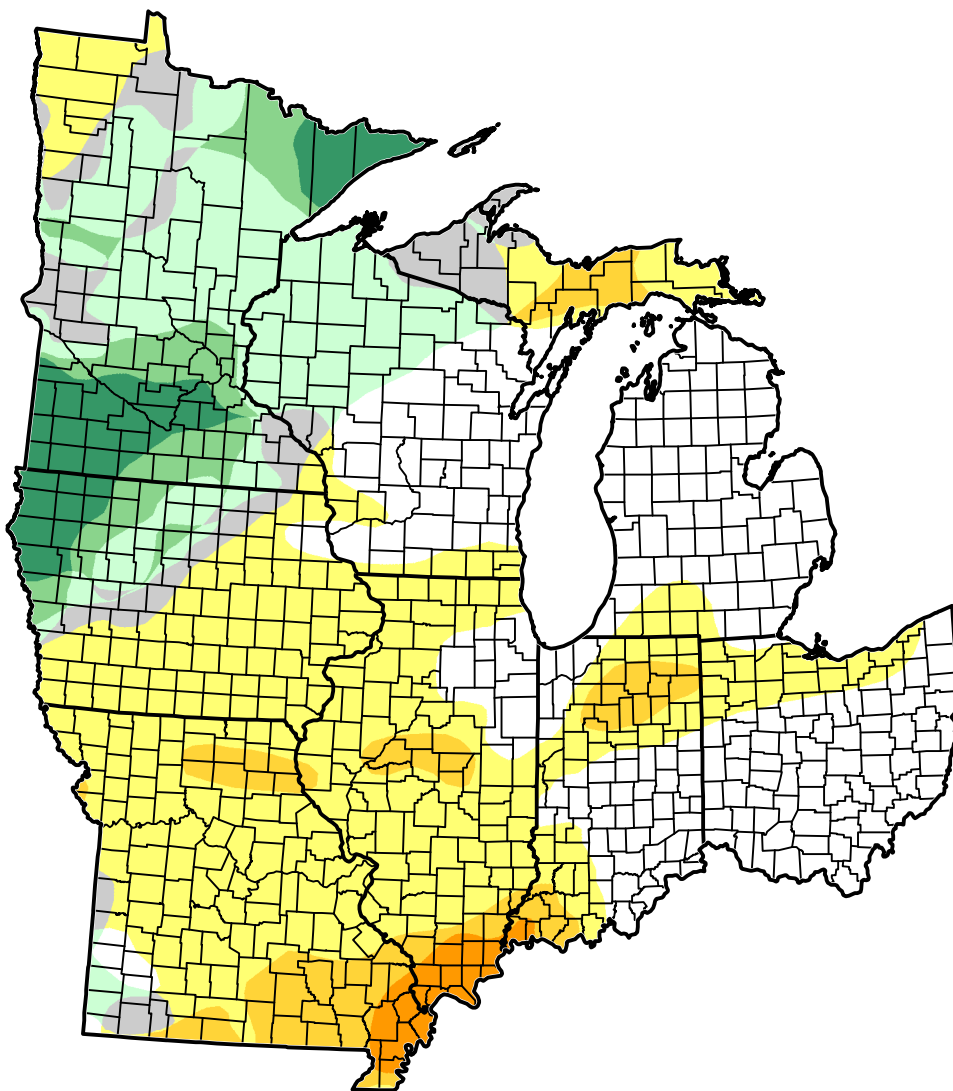

U.S. Drought Monitor Class Change - USDA Midwest Climate Hub 6 Months

- 5 Class Degradation
- 4 Class Degradation
- 3 Class Degradation
- 2 Class Degradation
- 1 Class Degradation
- No Change
- 1 Class Improvement
- 2 Class Improvement
- 3 Class Improvement
- 4 Class Improvement
- 5 Class Improvement

June 5, 2012
compared to
December 20, 2011