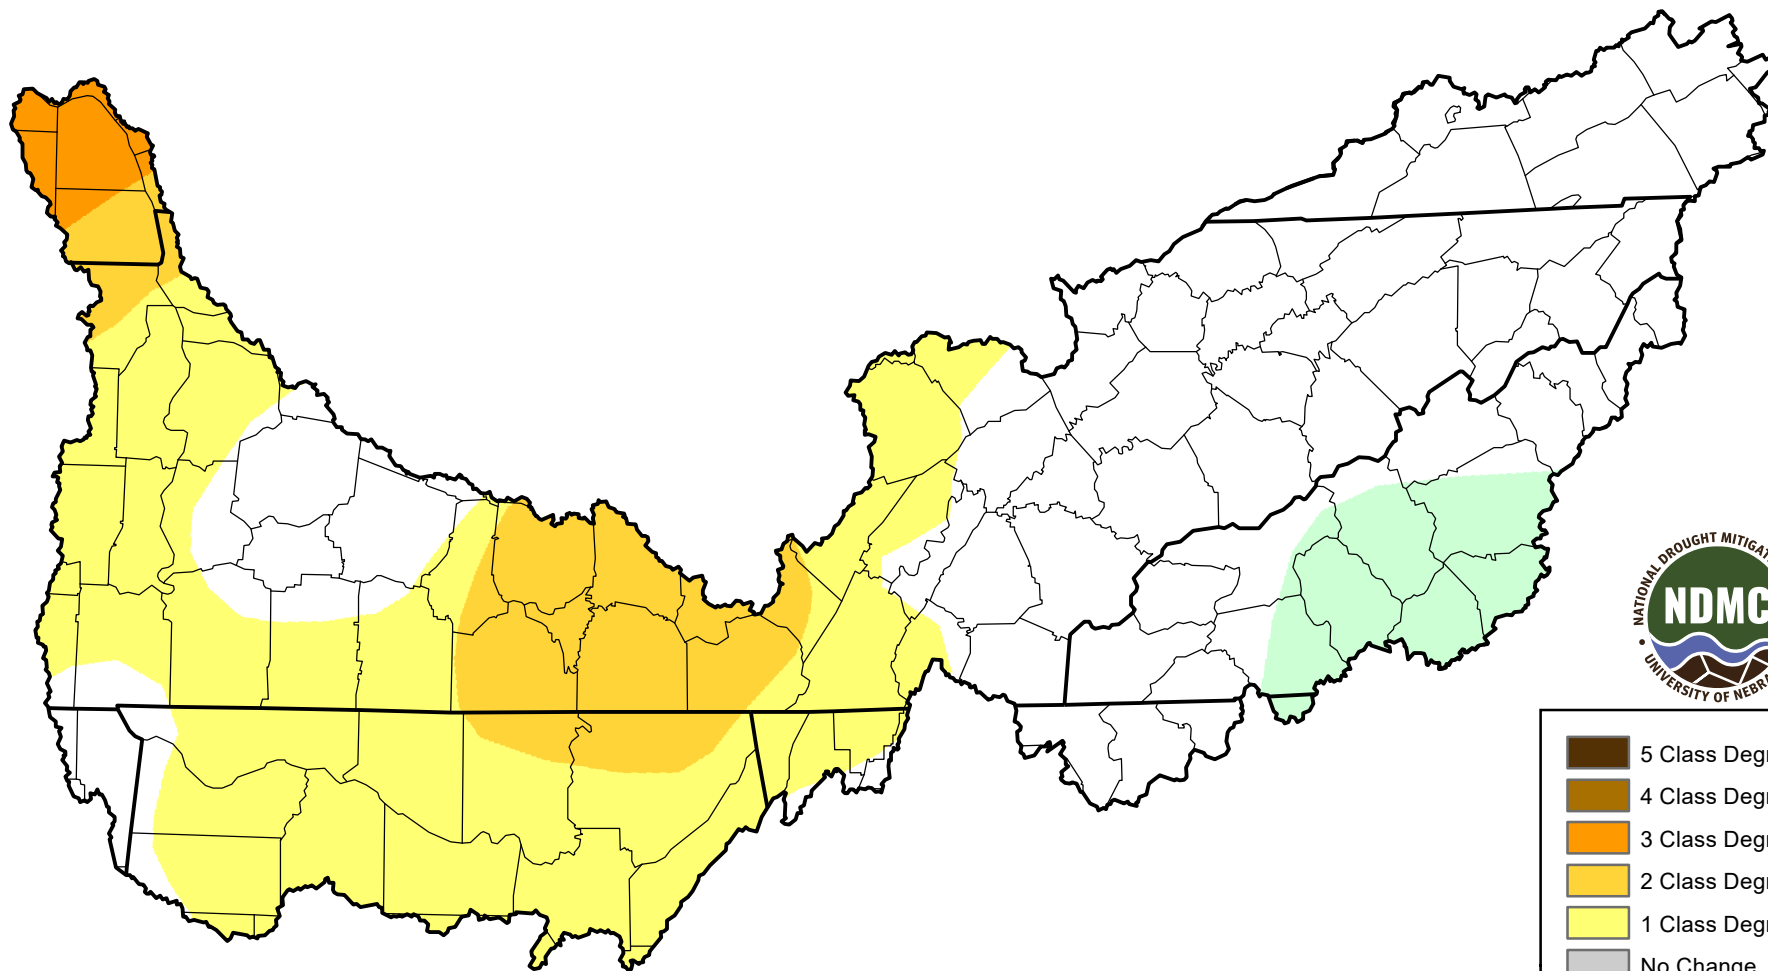

# U.S. Drought Monitor Class Change - Tennessee Watershed

## 13 Week

June 5, 2012  
compared to  
March 8, 2012

[droughtmonitor.unl.edu](http://droughtmonitor.unl.edu)

-  5 Class Degradation
-  4 Class Degradation
-  3 Class Degradation
-  2 Class Degradation
-  1 Class Degradation
-  No Change
-  1 Class Improvement
-  2 Class Improvement
-  3 Class Improvement
-  4 Class Improvement
-  5 Class Improvement