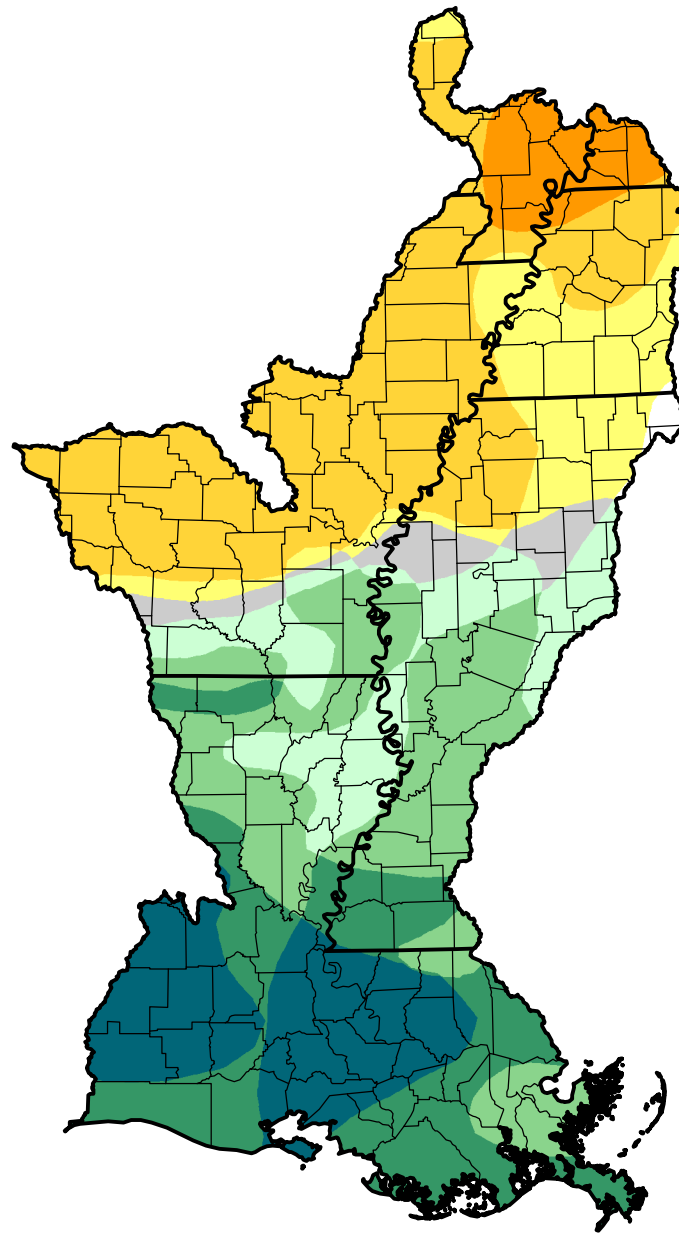

# U.S. Drought Monitor Class Change - Lower Mississippi Watershed

52 Week

June 5, 2012  
compared to  
June 9, 2011

[droughtmonitor.unl.edu](http://droughtmonitor.unl.edu)

-  5 Class Degradation
-  4 Class Degradation
-  3 Class Degradation
-  2 Class Degradation
-  1 Class Degradation
-  No Change
-  1 Class Improvement
-  2 Class Improvement
-  3 Class Improvement
-  4 Class Improvement
-  5 Class Improvement