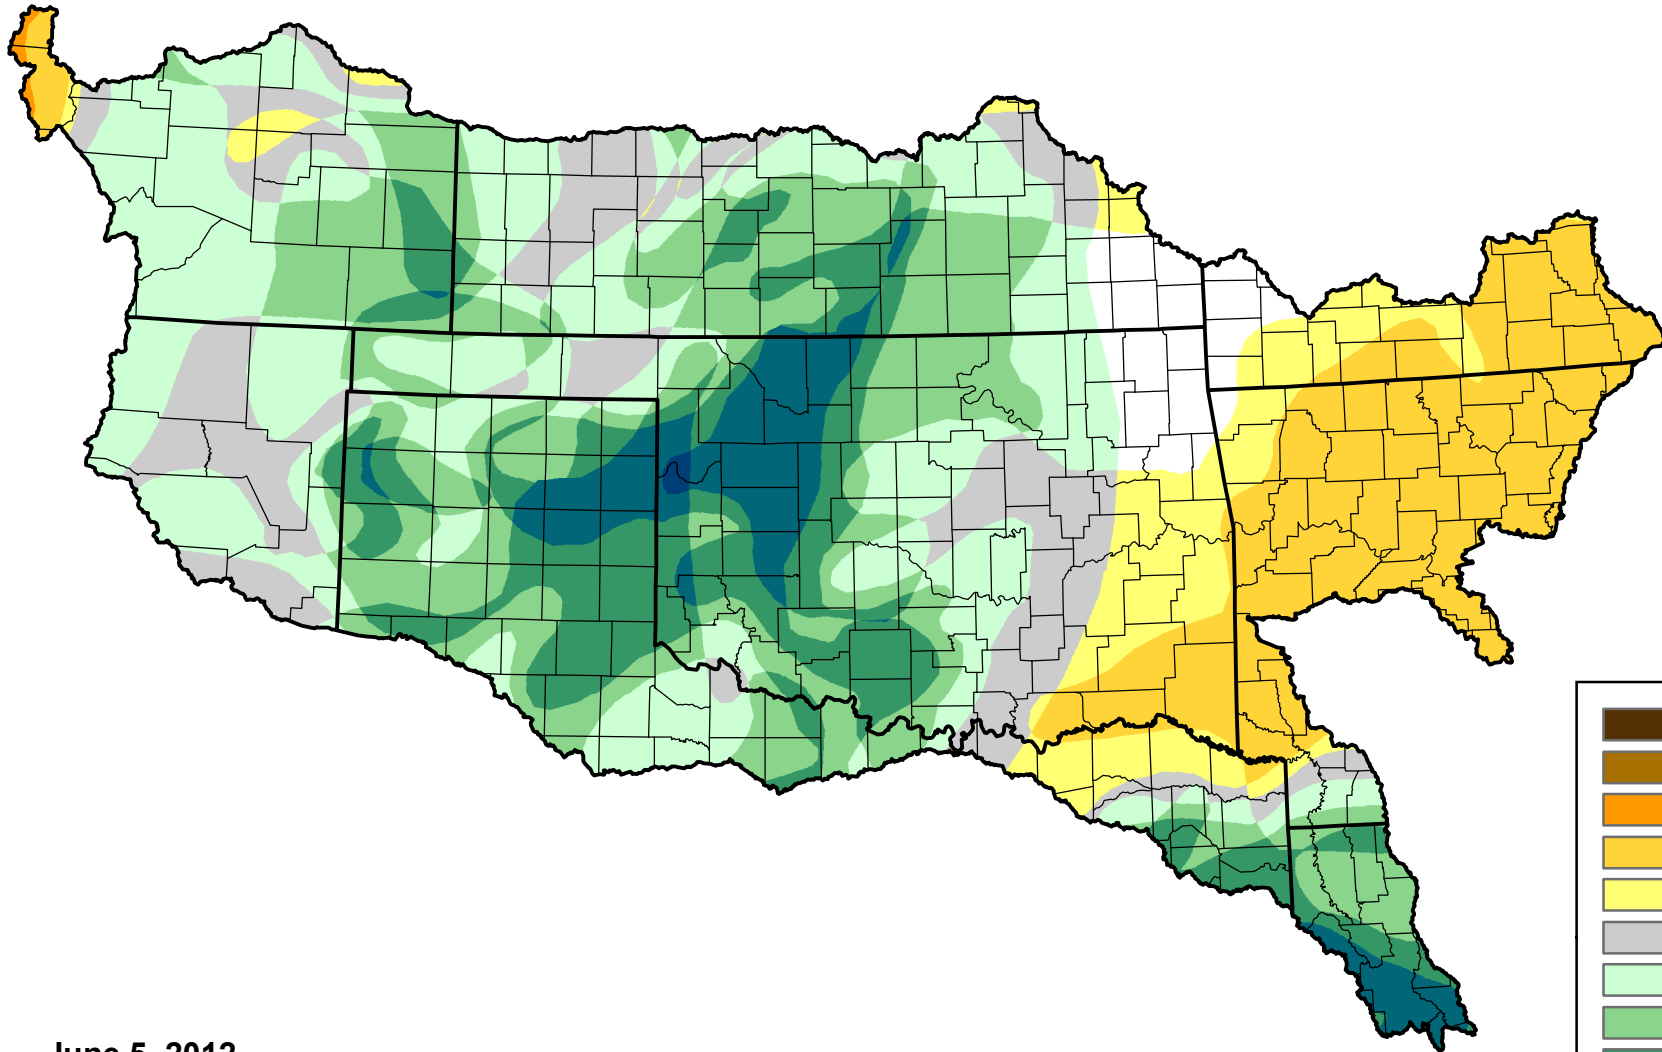

U.S. Drought Monitor Class Change - Arkansas-White-Red Watershed 52 Week

June 5, 2012
compared to
June 9, 2011

droughtmonitor.unl.edu

-  5 Class Degradation
-  4 Class Degradation
-  3 Class Degradation
-  2 Class Degradation
-  1 Class Degradation
-  No Change
-  1 Class Improvement
-  2 Class Improvement
-  3 Class Improvement
-  4 Class Improvement
-  5 Class Improvement