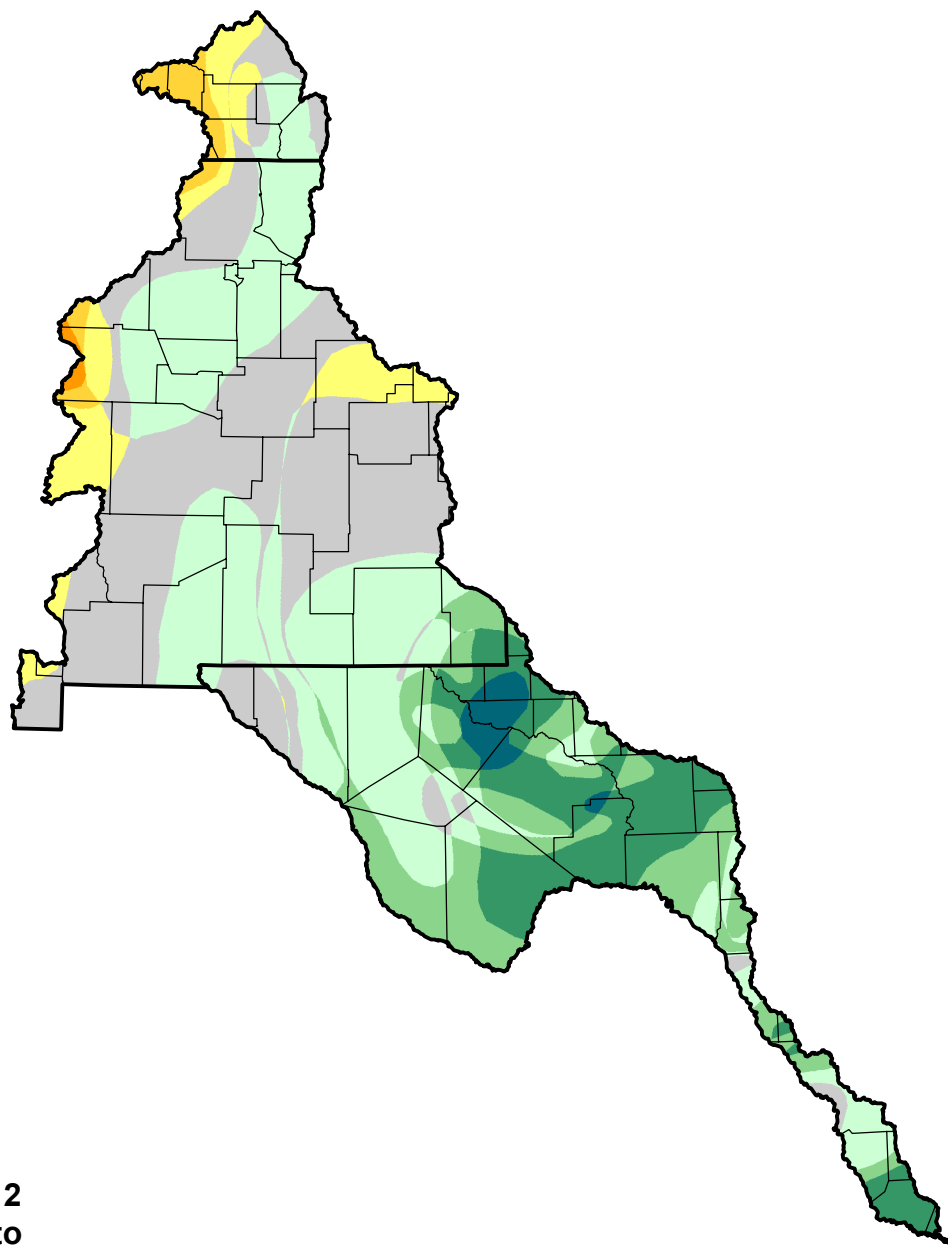

U.S. Drought Monitor Class Change - Rio Grande Watershed

Start of Calendar Year

June 5, 2012
compared to
January 5, 2012

droughtmonitor.unl.edu

- | | |
|---|---------------------|
|  | 5 Class Degradation |
|  | 4 Class Degradation |
|  | 3 Class Degradation |
|  | 2 Class Degradation |
|  | 1 Class Degradation |
|  | No Change |
|  | 1 Class Improvement |
|  | 2 Class Improvement |
|  | 3 Class Improvement |
|  | 4 Class Improvement |
|  | 5 Class Improvement |