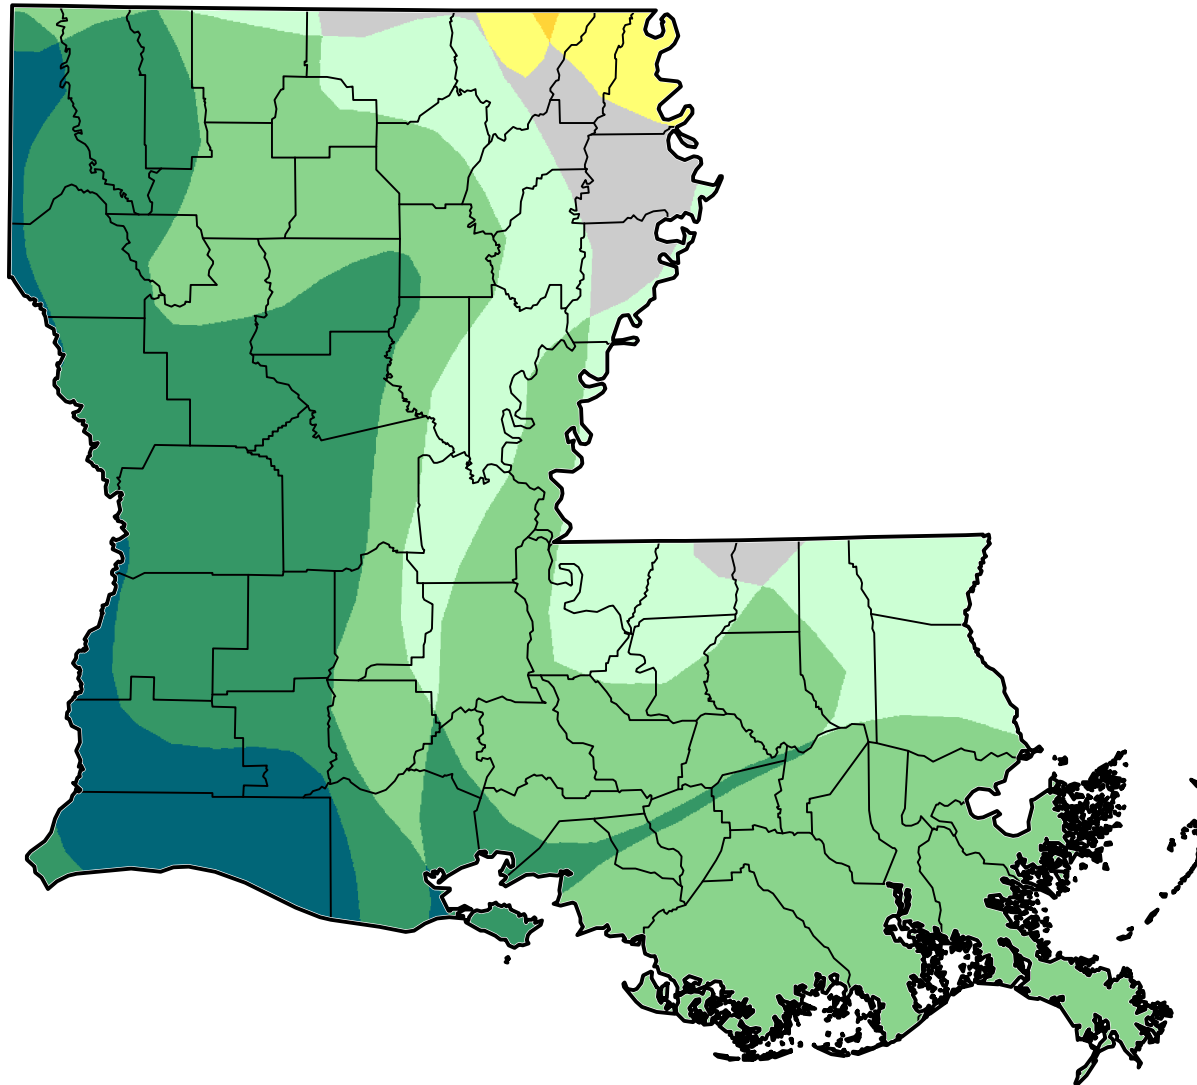

U.S. Drought Monitor Class Change - Louisiana

6 Months

June 5, 2012
compared to
December 20, 2011