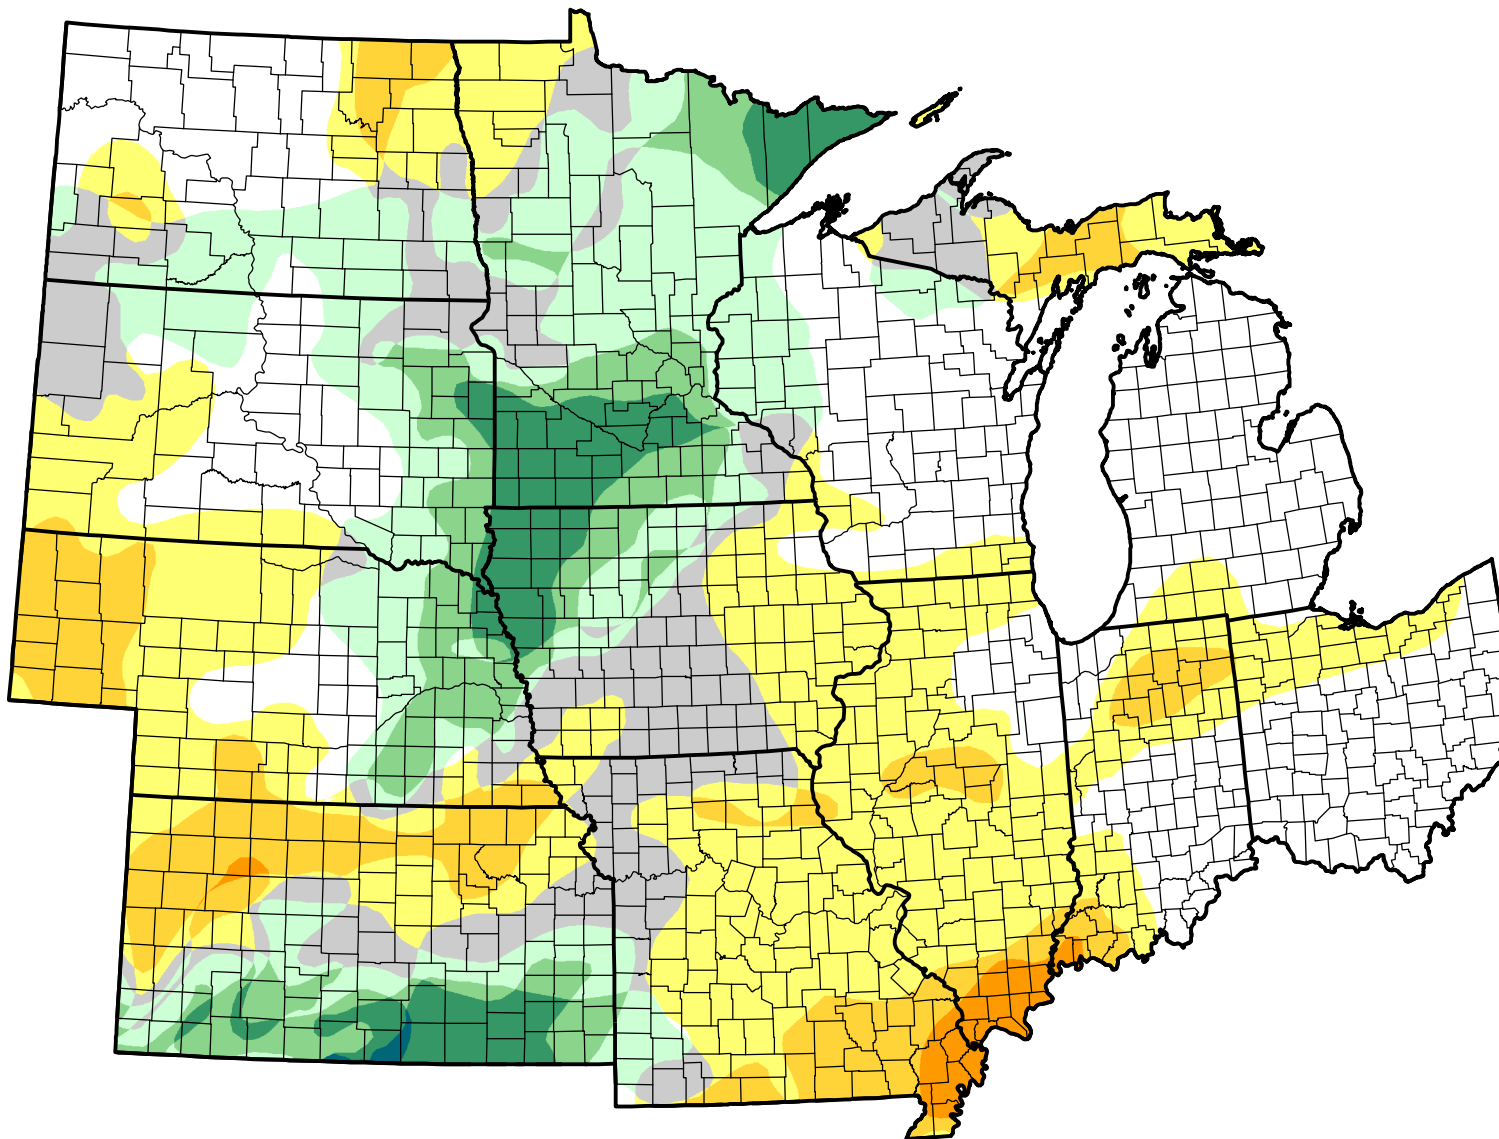

U.S. Drought Monitor Class Change - U2U North Central States 26 Week

June 5, 2012
compared to
December 8, 2011

droughtmonitor.unl.edu

-  5 Class Degradation
-  4 Class Degradation
-  3 Class Degradation
-  2 Class Degradation
-  1 Class Degradation
-  No Change
-  1 Class Improvement
-  2 Class Improvement
-  3 Class Improvement
-  4 Class Improvement
-  5 Class Improvement