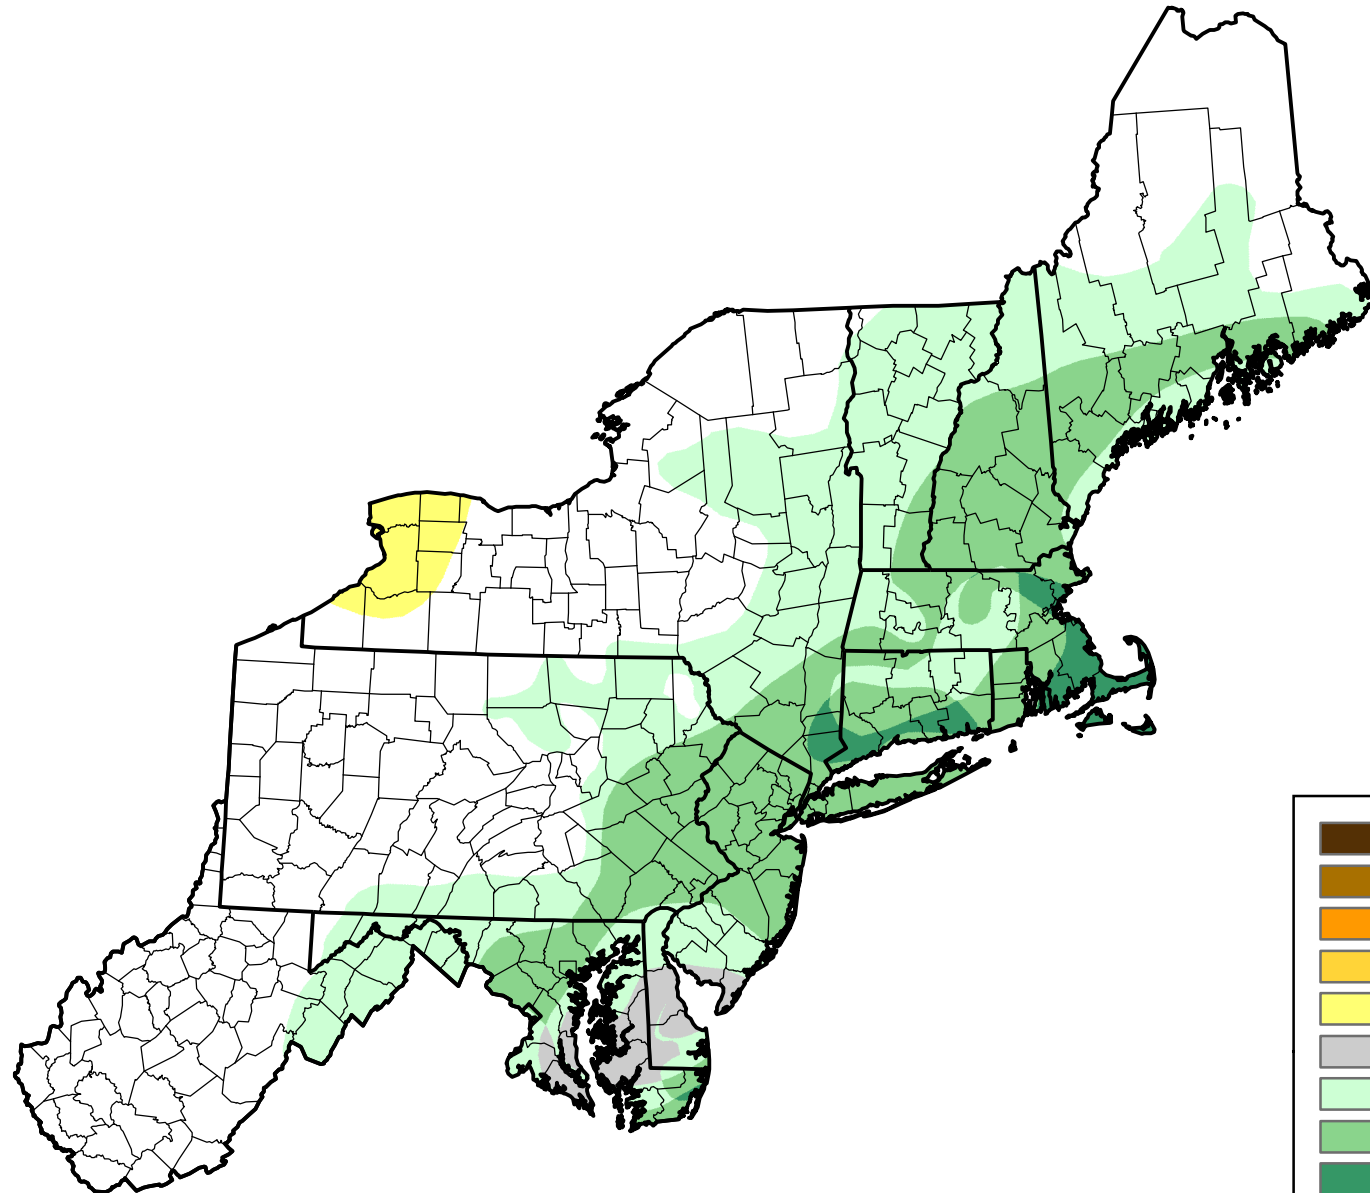

U.S. Drought Monitor Class Change - Northeast

4 Week

June 5, 2012
compared to
May 10, 2012

droughtmonitor.unl.edu