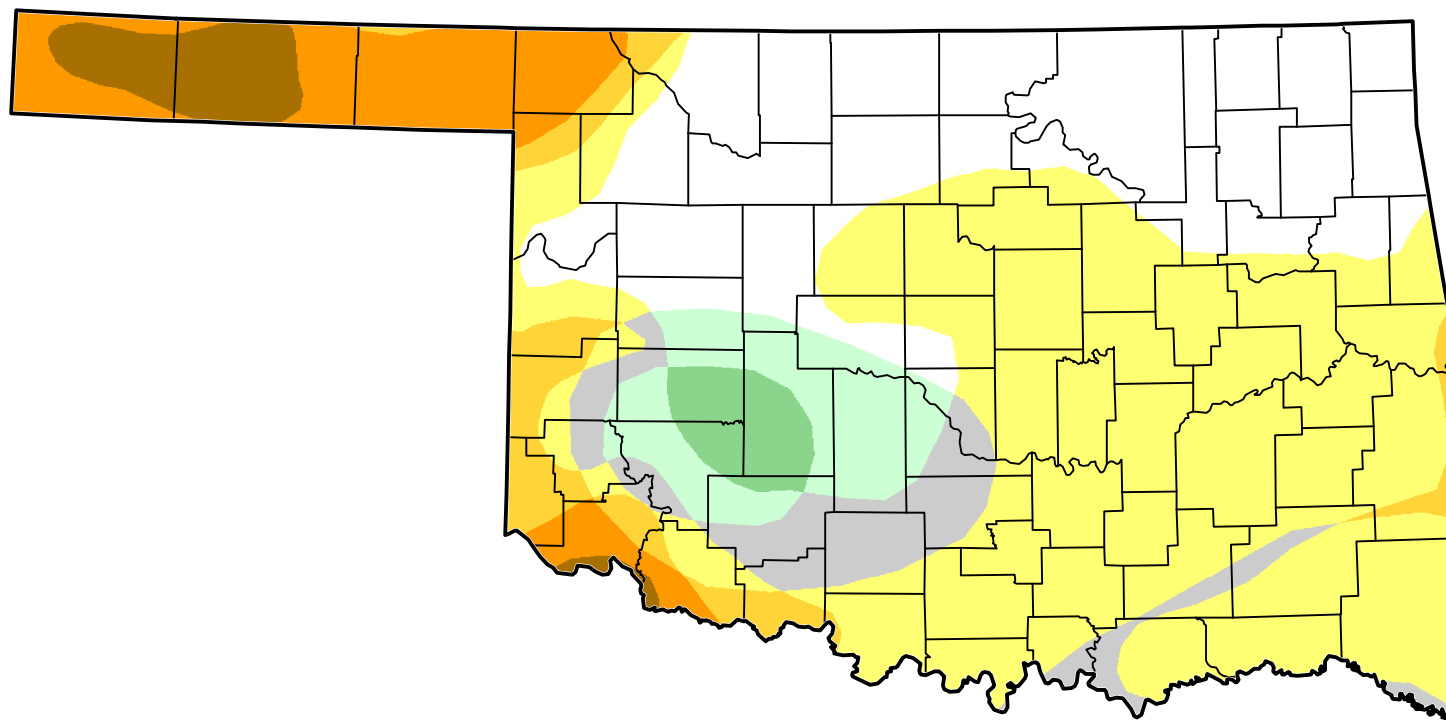

U.S. Drought Monitor Class Change - Oklahoma 2 Years

June 5, 2012
compared to
June 8, 2010

- 5 Class Degradation
- 4 Class Degradation
- 3 Class Degradation
- 2 Class Degradation
- 1 Class Degradation
- No Change
- 1 Class Improvement
- 2 Class Improvement
- 3 Class Improvement
- 4 Class Improvement
- 5 Class Improvement