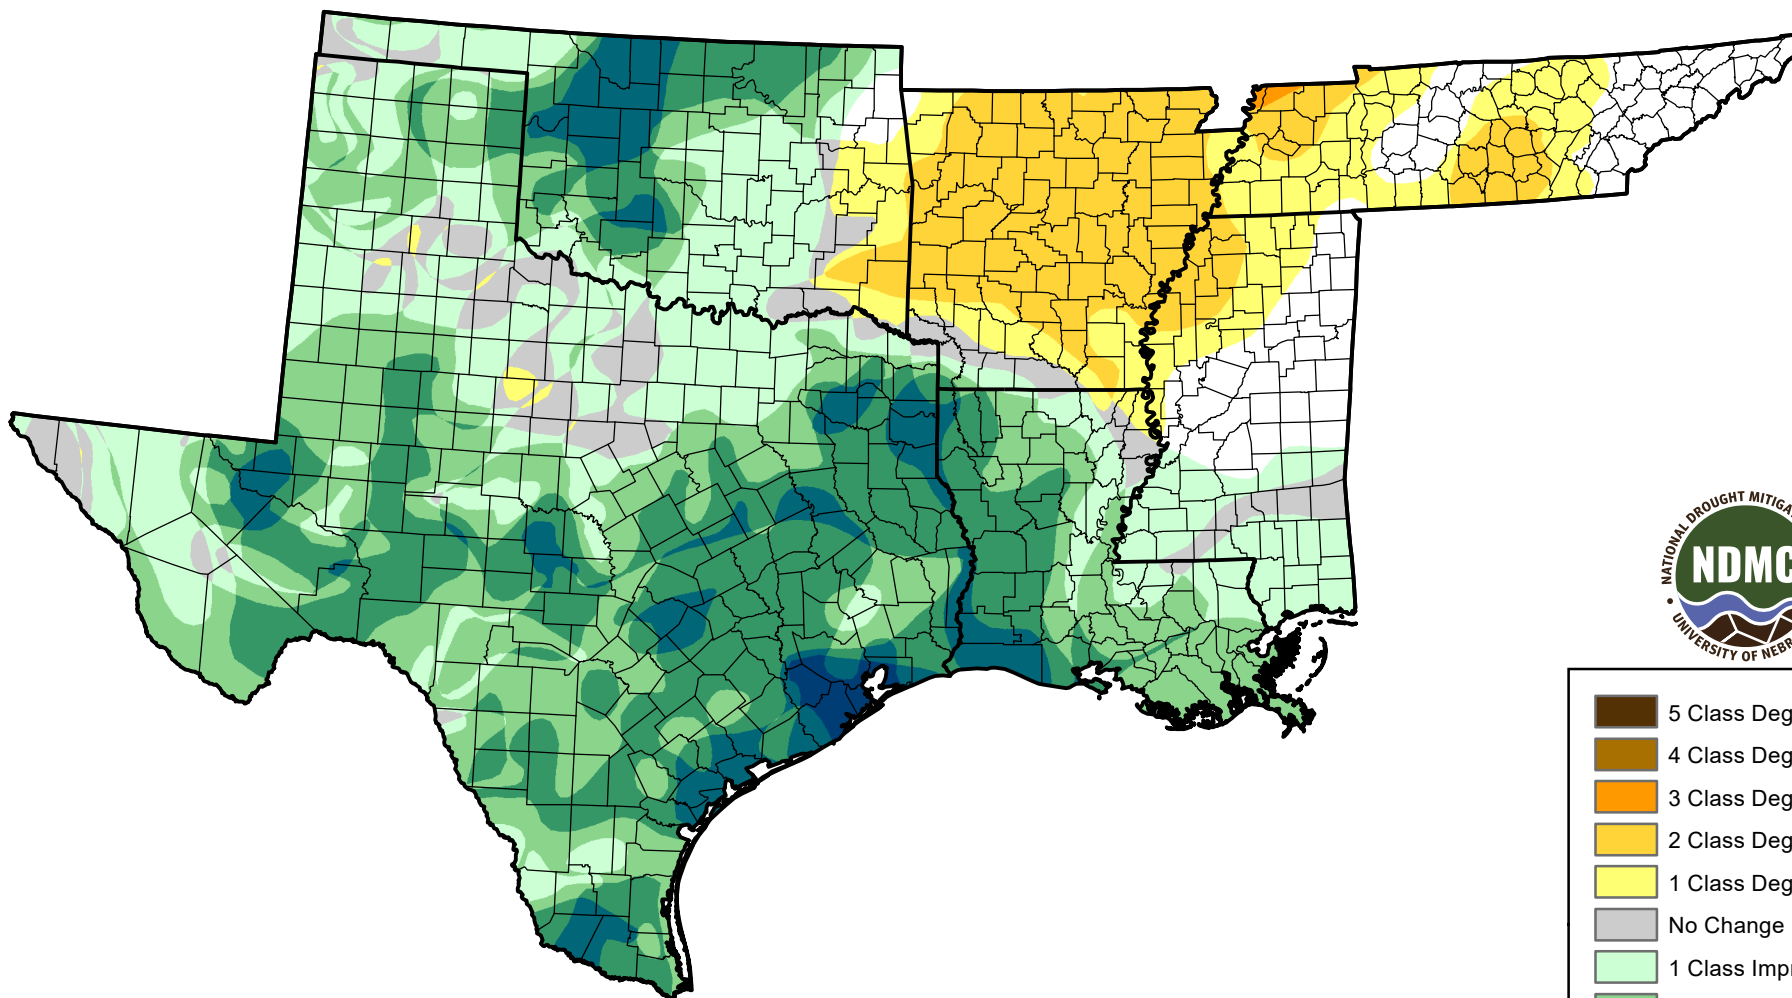

U.S. Drought Monitor Class Change - South

26 Week

June 5, 2012
compared to
December 8, 2011

droughtmonitor.unl.edu

-  5 Class Degradation
-  4 Class Degradation
-  3 Class Degradation
-  2 Class Degradation
-  1 Class Degradation
-  No Change
-  1 Class Improvement
-  2 Class Improvement
-  3 Class Improvement
-  4 Class Improvement
-  5 Class Improvement