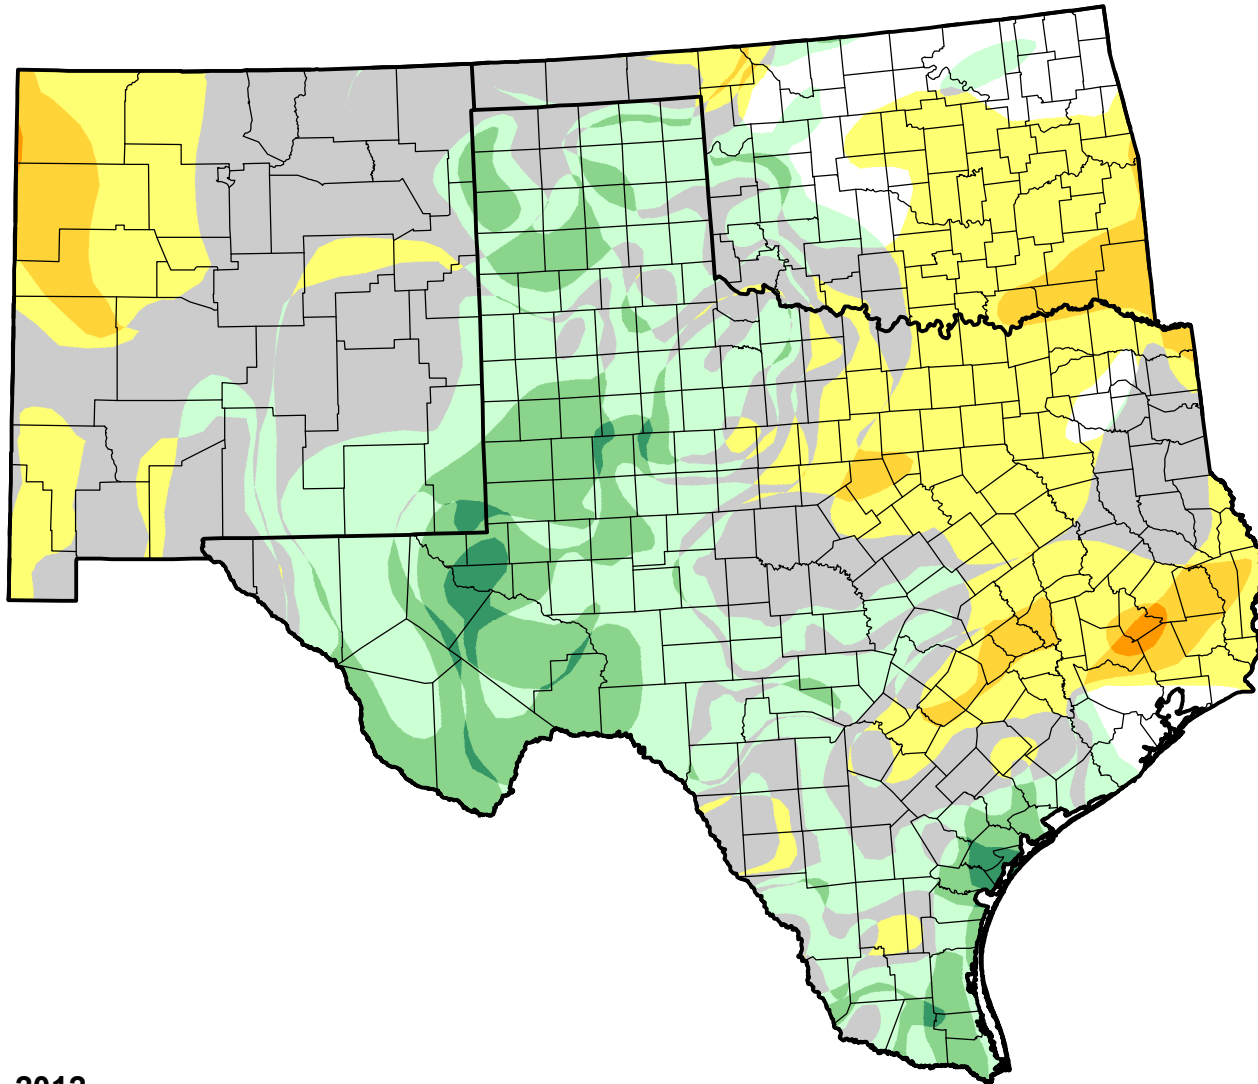

U.S. Drought Monitor Class Change - Southern Plains RDEWS

8 Week

June 5, 2012
compared to
April 12, 2012

droughtmonitor.unl.edu

-  5 Class Degradation
-  4 Class Degradation
-  3 Class Degradation
-  2 Class Degradation
-  1 Class Degradation
-  No Change
-  1 Class Improvement
-  2 Class Improvement
-  3 Class Improvement
-  4 Class Improvement
-  5 Class Improvement