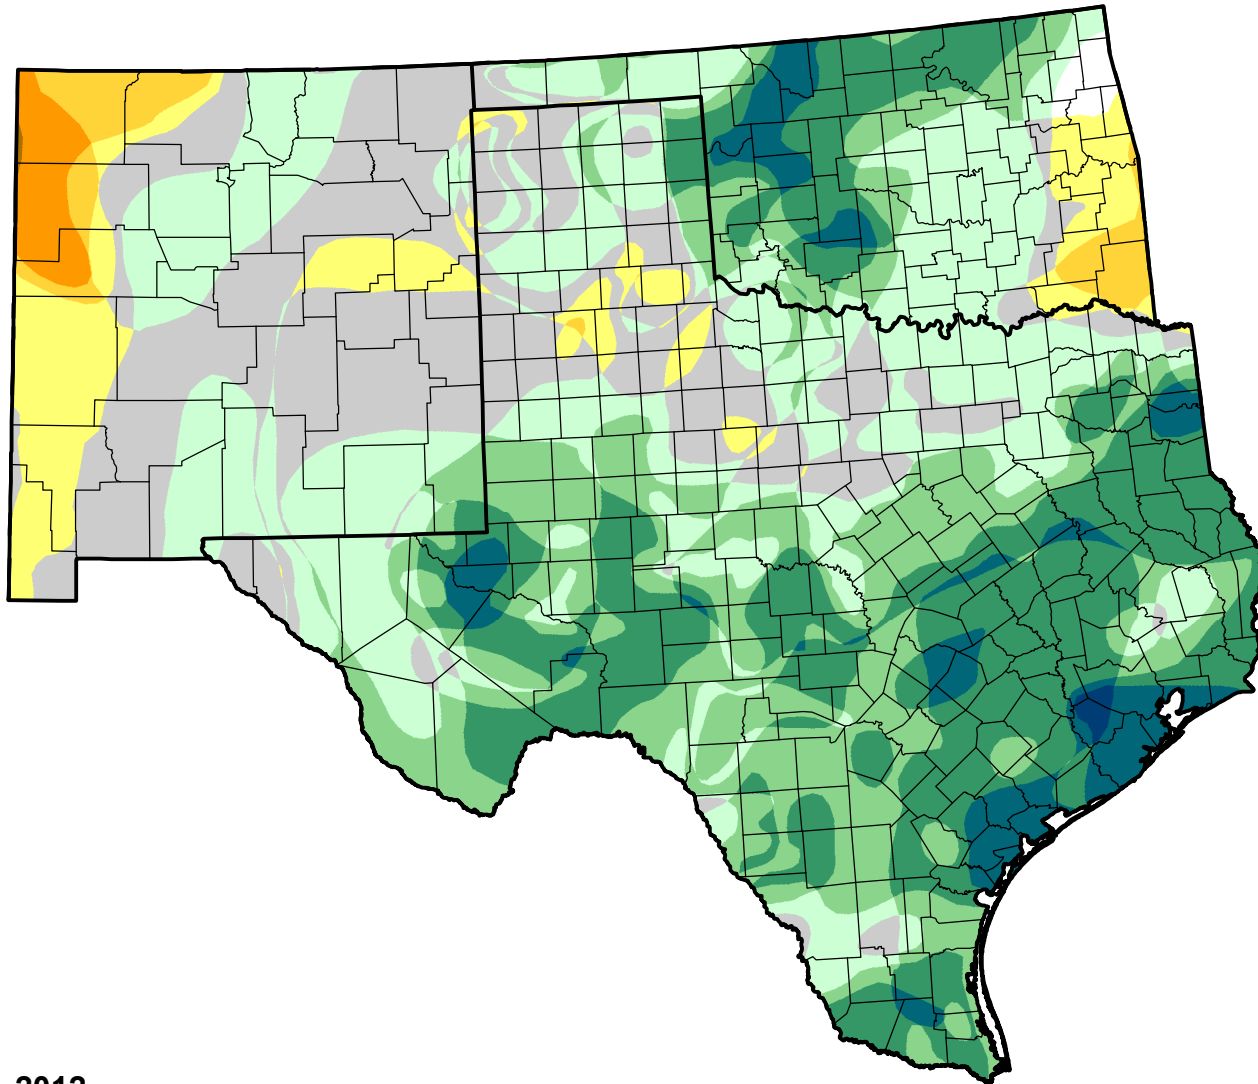

U.S. Drought Monitor Class Change - Southern Plains RDEWS

Start of Calendar Year

June 5, 2012
compared to
January 5, 2012

droughtmonitor.unl.edu

-  5 Class Degradation
-  4 Class Degradation
-  3 Class Degradation
-  2 Class Degradation
-  1 Class Degradation
-  No Change
-  1 Class Improvement
-  2 Class Improvement
-  3 Class Improvement
-  4 Class Improvement
-  5 Class Improvement