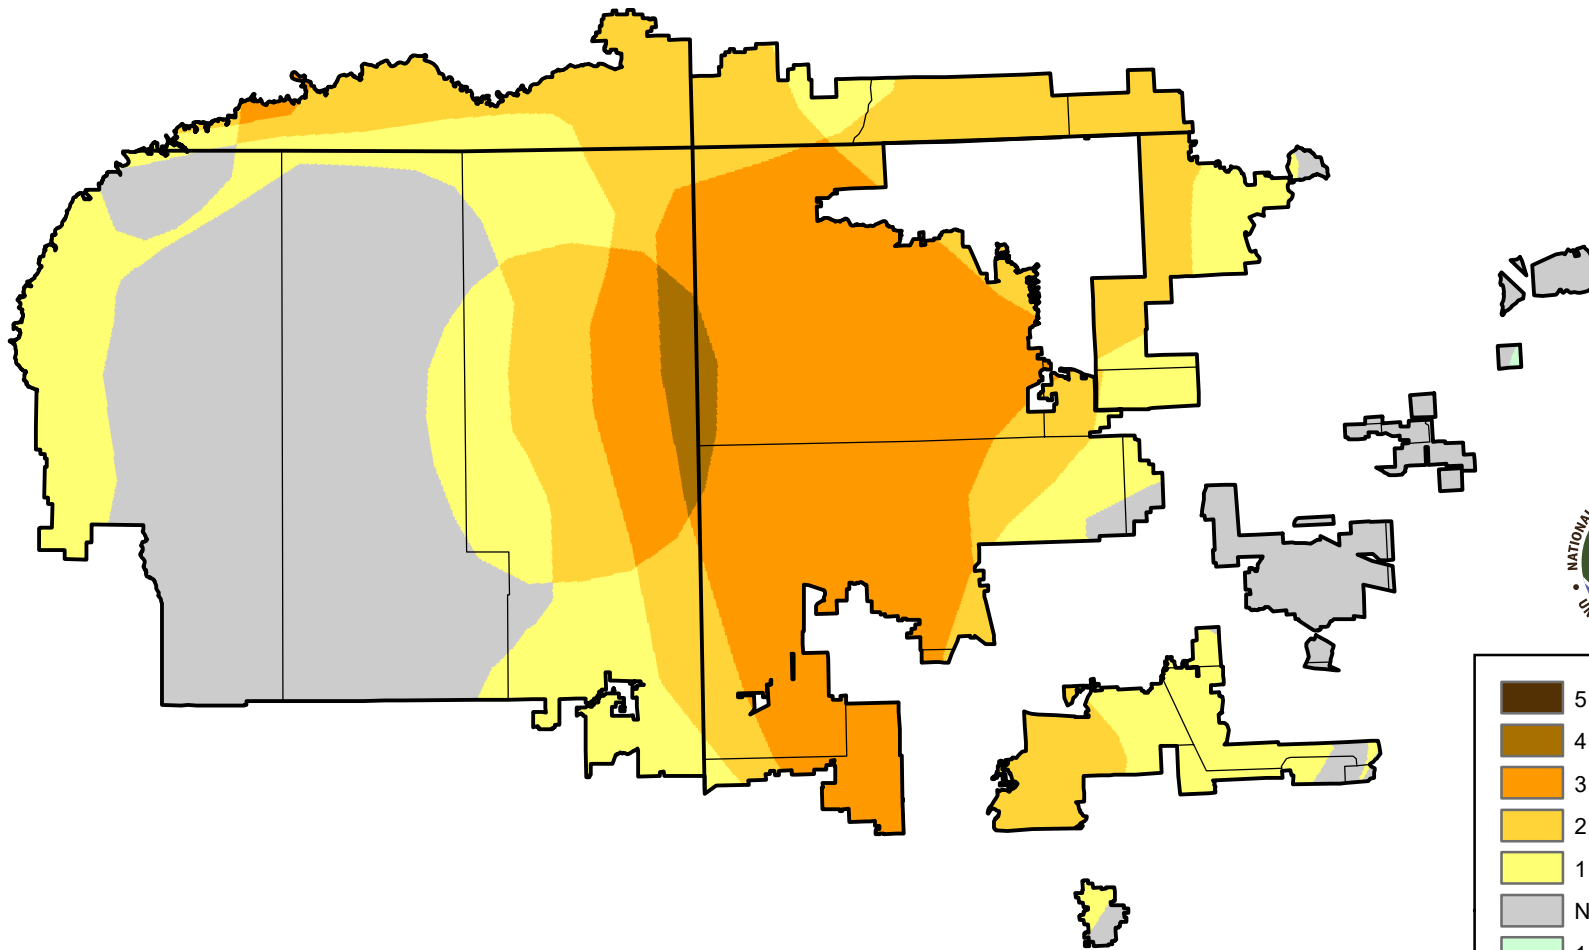

# U.S. Drought Monitor Class Change - 4 Corners

13 Week

June 12, 2012  
compared to  
March 15, 2012

[droughtmonitor.unl.edu](http://droughtmonitor.unl.edu)

- 5 Class Degradation
- 4 Class Degradation
- 3 Class Degradation
- 2 Class Degradation
- 1 Class Degradation
- No Change
- 1 Class Improvement
- 2 Class Improvement
- 3 Class Improvement
- 4 Class Improvement
- 5 Class Improvement