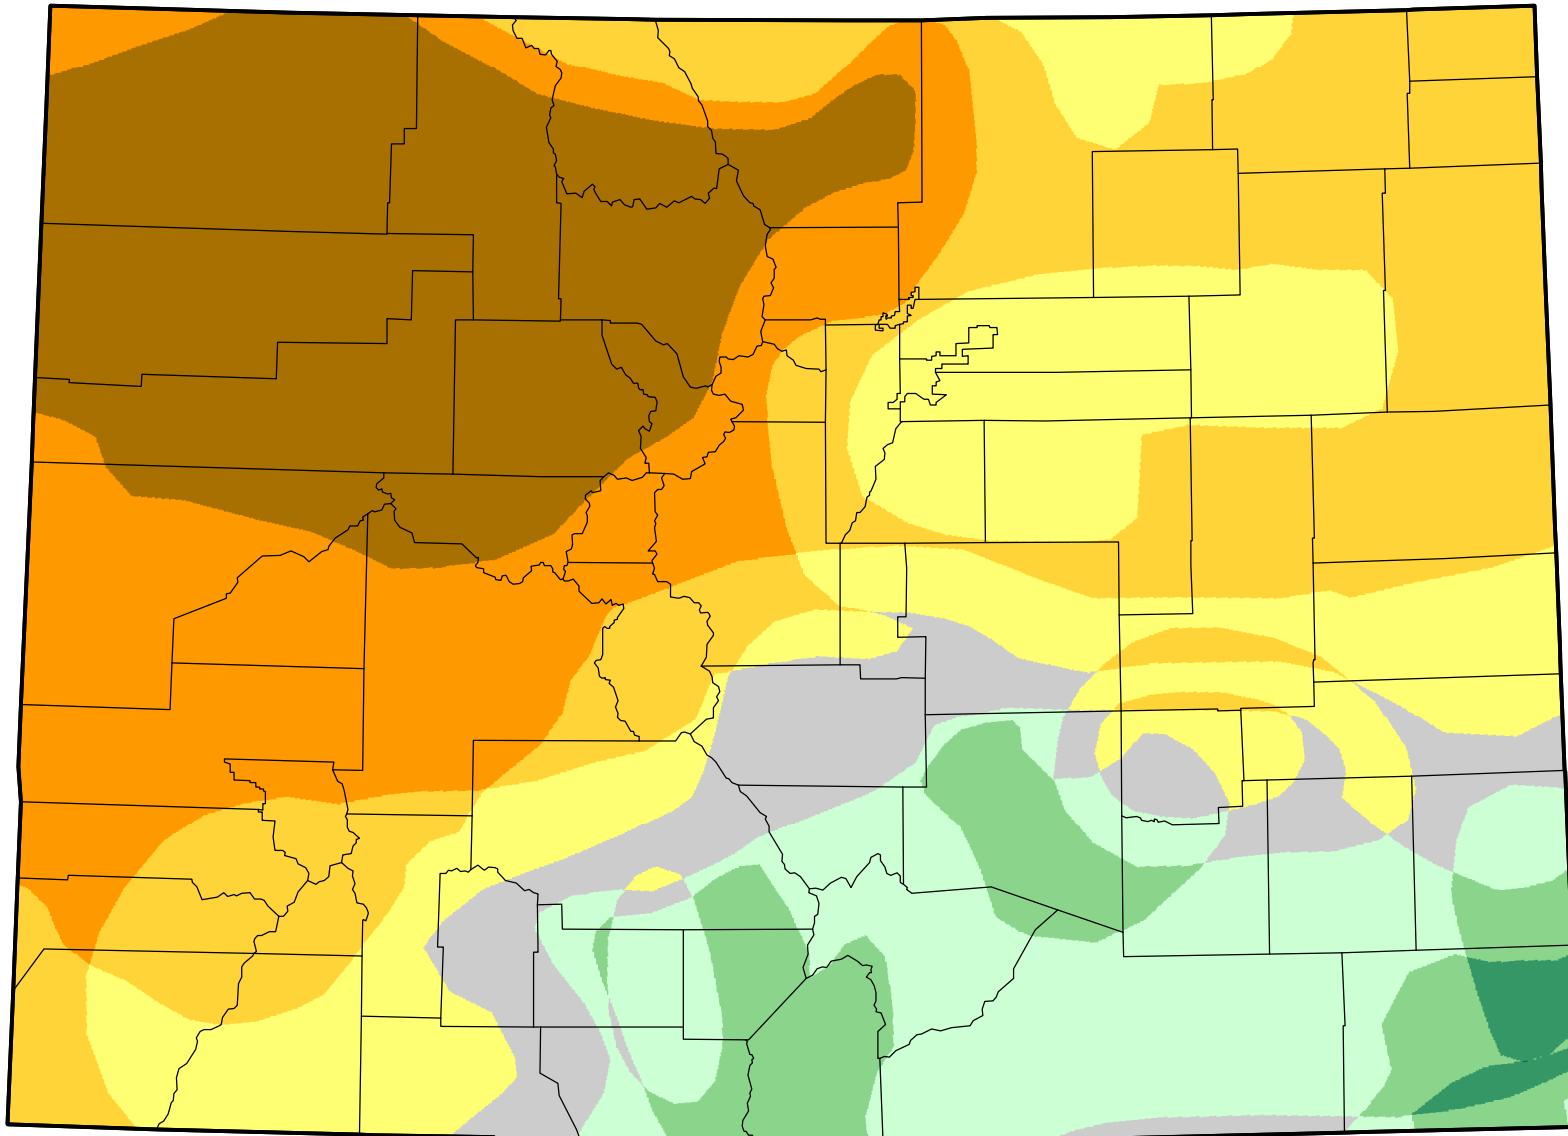

# U.S. Drought Monitor Class Change - Colorado

## Start of Water Year

**June 12, 2012  
compared to  
September 29, 2011**

[droughtmonitor.unl.edu](http://droughtmonitor.unl.edu)

-  5 Class Degradation
-  4 Class Degradation
-  3 Class Degradation
-  2 Class Degradation
-  1 Class Degradation
-  No Change
-  1 Class Improvement
-  2 Class Improvement
-  3 Class Improvement
-  4 Class Improvement
-  5 Class Improvement