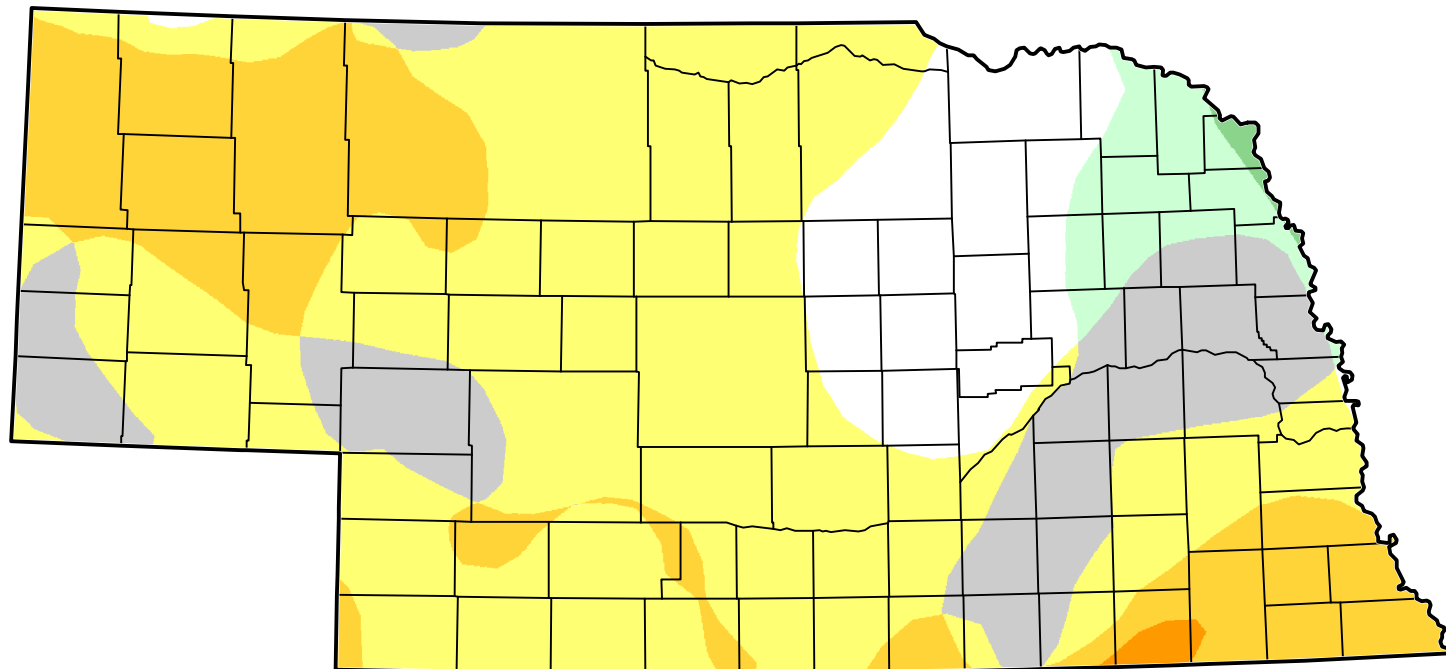

U.S. Drought Monitor Class Change - Nebraska 3 Months

-  5 Class Degradation
-  4 Class Degradation
-  3 Class Degradation
-  2 Class Degradation
-  1 Class Degradation
-  No Change
-  1 Class Improvement
-  2 Class Improvement
-  3 Class Improvement
-  4 Class Improvement
-  5 Class Improvement

June 12, 2012
compared to
March 20, 2012