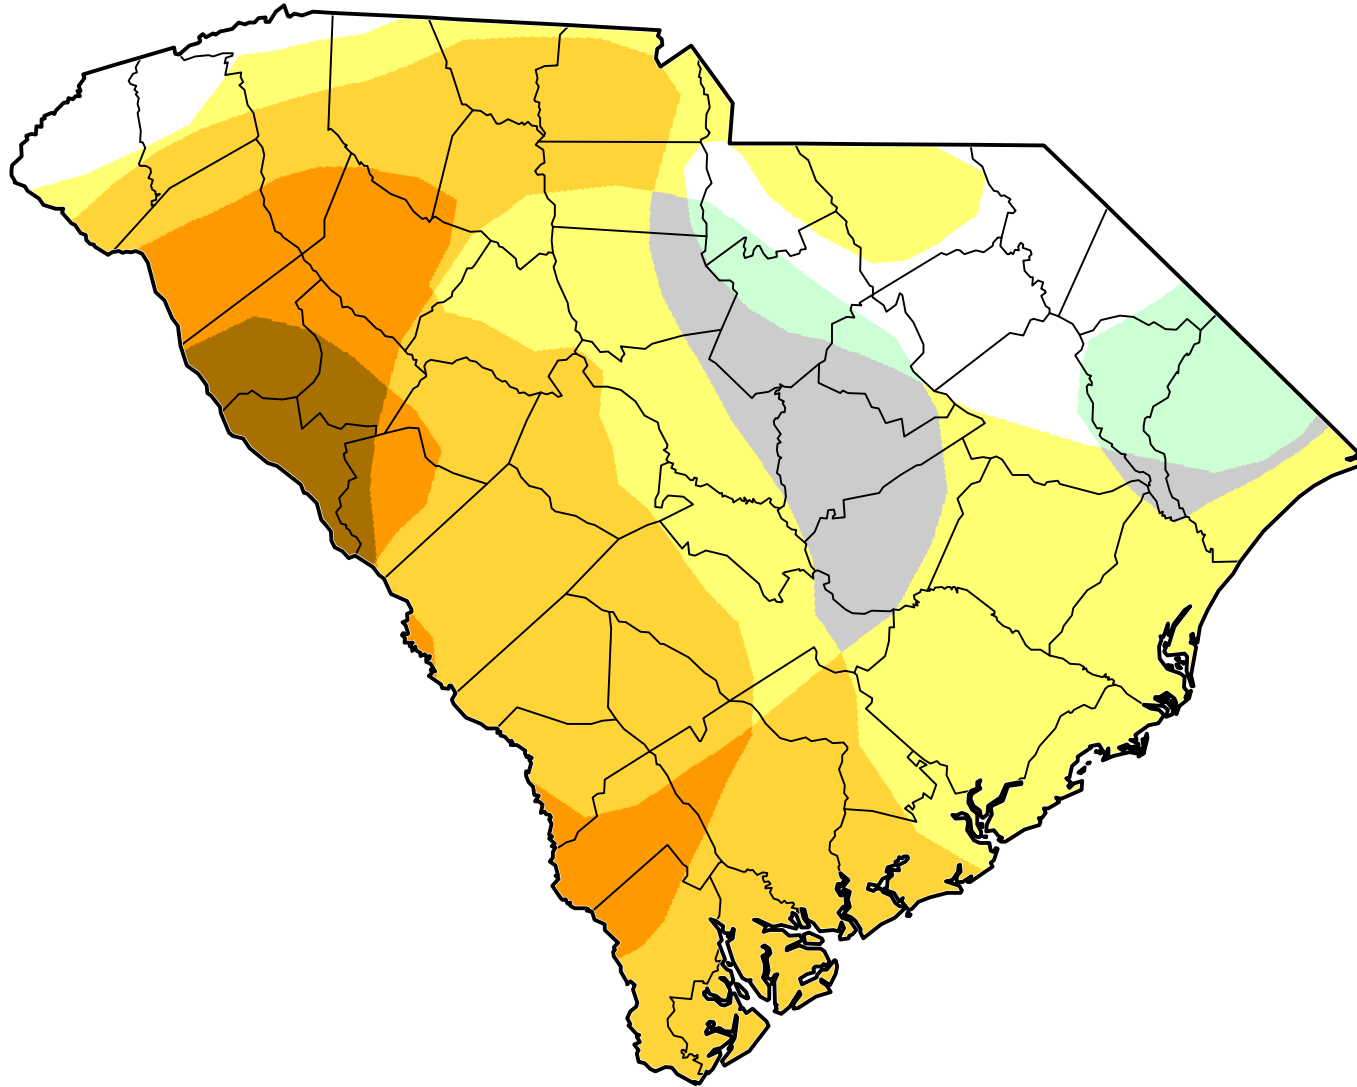

# U.S. Drought Monitor Class Change - South Carolina

## 2 Years

June 12, 2012  
compared to  
June 15, 2010

- 5 Class Degradation
- 4 Class Degradation
- 3 Class Degradation
- 2 Class Degradation
- 1 Class Degradation
- No Change
- 1 Class Improvement
- 2 Class Improvement
- 3 Class Improvement
- 4 Class Improvement
- 5 Class Improvement