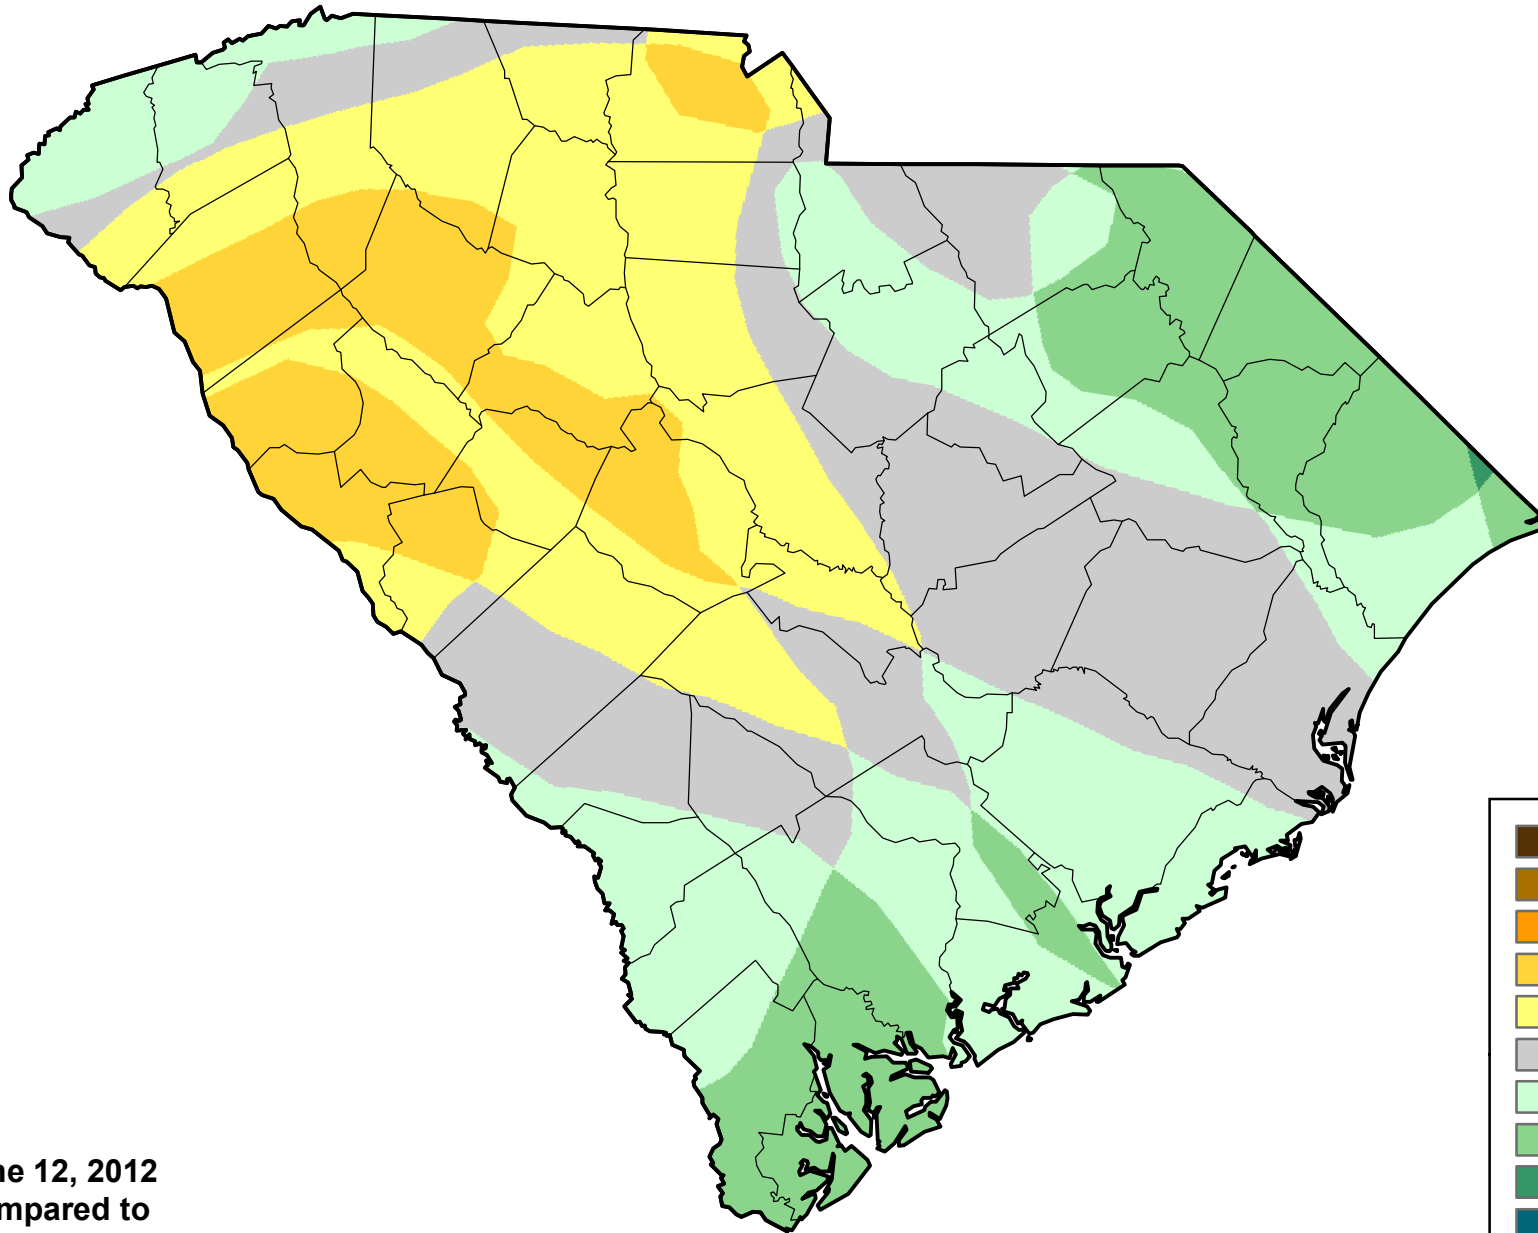

U.S. Drought Monitor Class Change - South Carolina

52 Week

June 12, 2012
compared to
June 16, 2011

droughtmonitor.unl.edu

- 5 Class Degradation
- 4 Class Degradation
- 3 Class Degradation
- 2 Class Degradation
- 1 Class Degradation
- No Change
- 1 Class Improvement
- 2 Class Improvement
- 3 Class Improvement
- 4 Class Improvement
- 5 Class Improvement