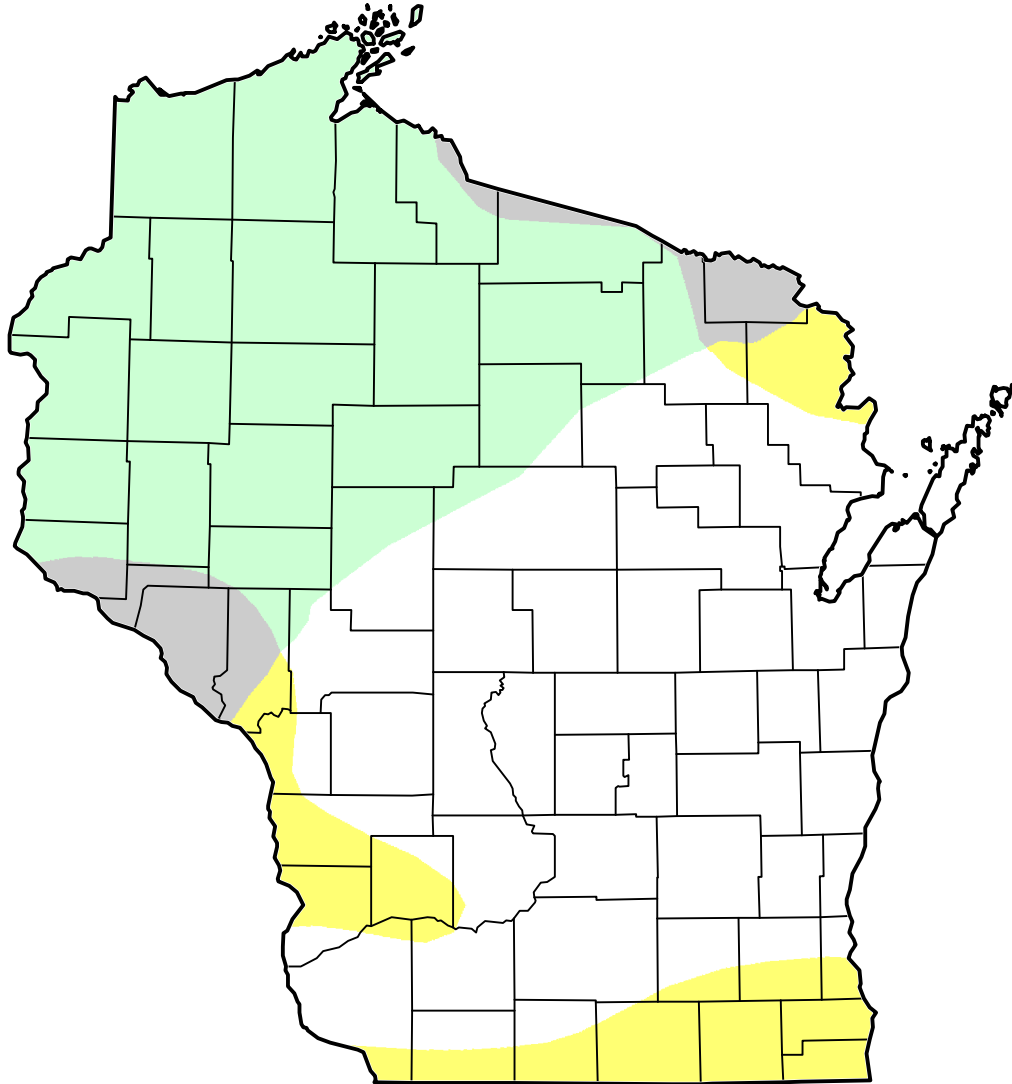

U.S. Drought Monitor Class Change - Wisconsin 6 Months

June 12, 2012
compared to
December 27, 2011