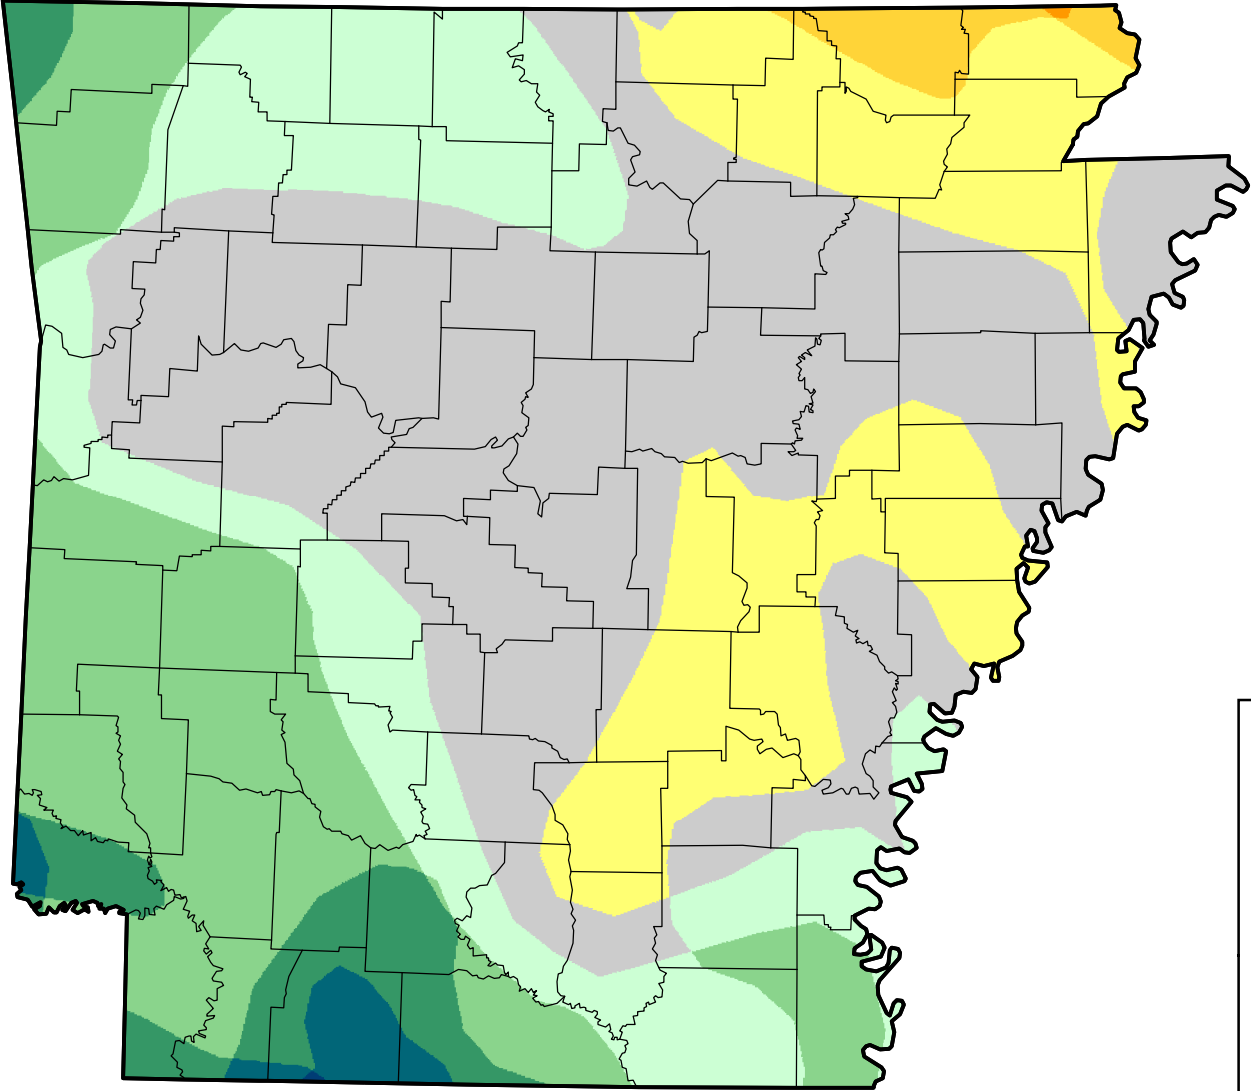

# U.S. Drought Monitor Class Change - Arkansas

Start of Water Year

June 12, 2012  
compared to  
September 29, 2011

[droughtmonitor.unl.edu](http://droughtmonitor.unl.edu)

-  5 Class Degradation
-  4 Class Degradation
-  3 Class Degradation
-  2 Class Degradation
-  1 Class Degradation
-  No Change
-  1 Class Improvement
-  2 Class Improvement
-  3 Class Improvement
-  4 Class Improvement
-  5 Class Improvement