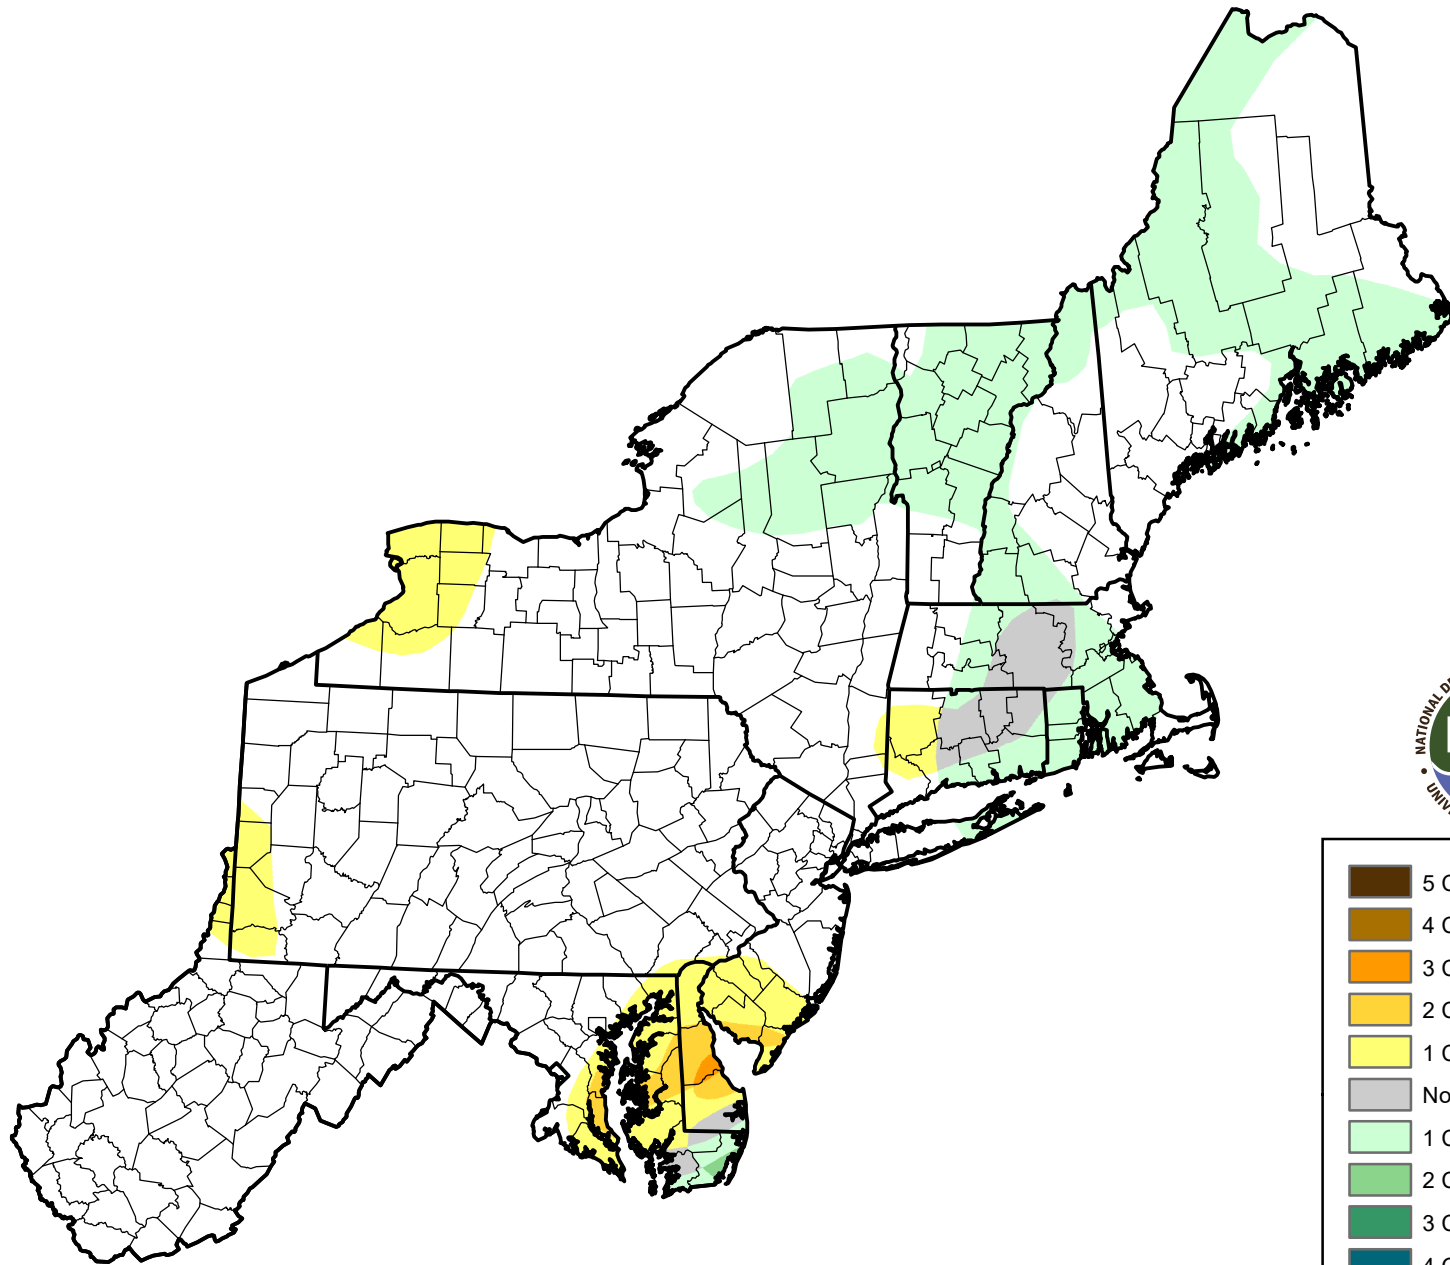

U.S. Drought Monitor Class Change - USDA Northeast Climate Hub 13 Week

June 12, 2012
compared to
March 15, 2012

droughtmonitor.unl.edu

-  5 Class Degradation
-  4 Class Degradation
-  3 Class Degradation
-  2 Class Degradation
-  1 Class Degradation
-  No Change
-  1 Class Improvement
-  2 Class Improvement
-  3 Class Improvement
-  4 Class Improvement
-  5 Class Improvement