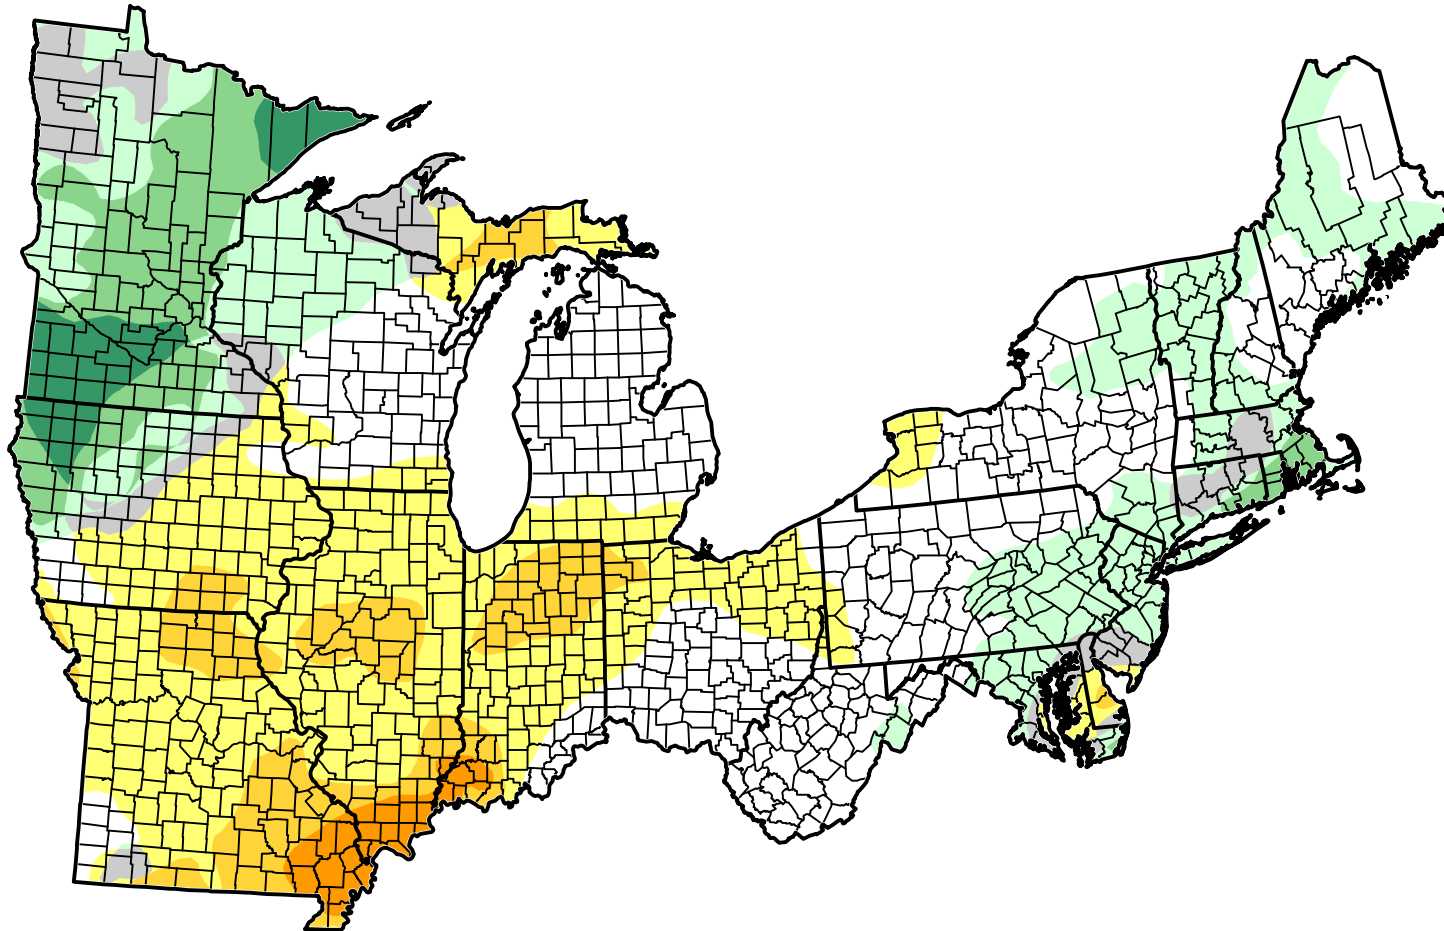

U.S. Drought Monitor Class Change - USDA Northern Forests Climate Hub 3 Months

June 12, 2012
compared to
March 20, 2012