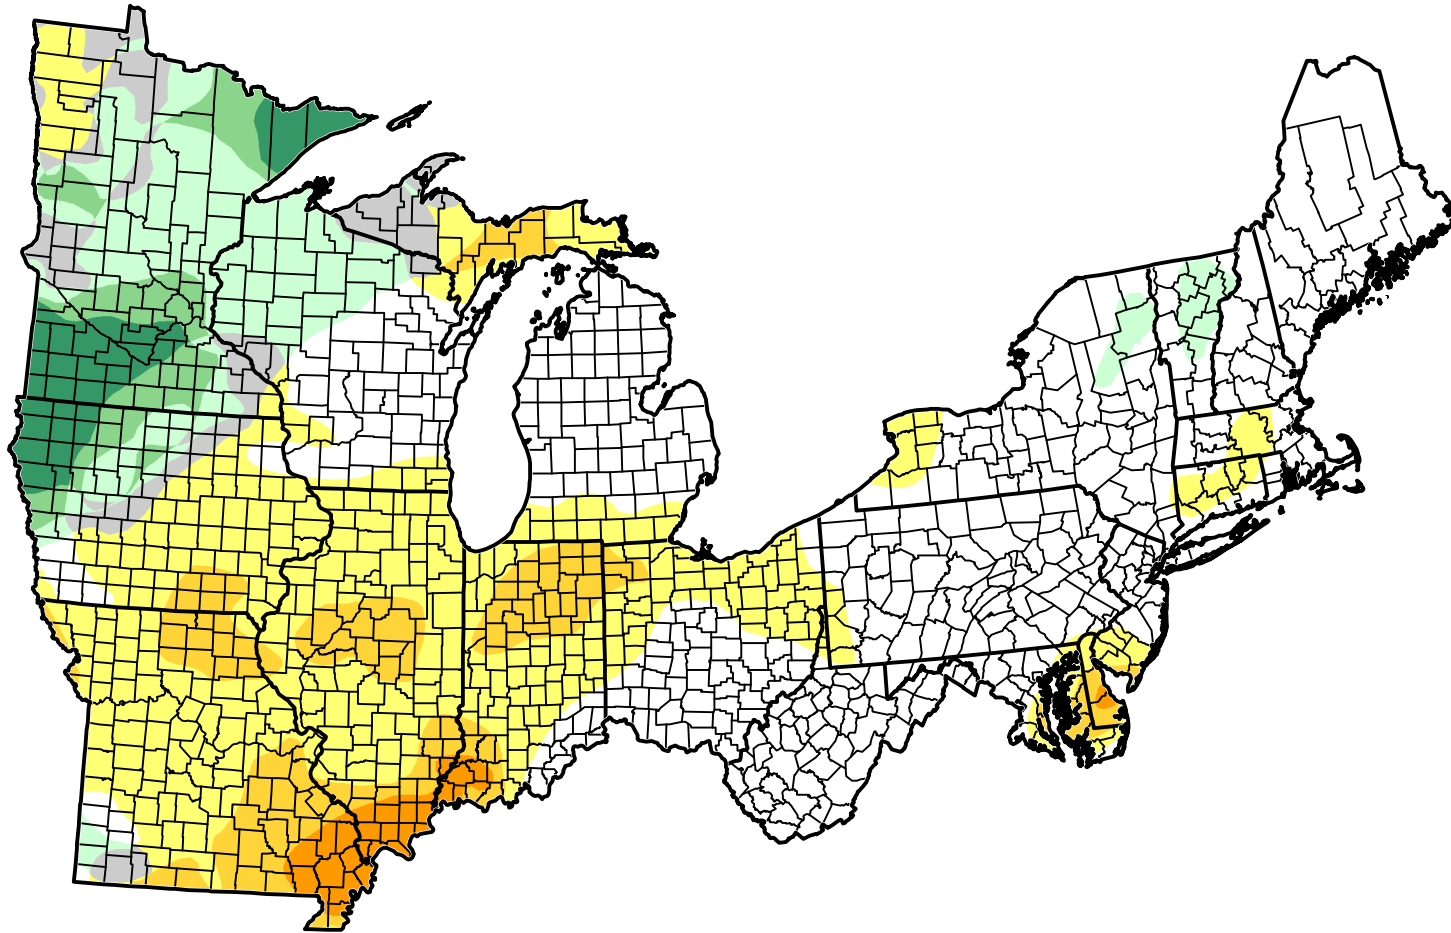

# U.S. Drought Monitor Class Change - USDA Northern Forests Climate Hub 6 Months

June 12, 2012  
compared to  
December 27, 2011