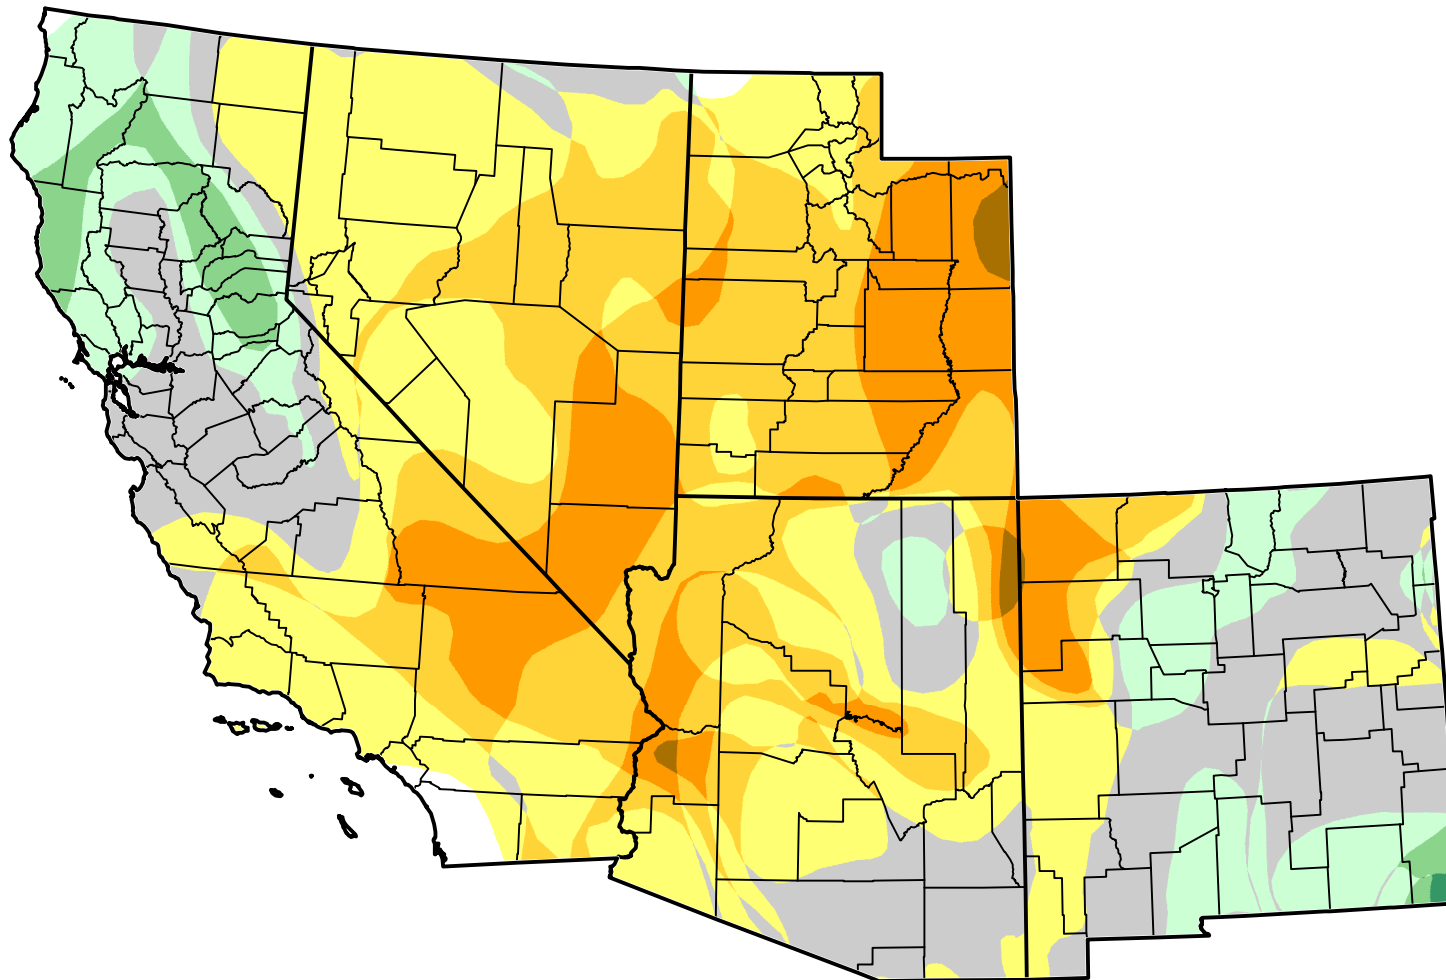

U.S. Drought Monitor Class Change - USDA Southwest Climate Hub

Start of Calendar Year

June 12, 2012
compared to
January 3, 2012

- 5 Class Degradation
- 4 Class Degradation
- 3 Class Degradation
- 2 Class Degradation
- 1 Class Degradation
- No Change
- 1 Class Improvement
- 2 Class Improvement
- 3 Class Improvement
- 4 Class Improvement
- 5 Class Improvement