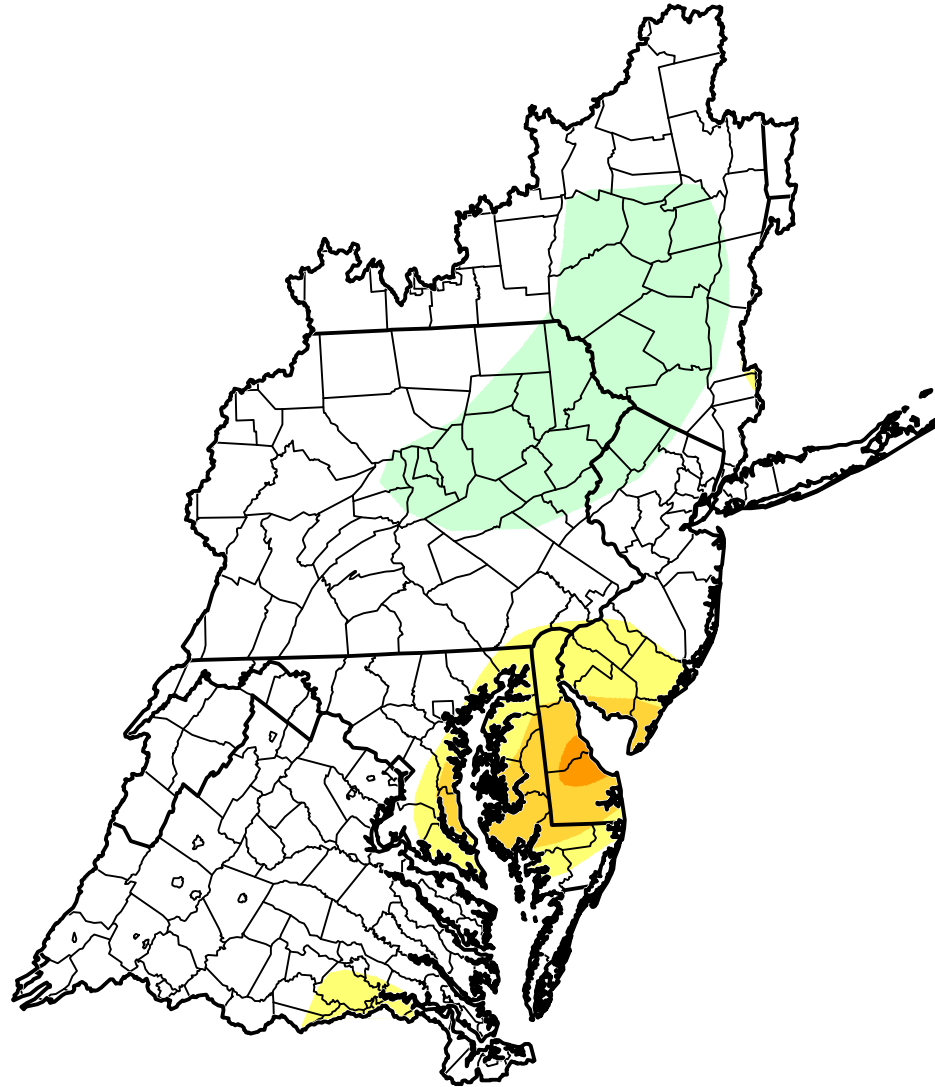

U.S. Drought Monitor Class Change - Mid Atlantic Watershed 2 Years

June 12, 2012
compared to
June 15, 2010