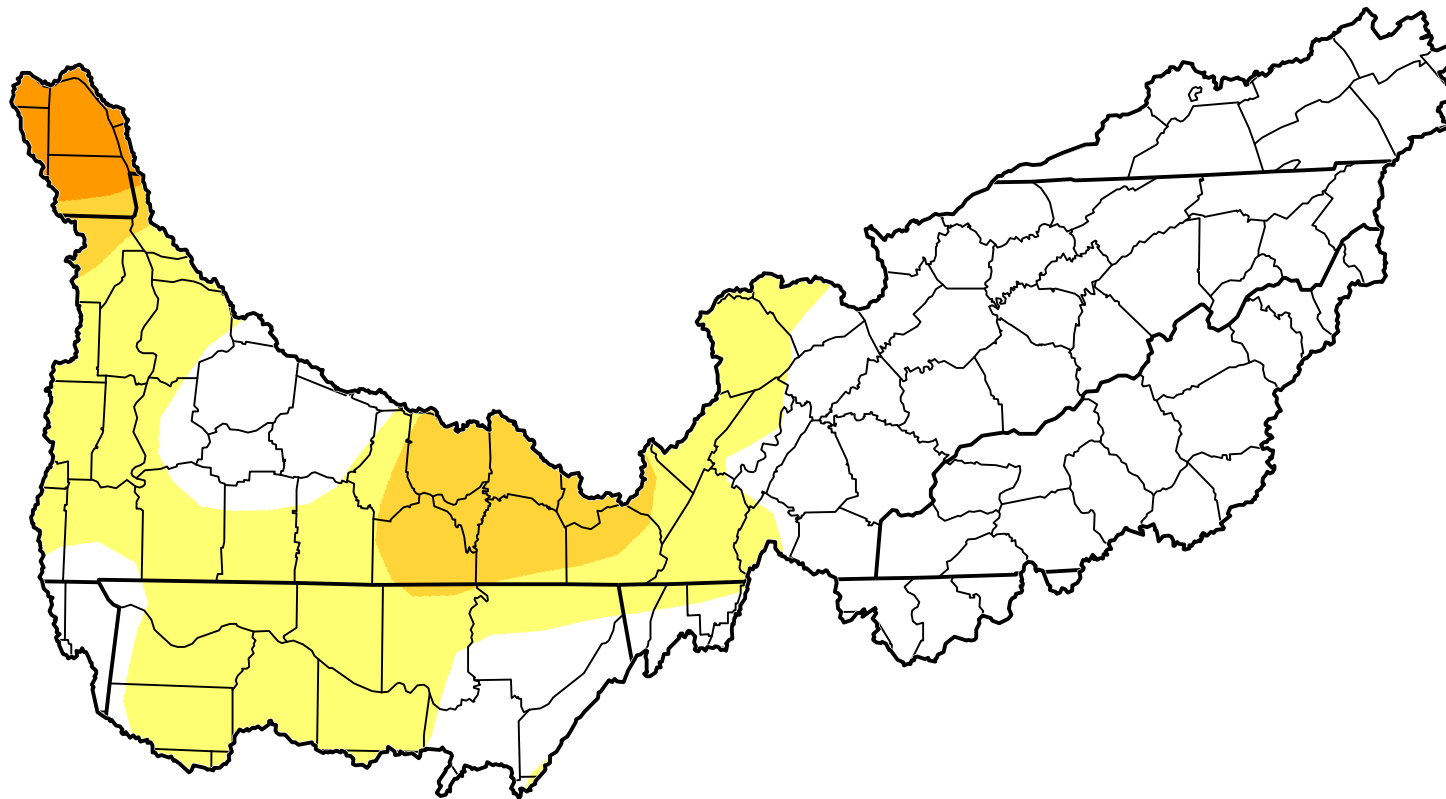

U.S. Drought Monitor Class Change - Tennessee Watershed 6 Months

June 12, 2012
compared to
December 27, 2011

-  5 Class Degradation
-  4 Class Degradation
-  3 Class Degradation
-  2 Class Degradation
-  1 Class Degradation
-  No Change
-  1 Class Improvement
-  2 Class Improvement
-  3 Class Improvement
-  4 Class Improvement
-  5 Class Improvement