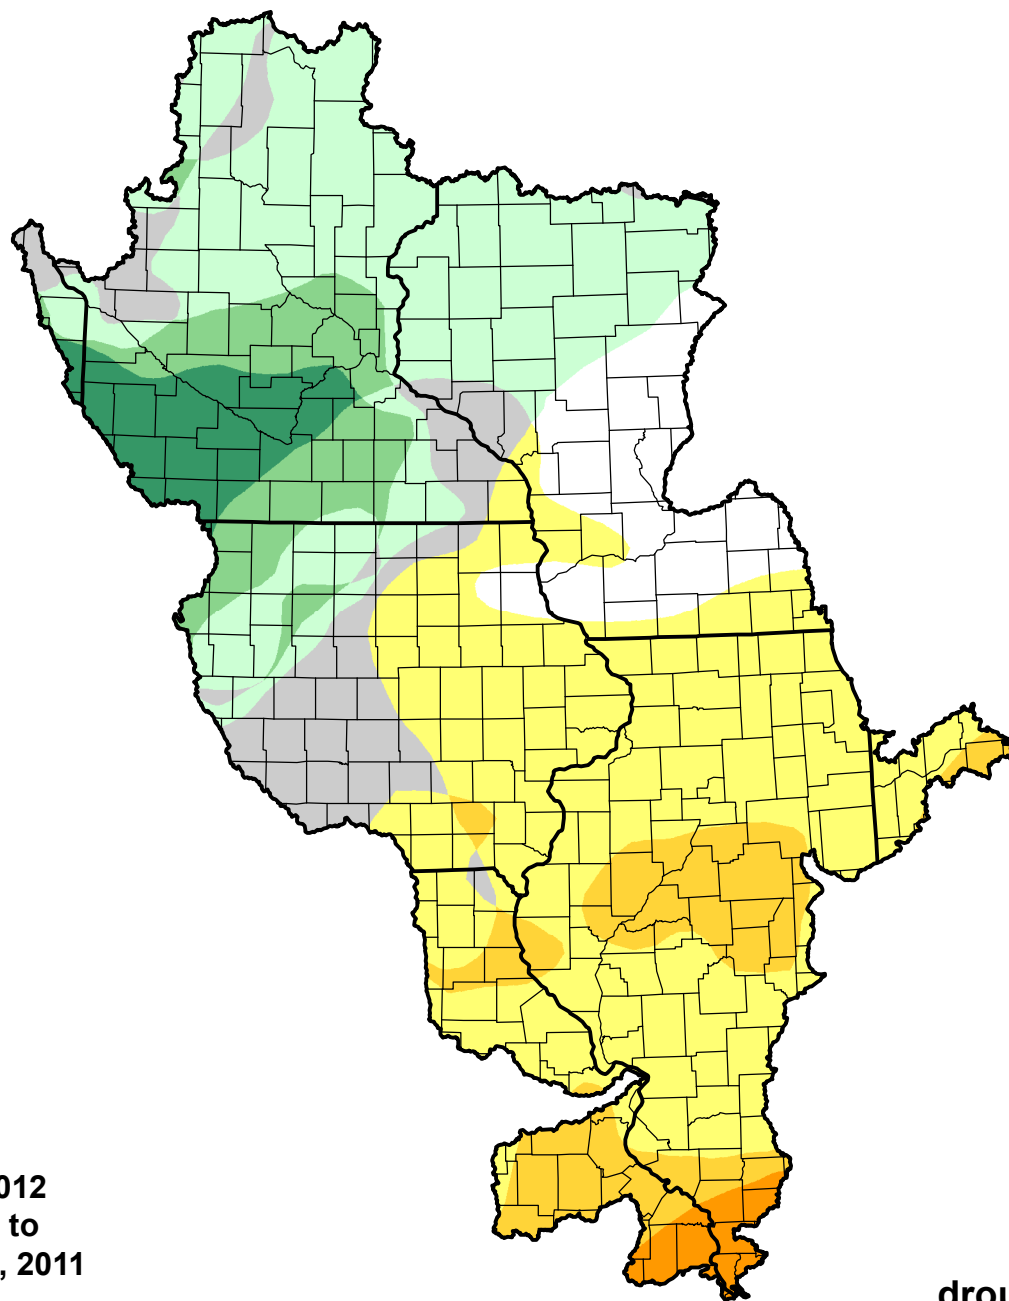

U.S. Drought Monitor Class Change - Upper Mississippi Watershed

26 Week

June 12, 2012
compared to
December 15, 2011

- 5 Class Degradation
- 4 Class Degradation
- 3 Class Degradation
- 2 Class Degradation
- 1 Class Degradation
- No Change
- 1 Class Improvement
- 2 Class Improvement
- 3 Class Improvement
- 4 Class Improvement
- 5 Class Improvement

droughtmonitor.unl.edu