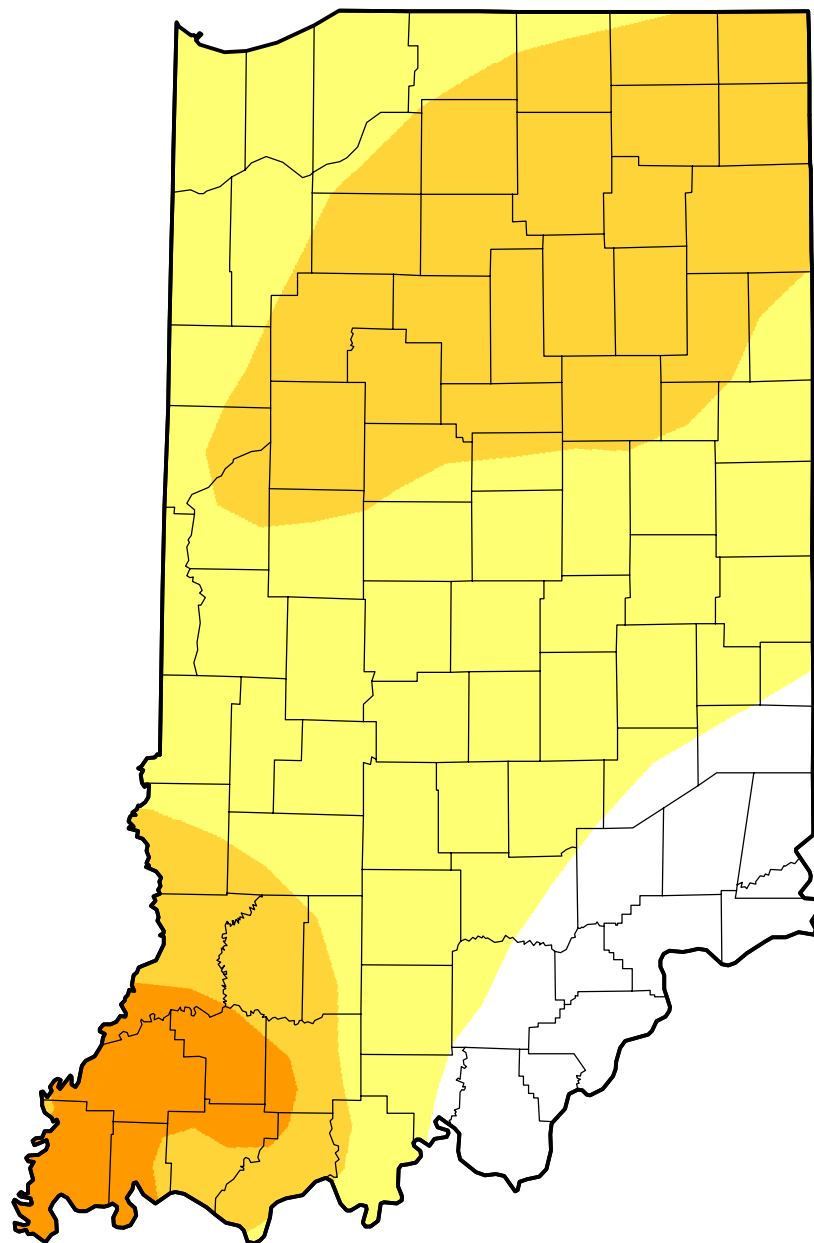

# U.S. Drought Monitor Class Change - Indiana

## 26 Week

June 12, 2012  
compared to  
December 15, 2011

[droughtmonitor.unl.edu](http://droughtmonitor.unl.edu)

-  5 Class Degradation
-  4 Class Degradation
-  3 Class Degradation
-  2 Class Degradation
-  1 Class Degradation
-  No Change
-  1 Class Improvement
-  2 Class Improvement
-  3 Class Improvement
-  4 Class Improvement
-  5 Class Improvement