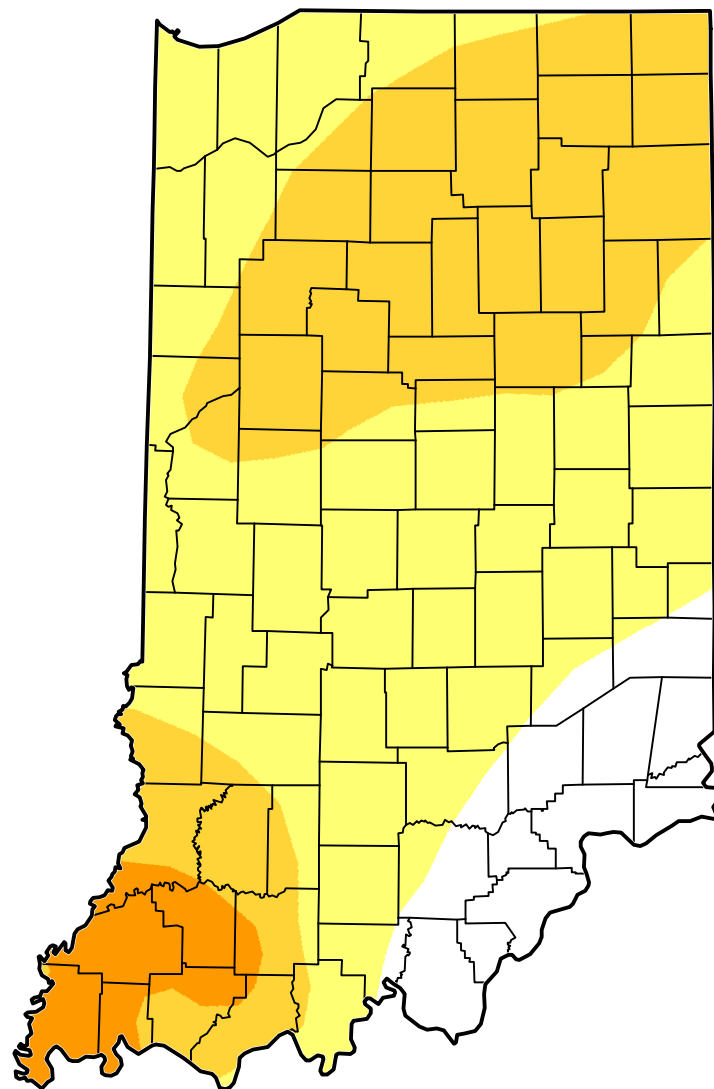

U.S. Drought Monitor Class Change - Indiana 3 Months

June 12, 2012
compared to
March 20, 2012