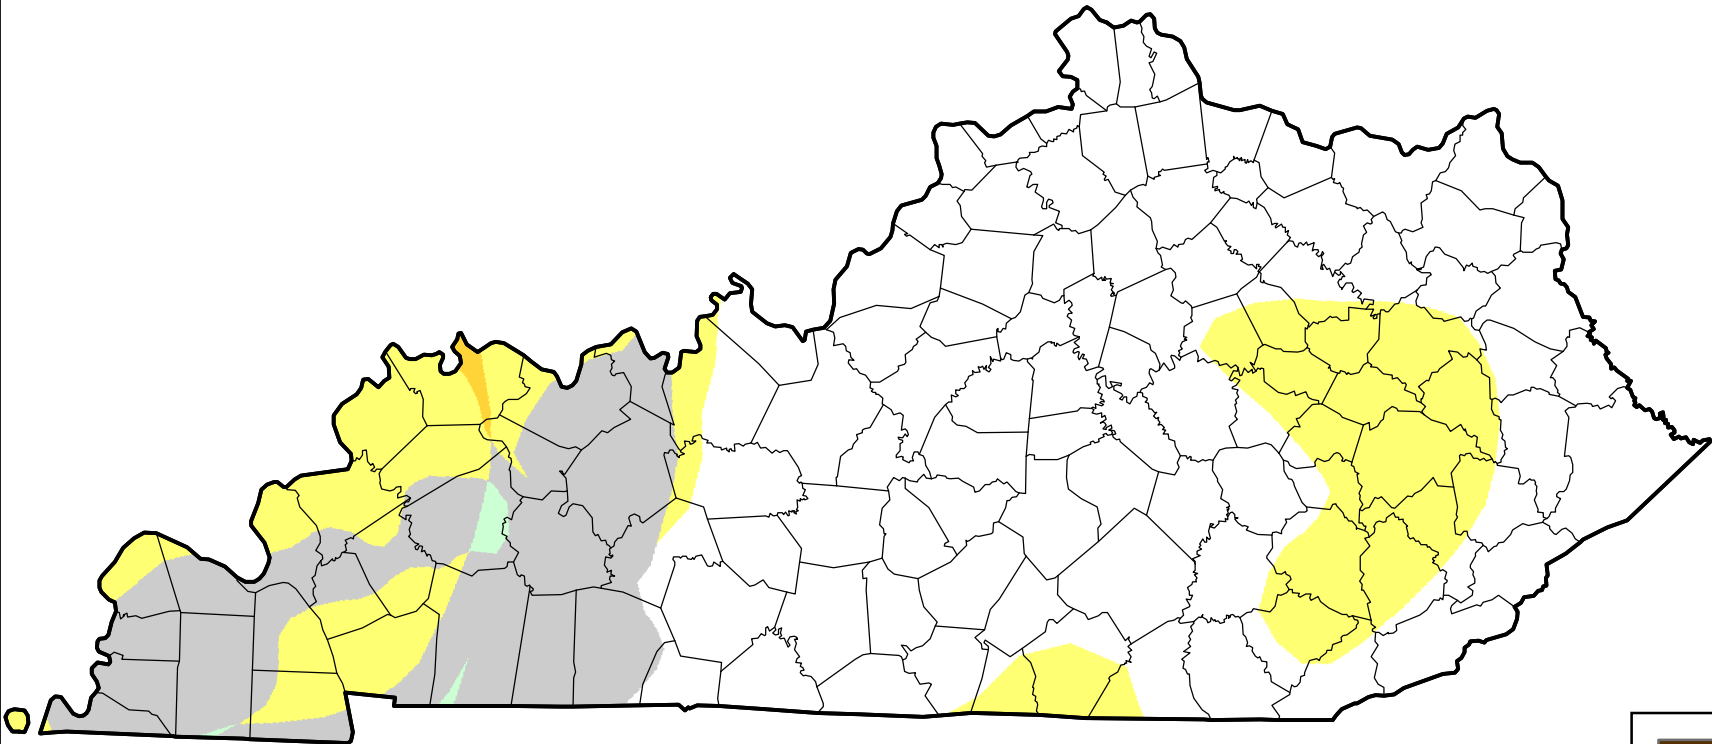

U.S. Drought Monitor Class Change - Kentucky

4 Week

June 12, 2012
compared to
May 17, 2012

droughtmonitor.unl.edu

-  5 Class Degradation
-  4 Class Degradation
-  3 Class Degradation
-  2 Class Degradation
-  1 Class Degradation
-  No Change
-  1 Class Improvement
-  2 Class Improvement
-  3 Class Improvement
-  4 Class Improvement
-  5 Class Improvement