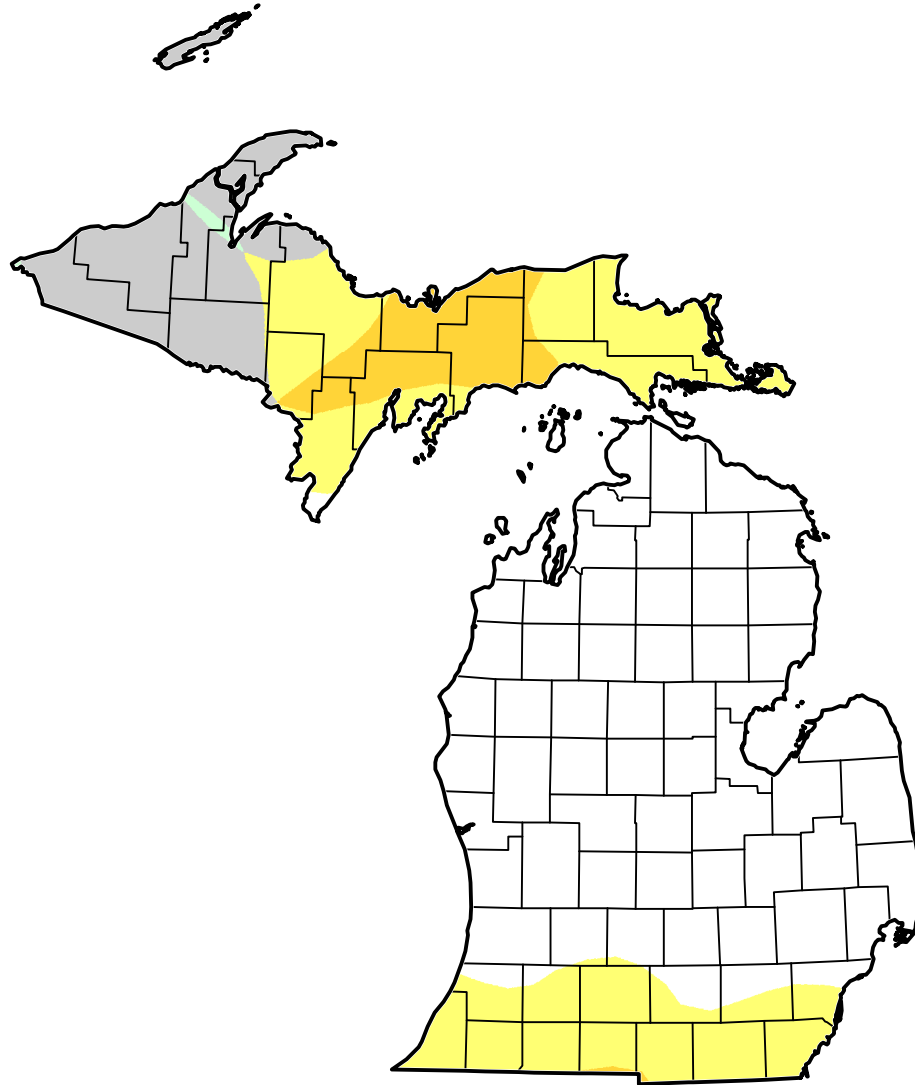

U.S. Drought Monitor Class Change - Michigan 6 Months

June 12, 2012
compared to
December 27, 2011