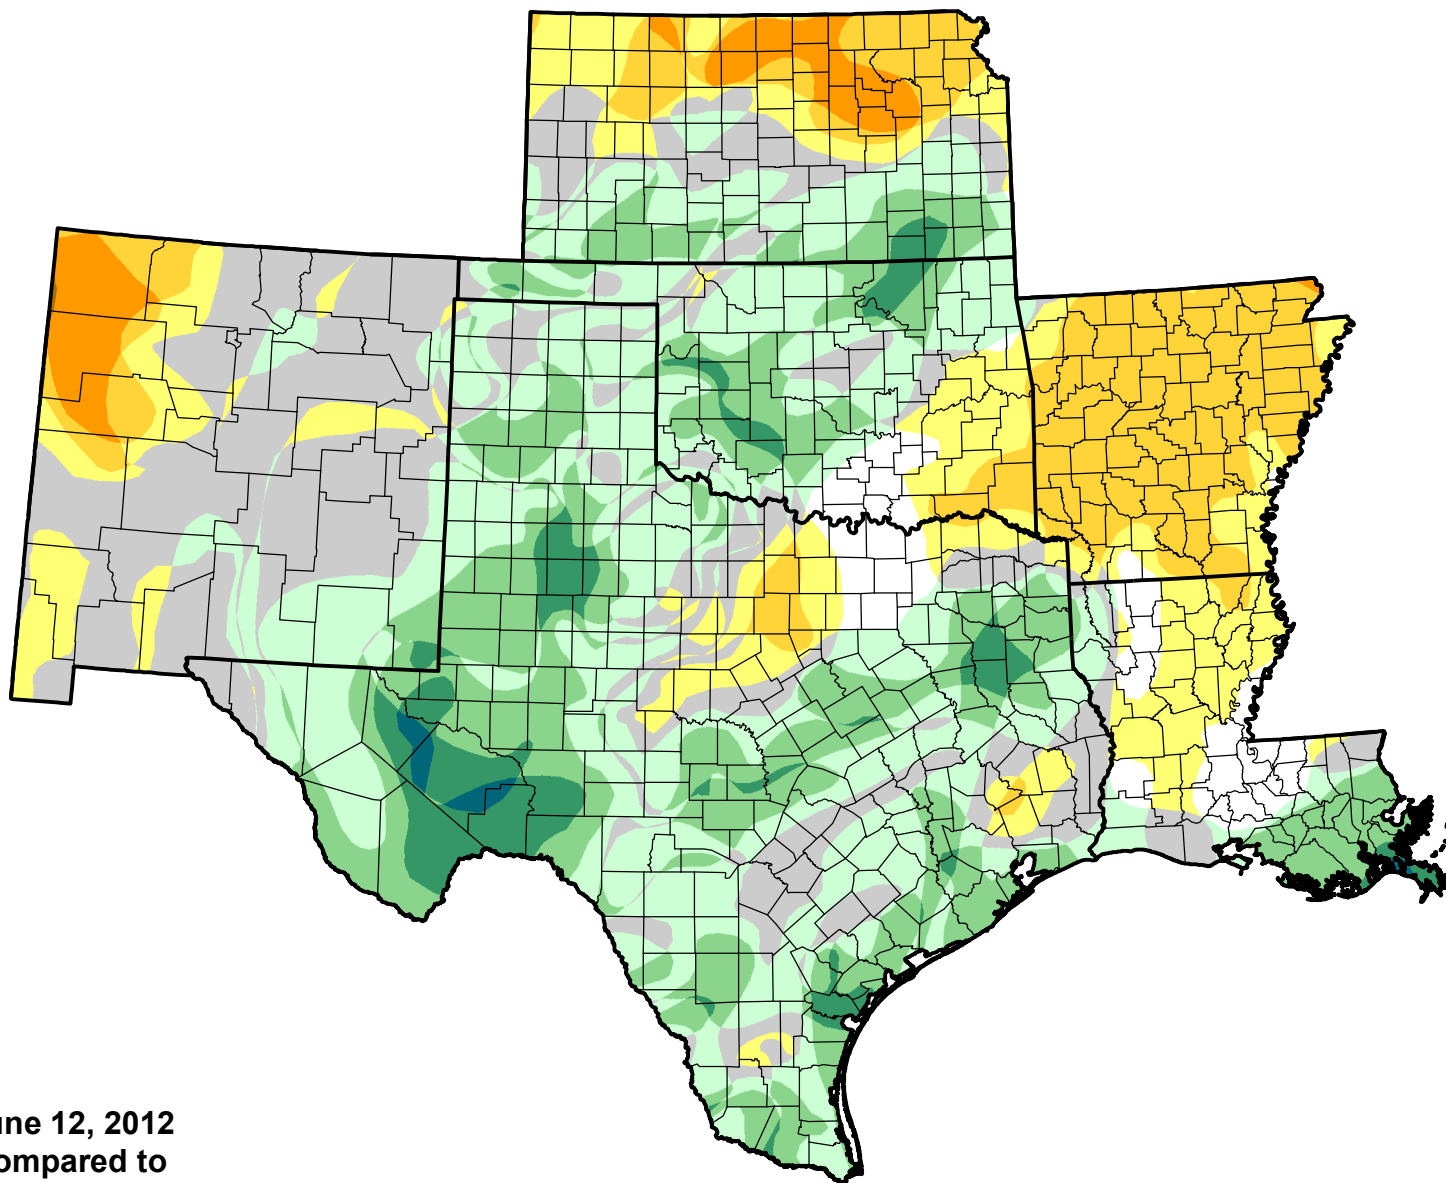

U.S. Drought Monitor Class Change - SCIPP

13 Week

June 12, 2012
compared to
March 15, 2012

droughtmonitor.unl.edu

-  5 Class Degradation
-  4 Class Degradation
-  3 Class Degradation
-  2 Class Degradation
-  1 Class Degradation
-  No Change
-  1 Class Improvement
-  2 Class Improvement
-  3 Class Improvement
-  4 Class Improvement
-  5 Class Improvement