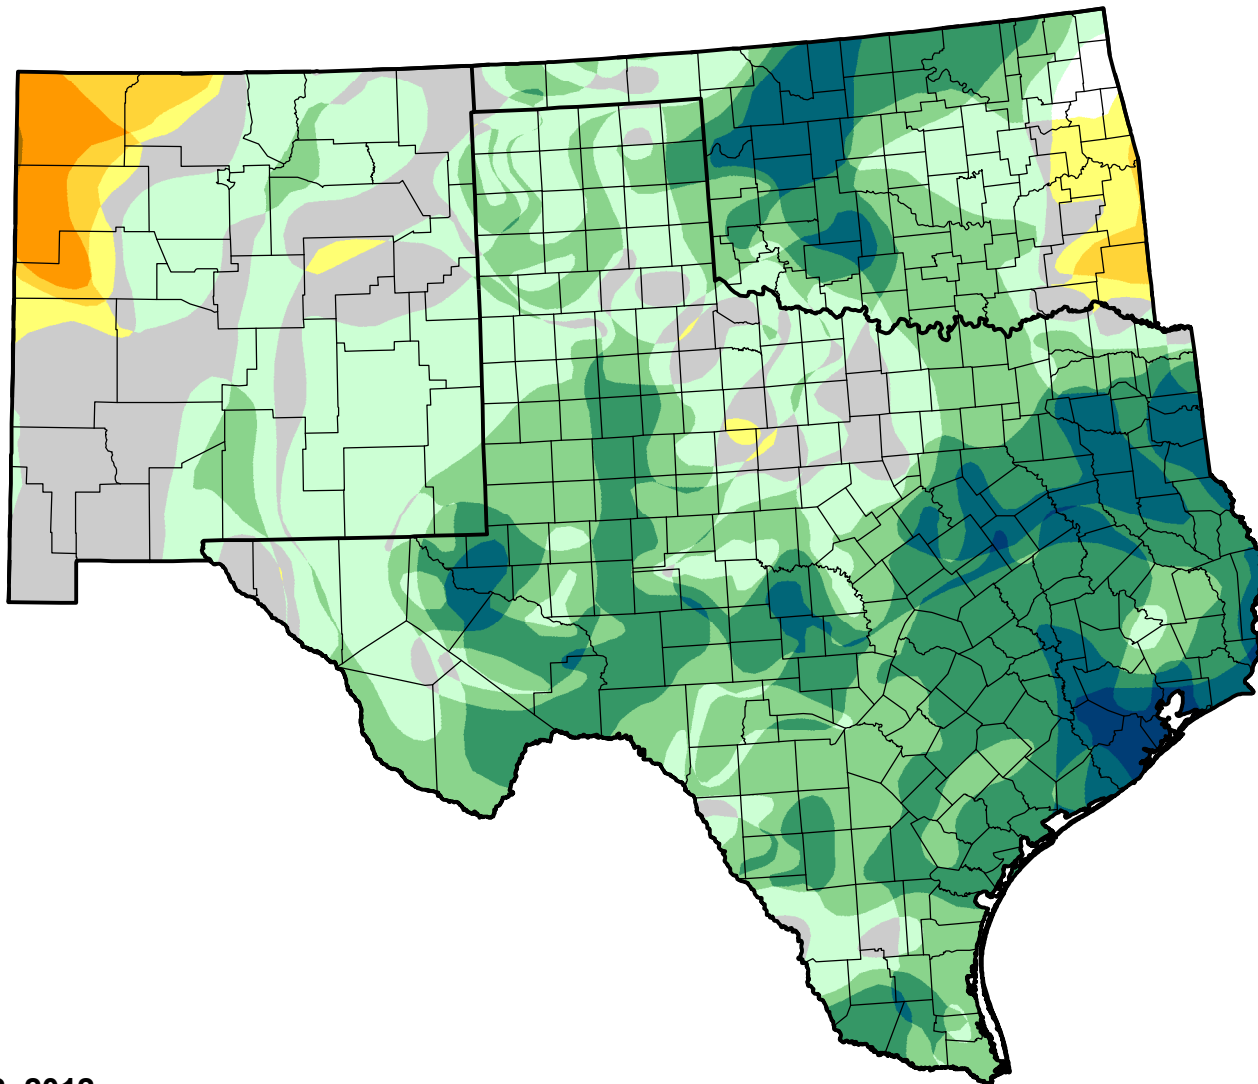

# U.S. Drought Monitor Class Change - Southern Plains RDEWS

26 Week

June 12, 2012  
compared to  
December 15, 2011

[droughtmonitor.unl.edu](http://droughtmonitor.unl.edu)

-  5 Class Degradation
-  4 Class Degradation
-  3 Class Degradation
-  2 Class Degradation
-  1 Class Degradation
-  No Change
-  1 Class Improvement
-  2 Class Improvement
-  3 Class Improvement
-  4 Class Improvement
-  5 Class Improvement