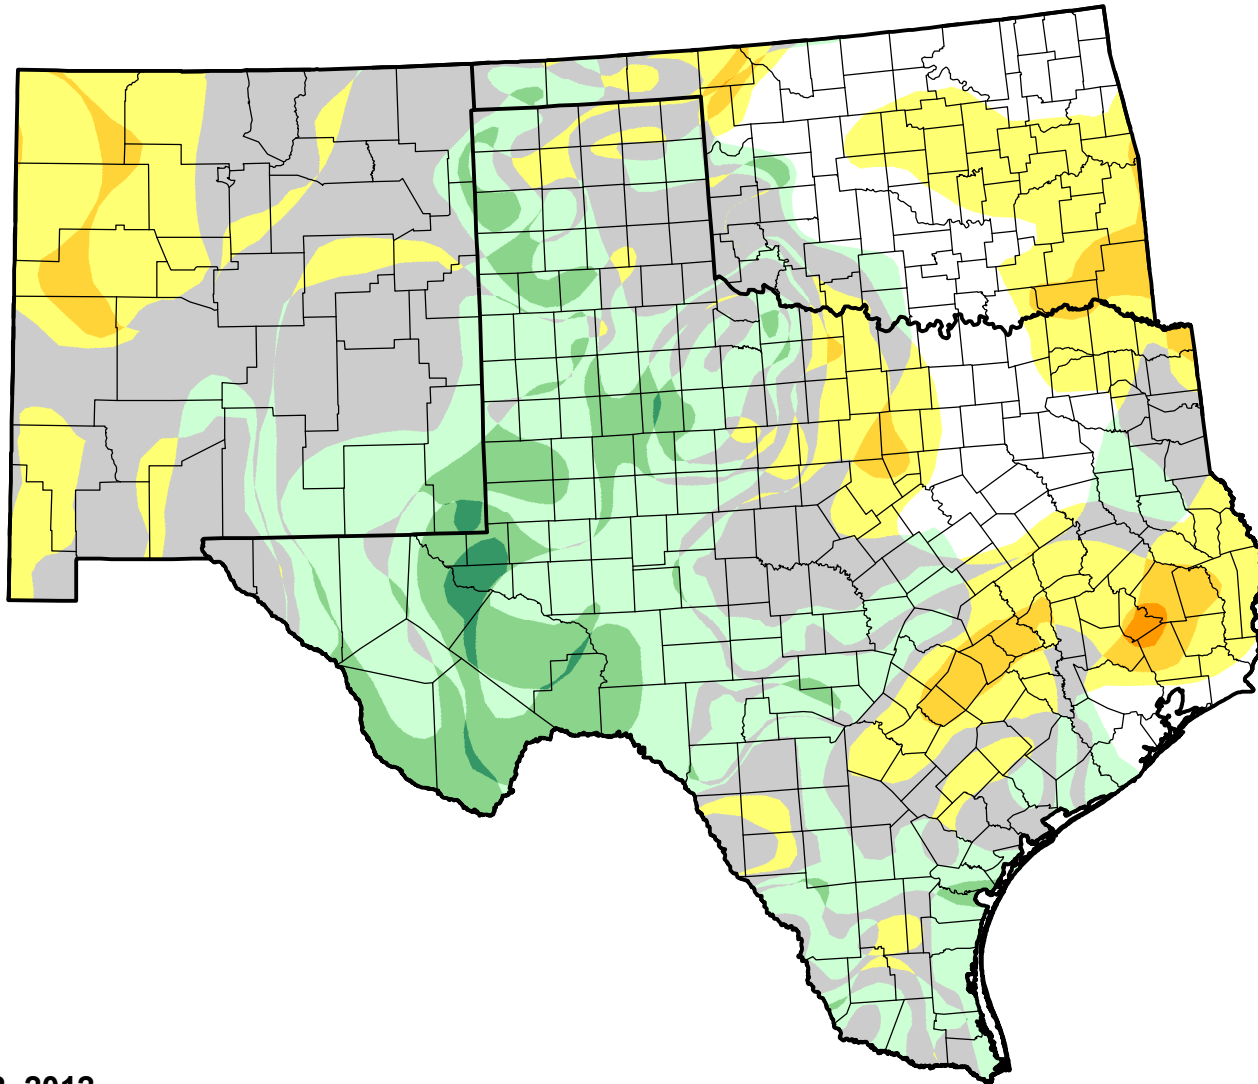

U.S. Drought Monitor Class Change - Southern Plains RDEWS

8 Week

June 12, 2012
compared to
April 19, 2012

droughtmonitor.unl.edu

-  5 Class Degradation
-  4 Class Degradation
-  3 Class Degradation
-  2 Class Degradation
-  1 Class Degradation
-  No Change
-  1 Class Improvement
-  2 Class Improvement
-  3 Class Improvement
-  4 Class Improvement
-  5 Class Improvement