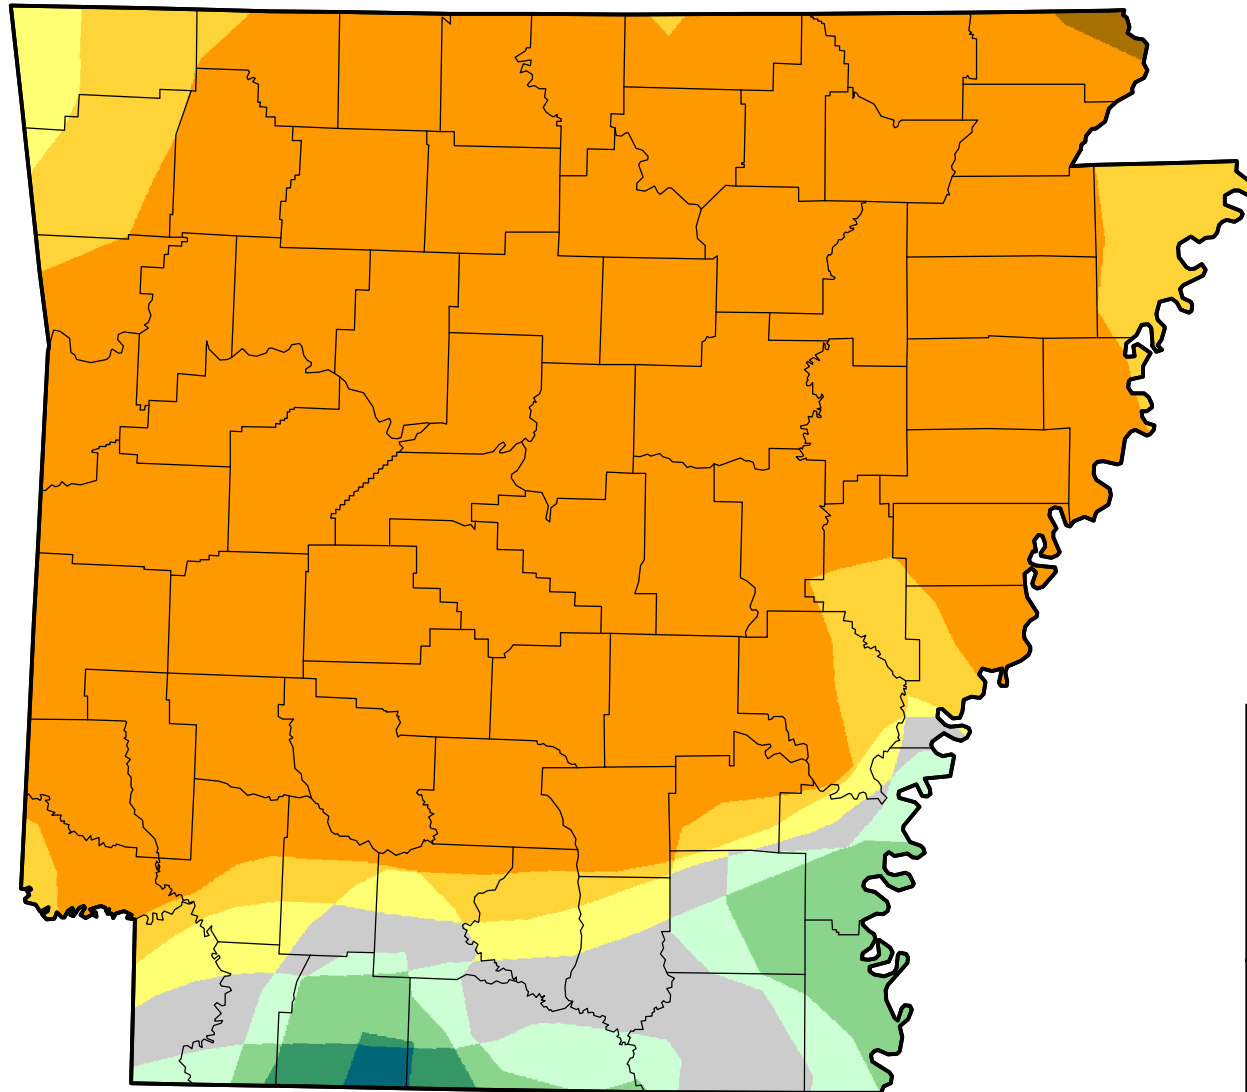

U.S. Drought Monitor Class Change - Arkansas

52 Week

June 19, 2012
compared to
June 23, 2011

droughtmonitor.unl.edu

-  5 Class Degradation
-  4 Class Degradation
-  3 Class Degradation
-  2 Class Degradation
-  1 Class Degradation
-  No Change
-  1 Class Improvement
-  2 Class Improvement
-  3 Class Improvement
-  4 Class Improvement
-  5 Class Improvement