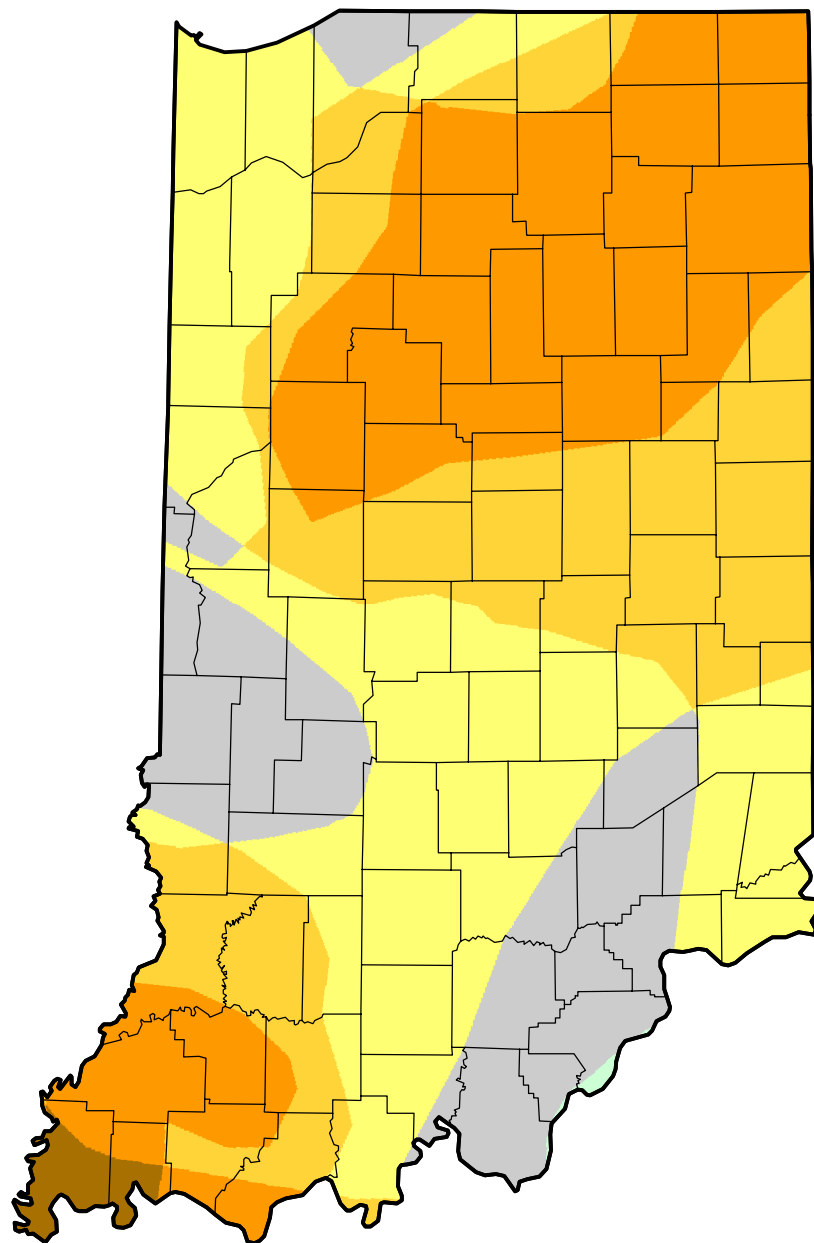

U.S. Drought Monitor Class Change - Indiana

Start of Water Year

June 19, 2012
compared to
September 29, 2011

-  5 Class Degradation
-  4 Class Degradation
-  3 Class Degradation
-  2 Class Degradation
-  1 Class Degradation
-  No Change
-  1 Class Improvement
-  2 Class Improvement
-  3 Class Improvement
-  4 Class Improvement
-  5 Class Improvement

droughtmonitor.unl.edu