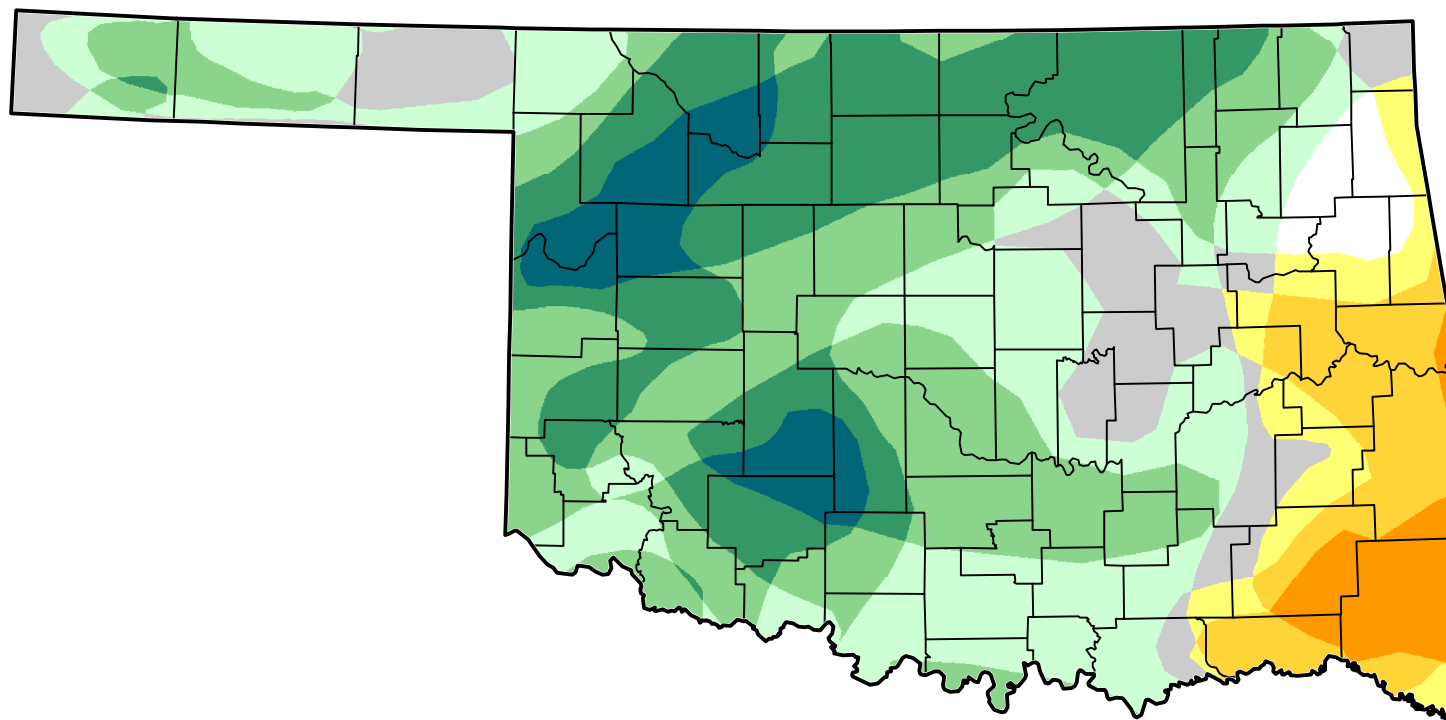

U.S. Drought Monitor Class Change - Oklahoma 6 Months

June 19, 2012
compared to
January 3, 2012

- 5 Class Degradation
- 4 Class Degradation
- 3 Class Degradation
- 2 Class Degradation
- 1 Class Degradation
- No Change
- 1 Class Improvement
- 2 Class Improvement
- 3 Class Improvement
- 4 Class Improvement
- 5 Class Improvement