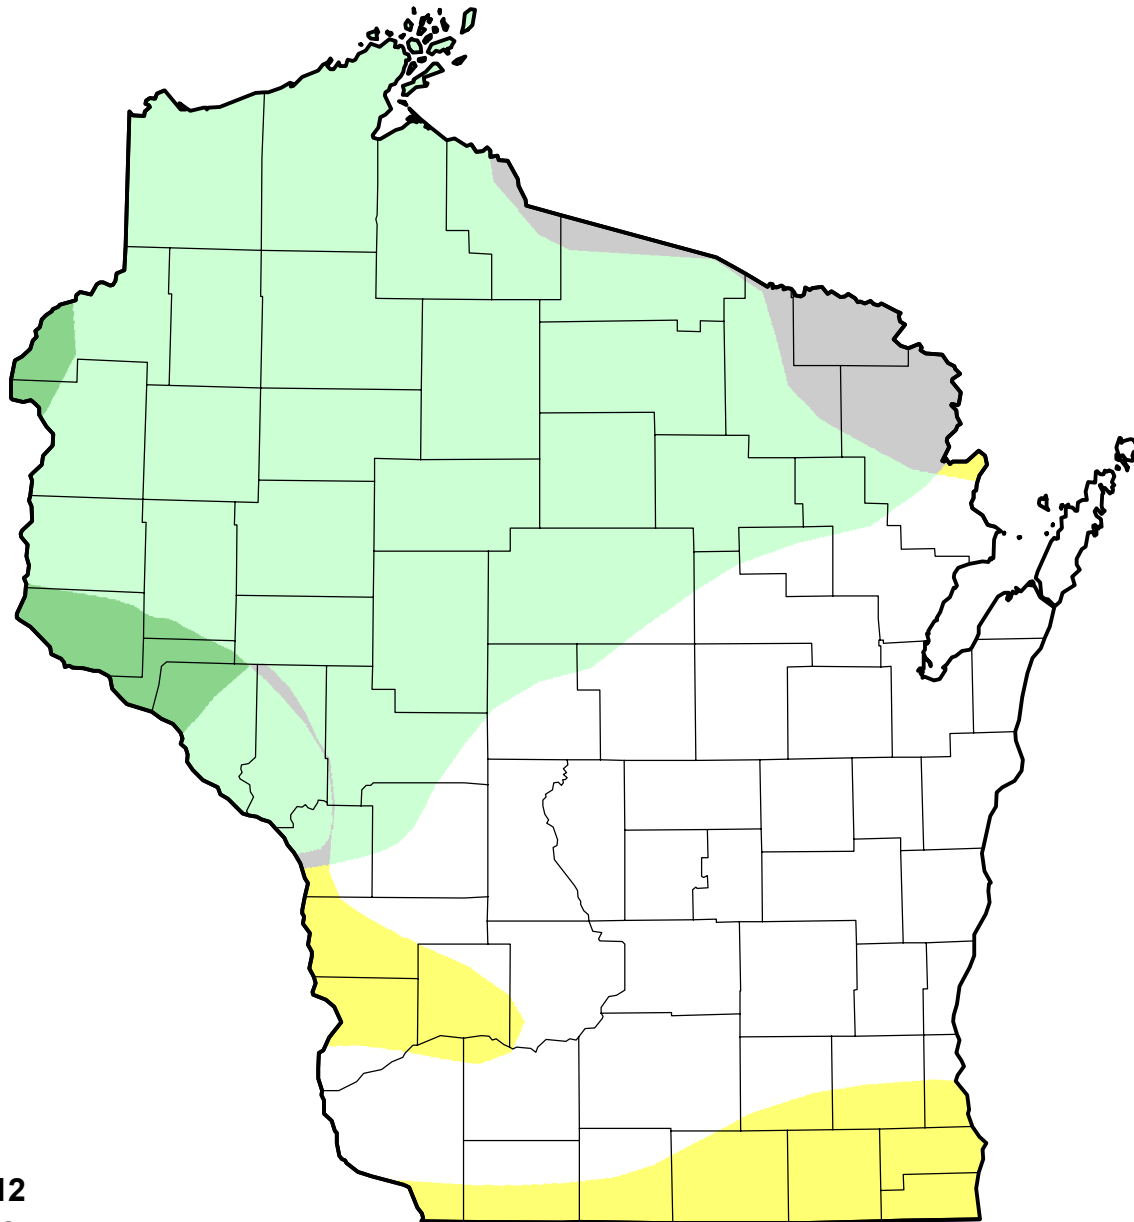

U.S. Drought Monitor Class Change - Wisconsin 8 Week

June 19, 2012
compared to
April 26, 2012

droughtmonitor.unl.edu

- | | |
|---|---------------------|
|  | 5 Class Degradation |
|  | 4 Class Degradation |
|  | 3 Class Degradation |
|  | 2 Class Degradation |
|  | 1 Class Degradation |
|  | No Change |
|  | 1 Class Improvement |
|  | 2 Class Improvement |
|  | 3 Class Improvement |
|  | 4 Class Improvement |
|  | 5 Class Improvement |