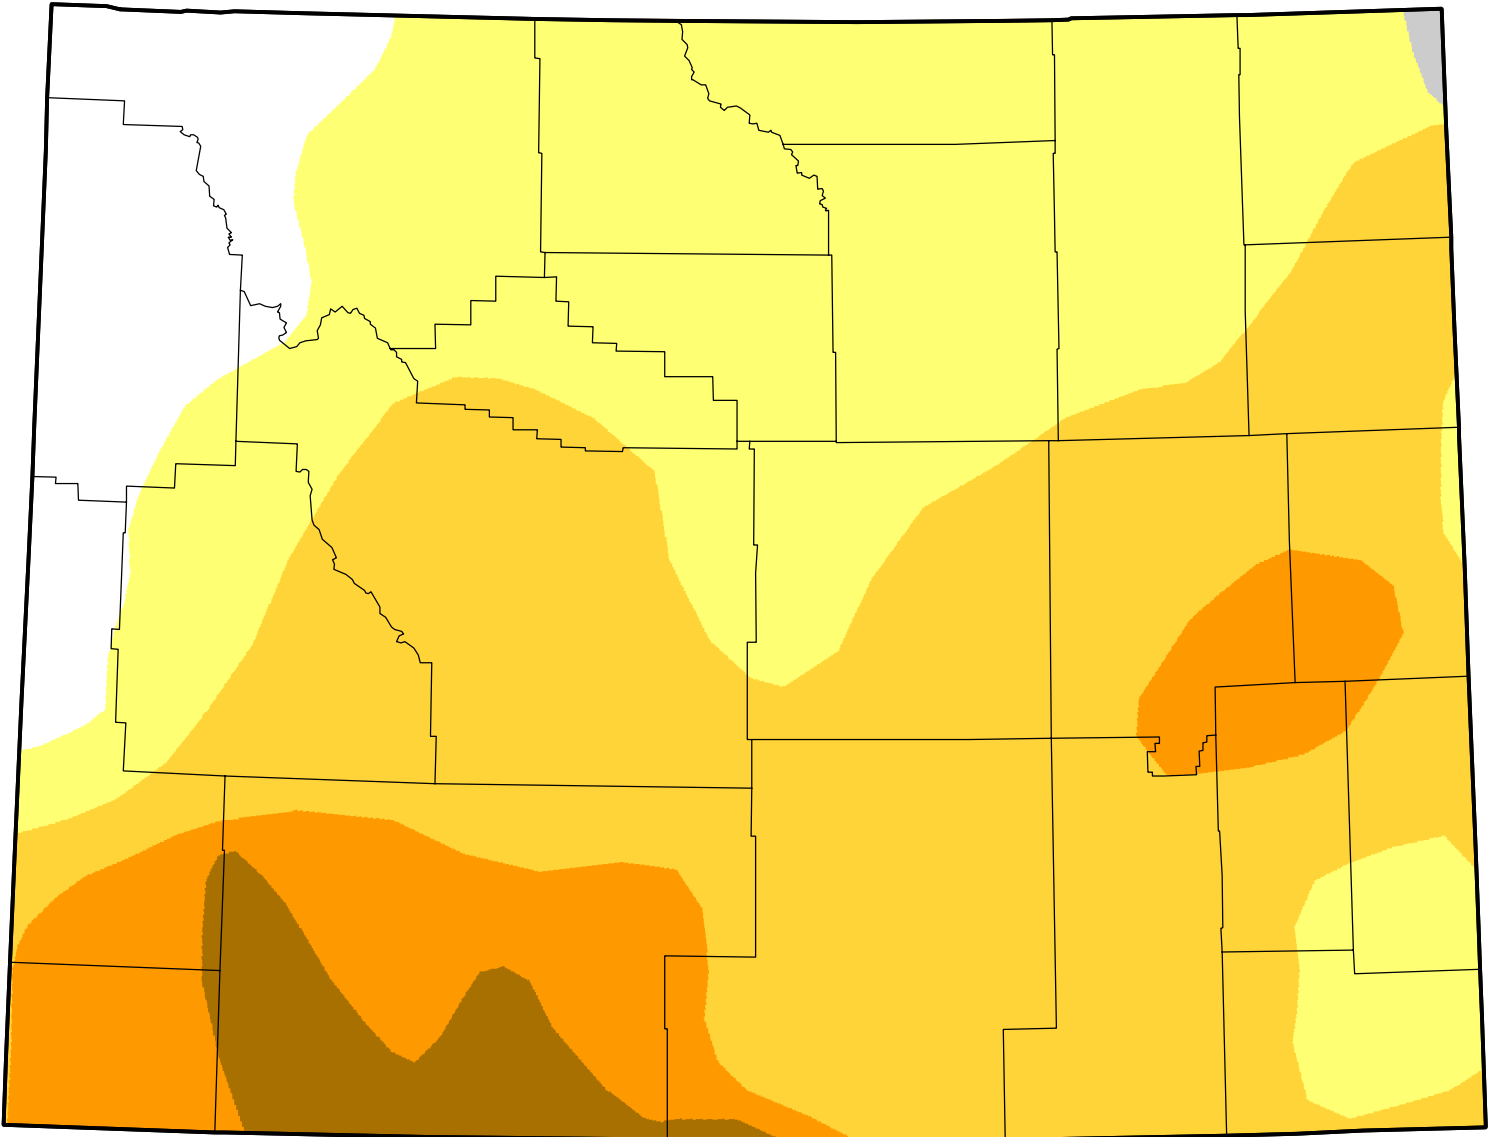

U.S. Drought Monitor Class Change - Wyoming

26 Week

June 19, 2012
compared to
December 22, 2011

droughtmonitor.unl.edu

-  5 Class Degradation
-  4 Class Degradation
-  3 Class Degradation
-  2 Class Degradation
-  1 Class Degradation
-  No Change
-  1 Class Improvement
-  2 Class Improvement
-  3 Class Improvement
-  4 Class Improvement
-  5 Class Improvement