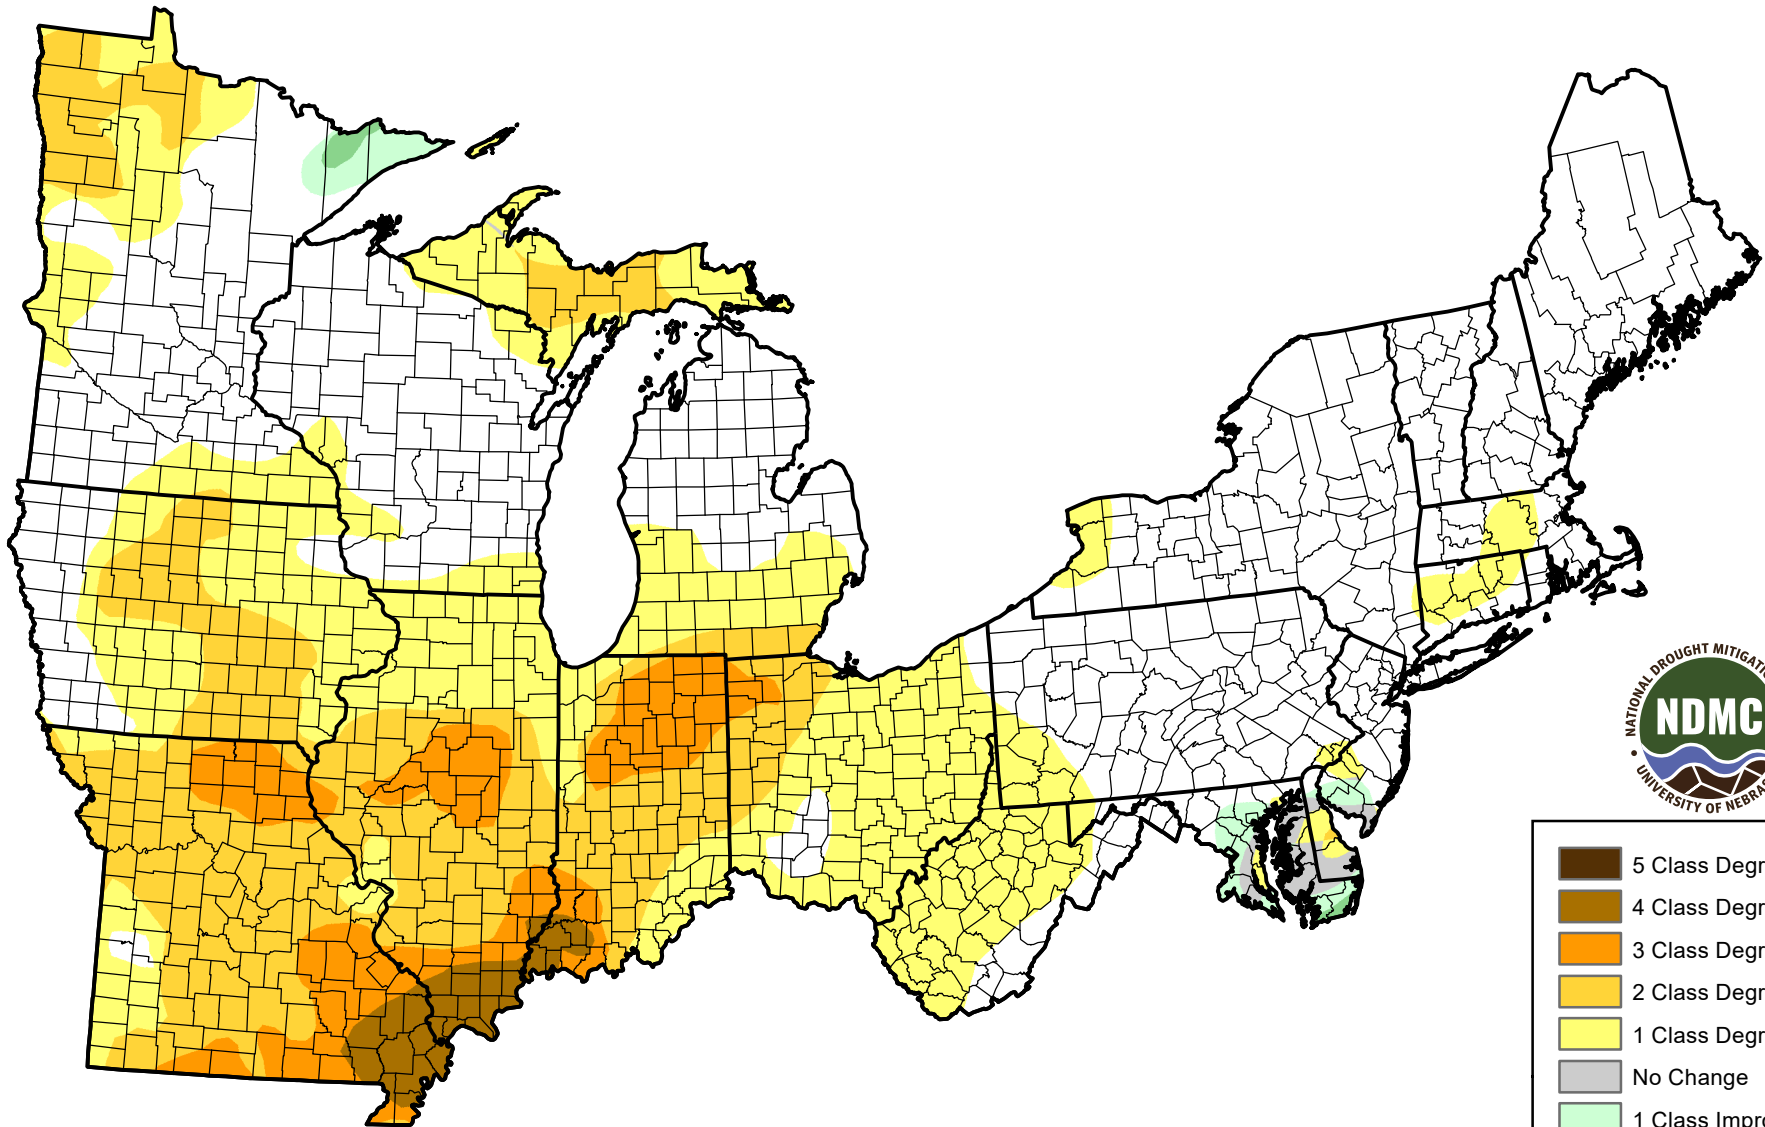

U.S. Drought Monitor Class Change - USDA Northern Forests Climate Hub

52 Week

June 19, 2012
compared to
June 23, 2011

droughtmonitor.unl.edu

-  5 Class Degradation
-  4 Class Degradation
-  3 Class Degradation
-  2 Class Degradation
-  1 Class Degradation
-  No Change
-  1 Class Improvement
-  2 Class Improvement
-  3 Class Improvement
-  4 Class Improvement
-  5 Class Improvement