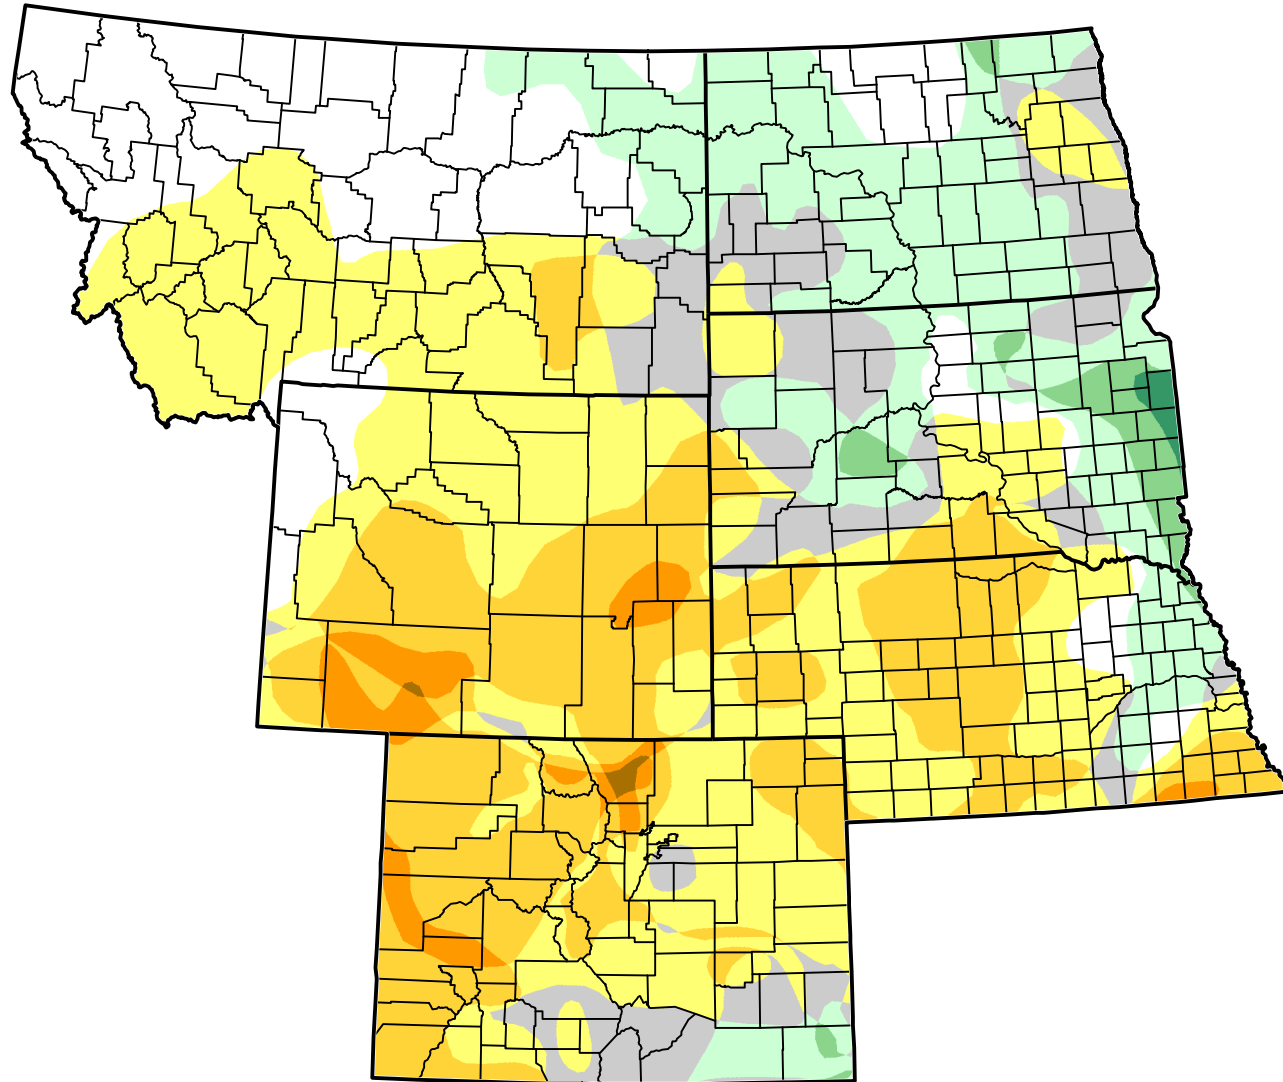

U.S. Drought Monitor Class Change - USDA Northern Plains Climate Hub 3 Months

June 19, 2012
compared to
March 27, 2012

-  5 Class Degradation
-  4 Class Degradation
-  3 Class Degradation
-  2 Class Degradation
-  1 Class Degradation
-  No Change
-  1 Class Improvement
-  2 Class Improvement
-  3 Class Improvement
-  4 Class Improvement
-  5 Class Improvement