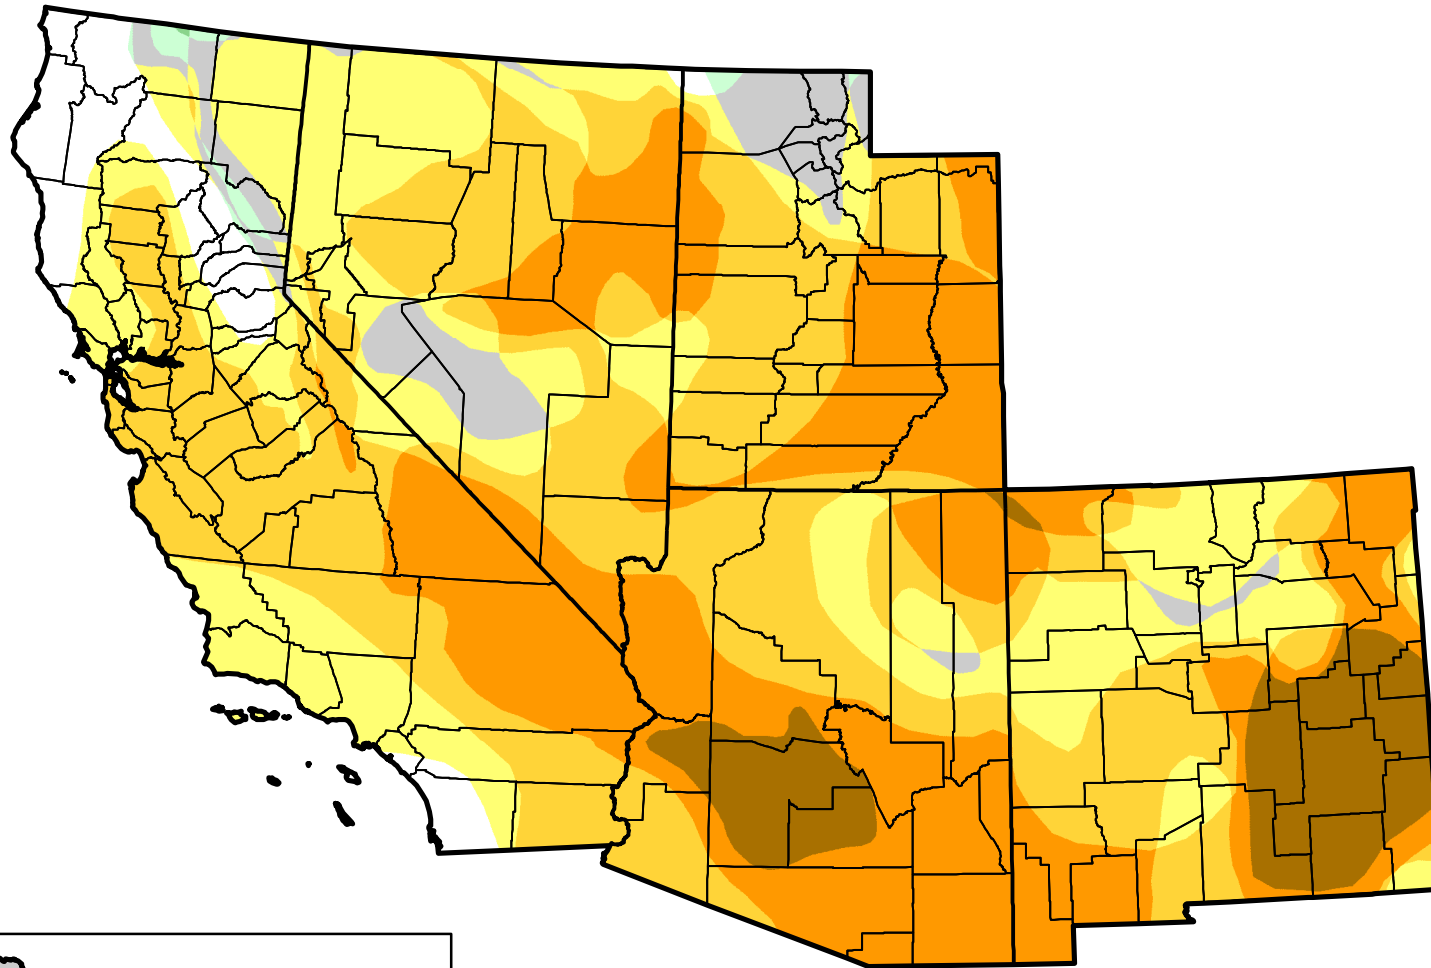

# U.S. Drought Monitor Class Change - USDA Southwest Climate Hub 2 Years

-  5 Class Degradation
-  4 Class Degradation
-  3 Class Degradation
-  2 Class Degradation
-  1 Class Degradation
-  No Change
-  1 Class Improvement
-  2 Class Improvement
-  3 Class Improvement
-  4 Class Improvement
-  5 Class Improvement

**June 19, 2012  
compared to  
June 22, 2010**