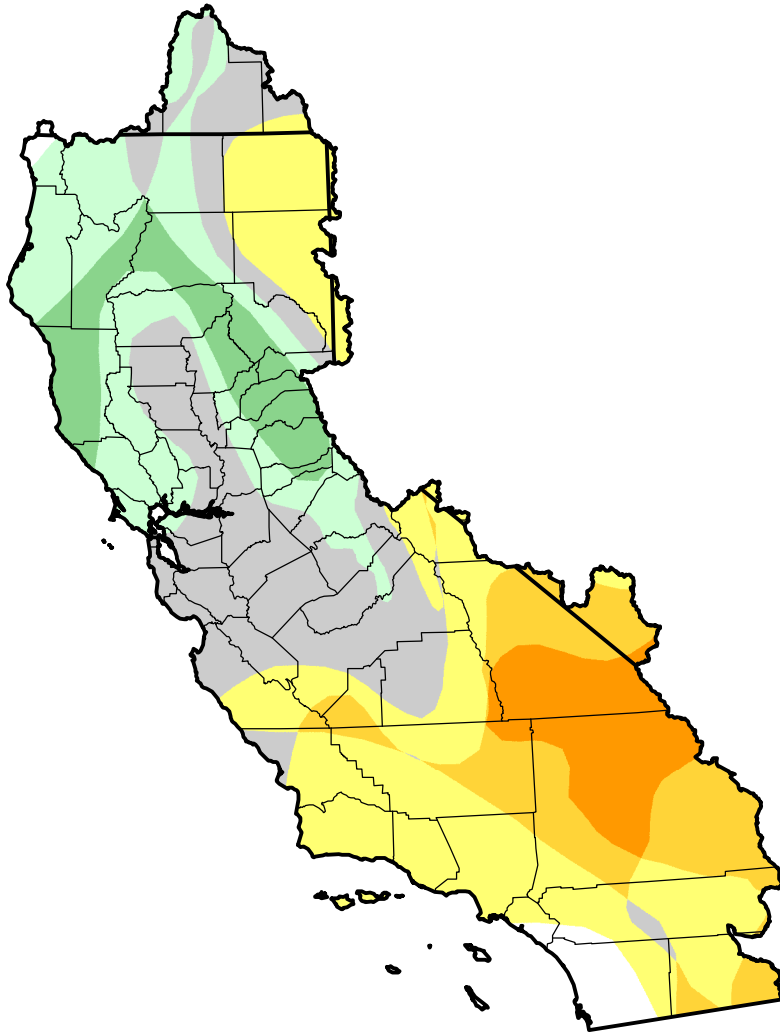

U.S. Drought Monitor Class Change - California Watershed

Start of Calendar Year

June 19, 2012
compared to
January 5, 2012

droughtmonitor.unl.edu

- 5 Class Degradation
- 4 Class Degradation
- 3 Class Degradation
- 2 Class Degradation
- 1 Class Degradation
- No Change
- 1 Class Improvement
- 2 Class Improvement
- 3 Class Improvement
- 4 Class Improvement
- 5 Class Improvement