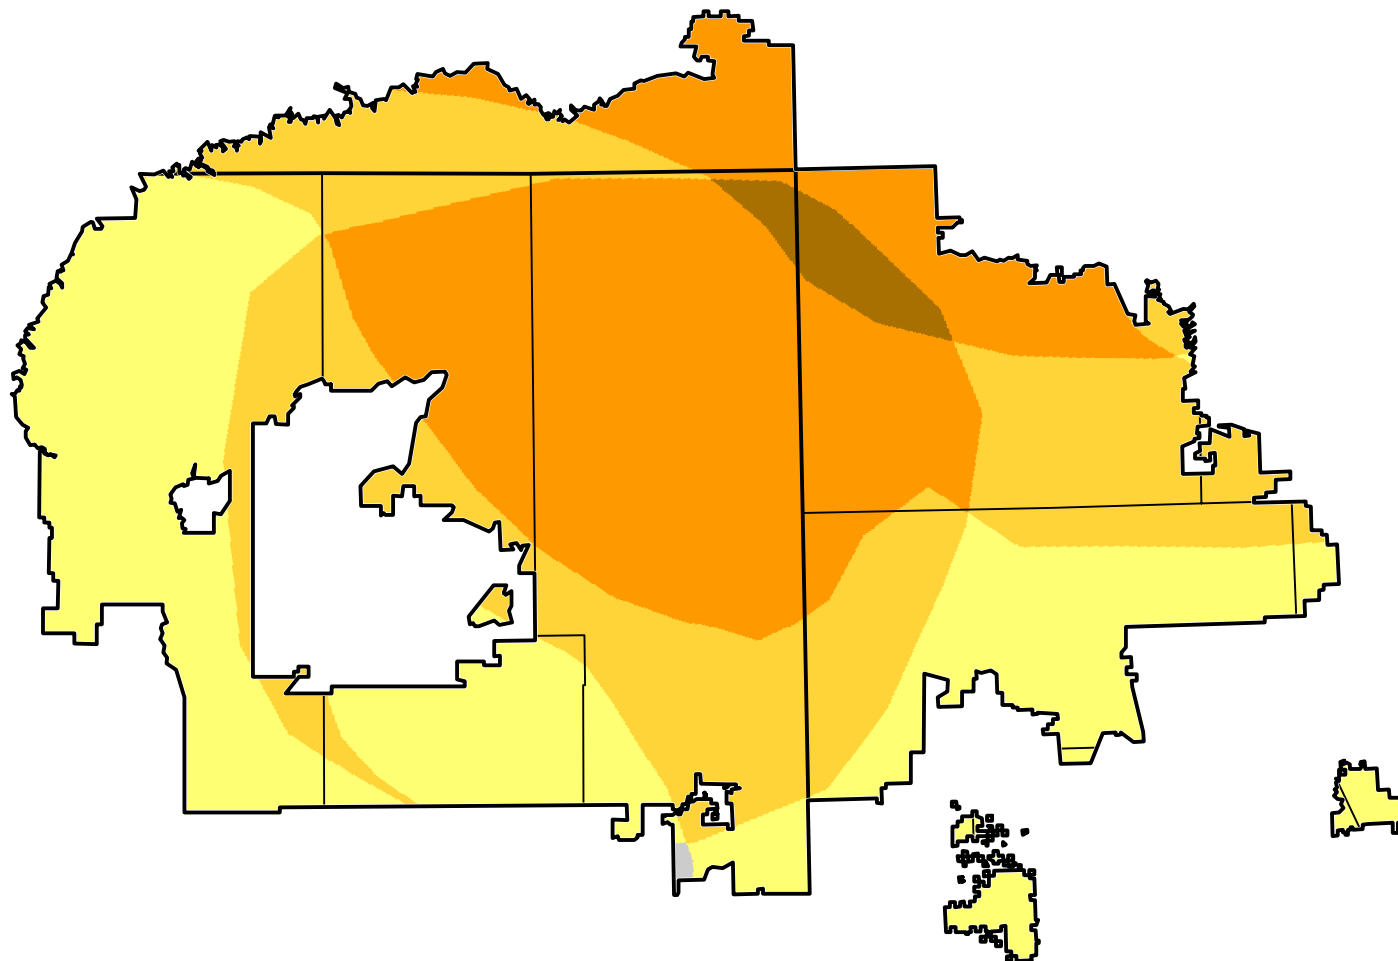

U.S. Drought Monitor Class Change - Navajo

2 Years

-  5 Class Degradation
-  4 Class Degradation
-  3 Class Degradation
-  2 Class Degradation
-  1 Class Degradation
-  No Change
-  1 Class Improvement
-  2 Class Improvement
-  3 Class Improvement
-  4 Class Improvement
-  5 Class Improvement

June 19, 2012
compared to
June 22, 2010