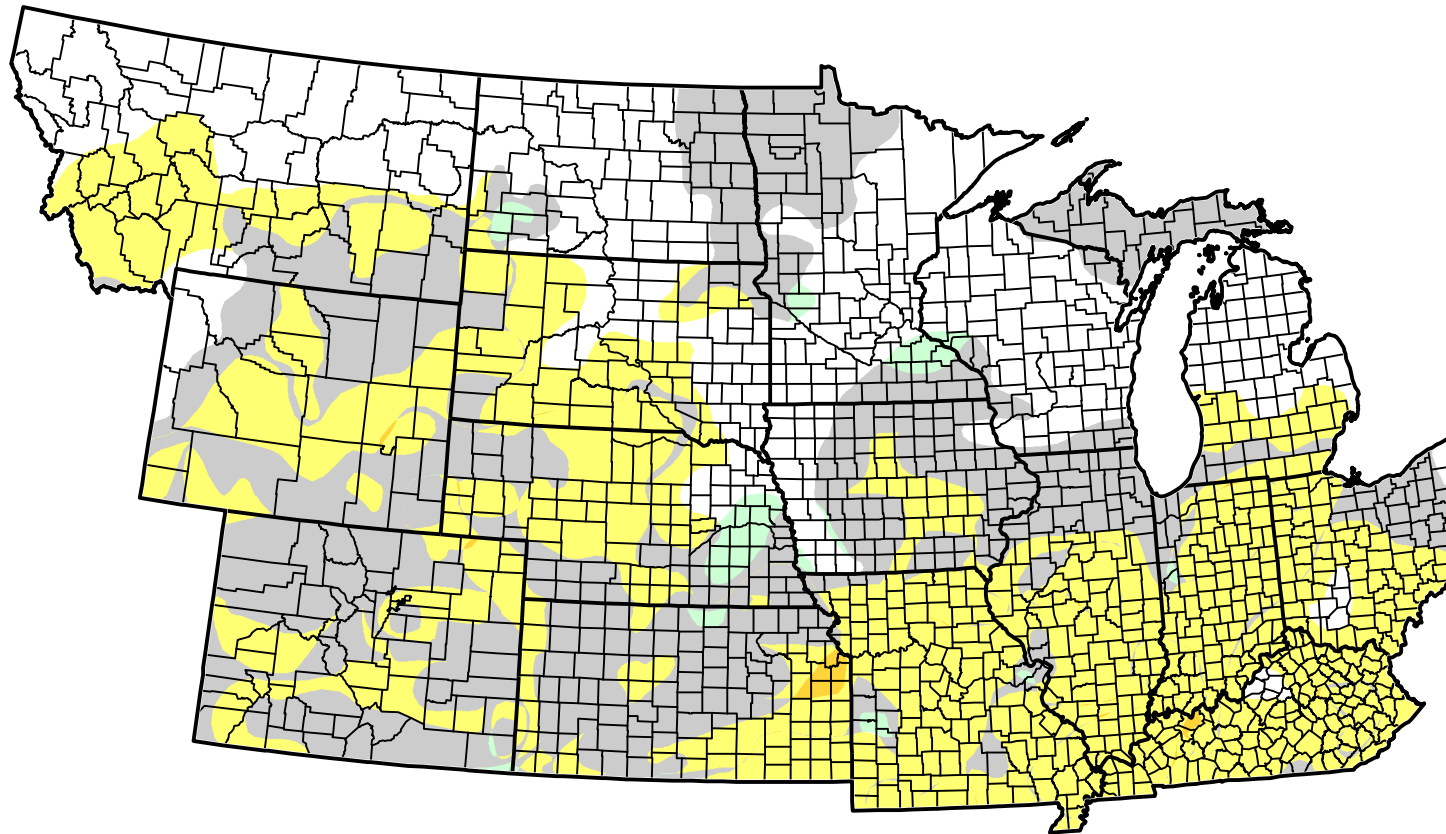

# U.S. Drought Monitor Class Change - NWS Central Region

## 1 Week

June 19, 2012  
compared to  
June 12, 2012

- 5 Class Degradation
- 4 Class Degradation
- 3 Class Degradation
- 2 Class Degradation
- 1 Class Degradation
- No Change
- 1 Class Improvement
- 2 Class Improvement
- 3 Class Improvement
- 4 Class Improvement
- 5 Class Improvement