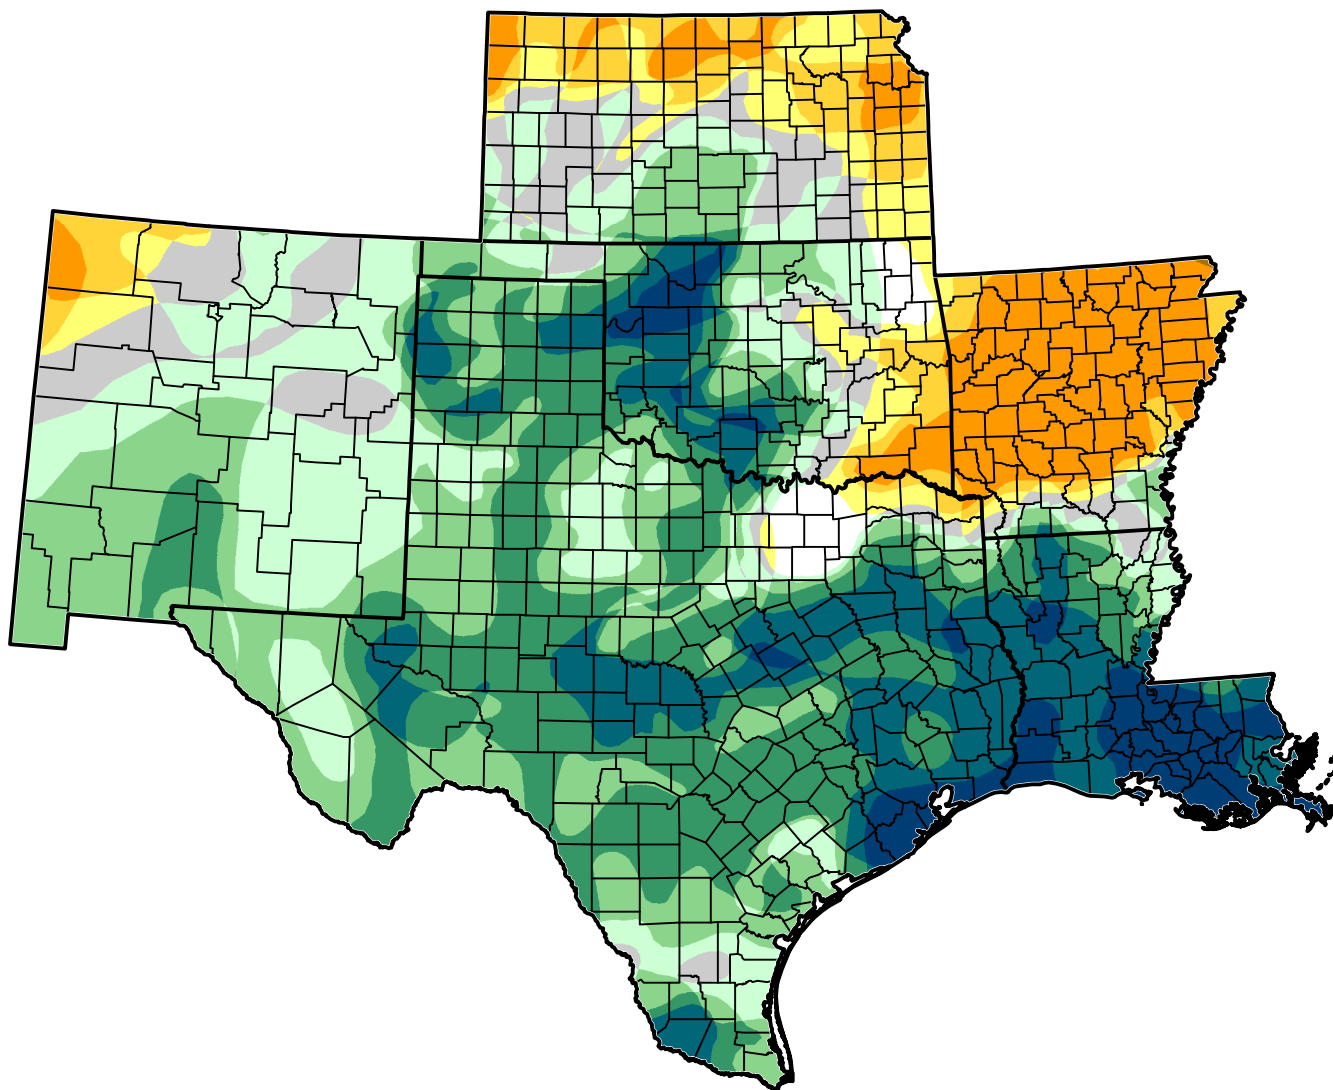

U.S. Drought Monitor Class Change - Southern Plains

1 Year

June 19, 2012
compared to
June 21, 2011