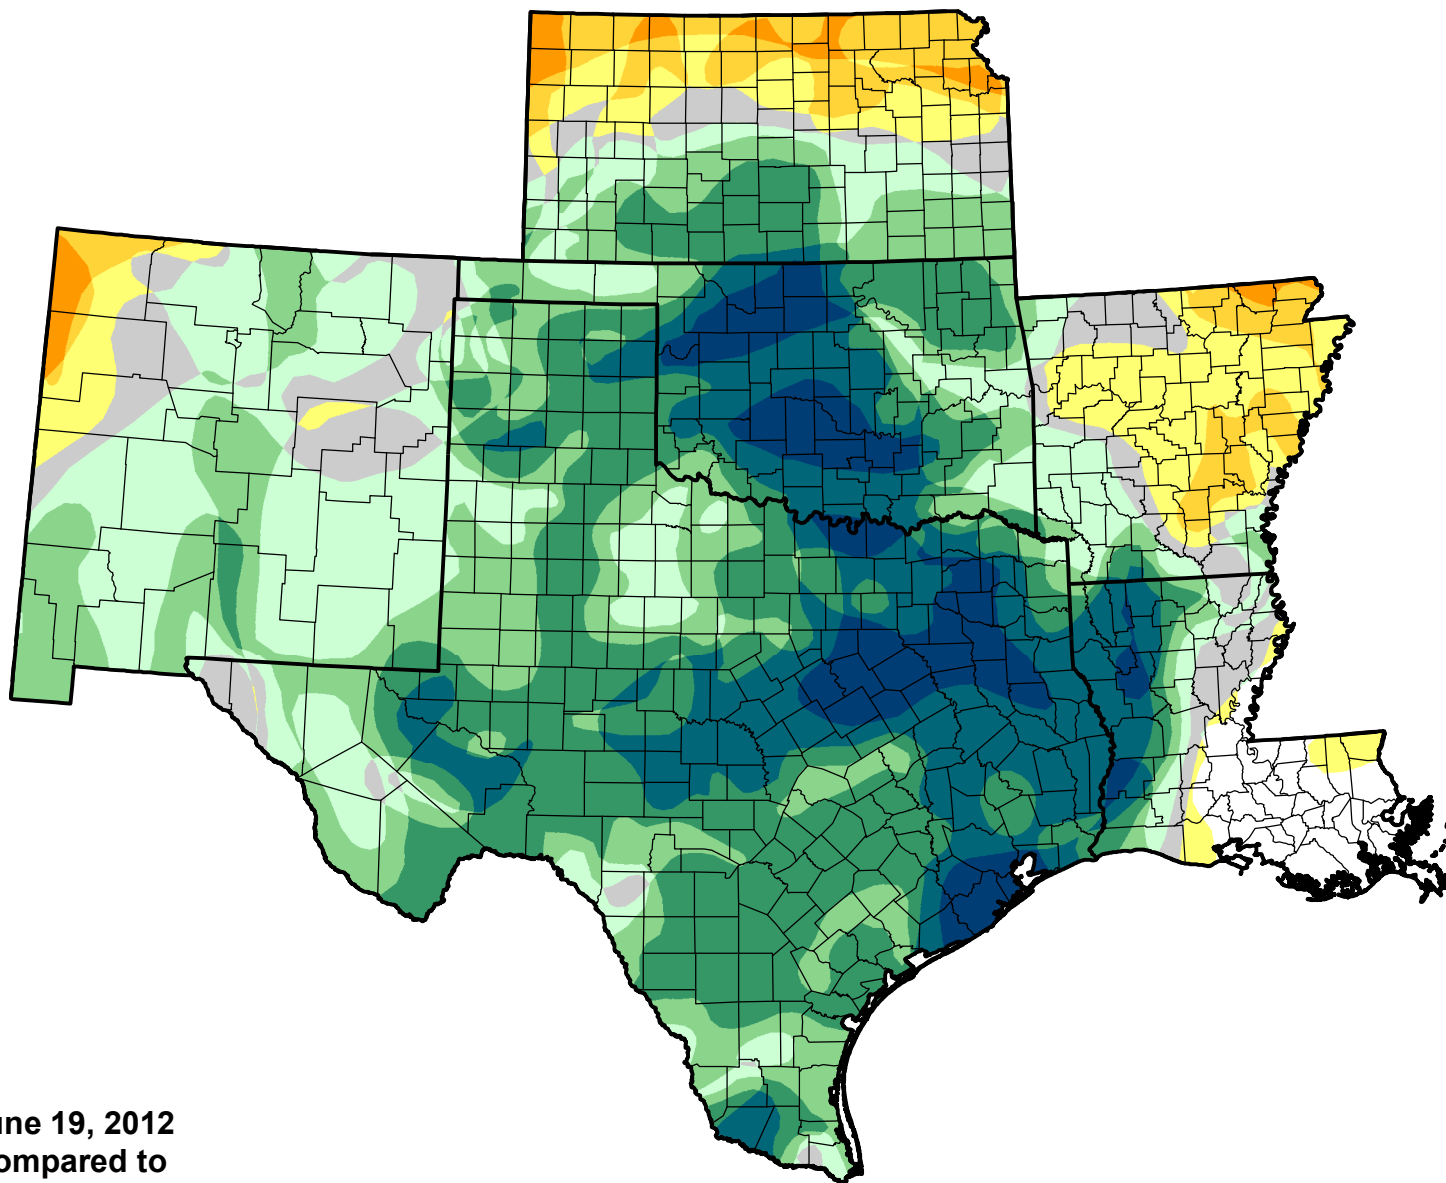

U.S. Drought Monitor Class Change - SCIPP

Start of Water Year

June 19, 2012
compared to
September 29, 2011

droughtmonitor.unl.edu

- 5 Class Degradation
- 4 Class Degradation
- 3 Class Degradation
- 2 Class Degradation
- 1 Class Degradation
- No Change
- 1 Class Improvement
- 2 Class Improvement
- 3 Class Improvement
- 4 Class Improvement
- 5 Class Improvement