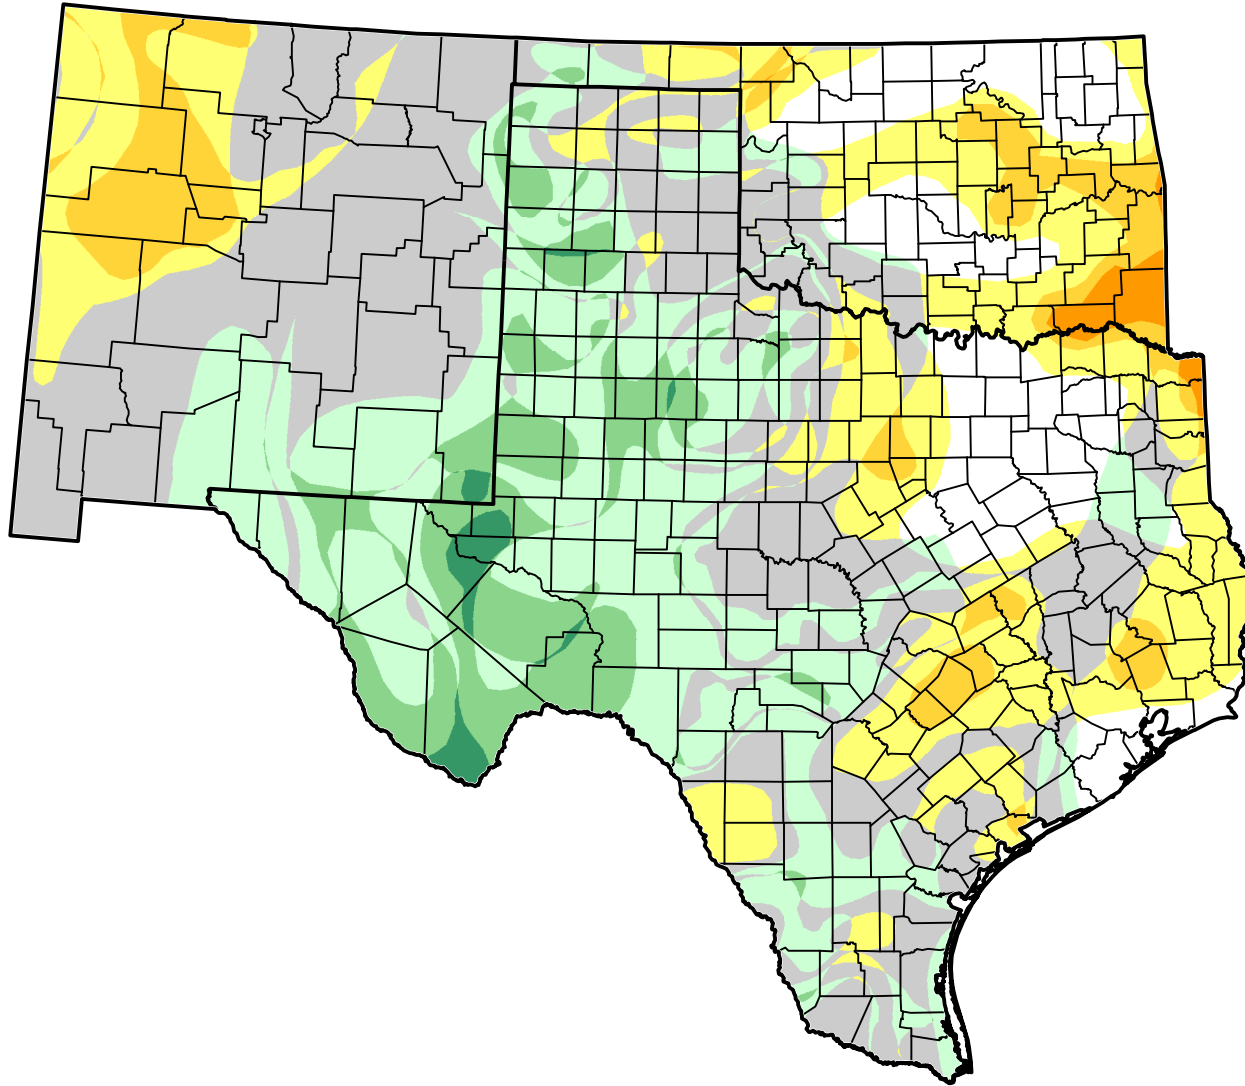

U.S. Drought Monitor Class Change - Southern Plains Area 2 Months

June 19, 2012
compared to
April 24, 2012