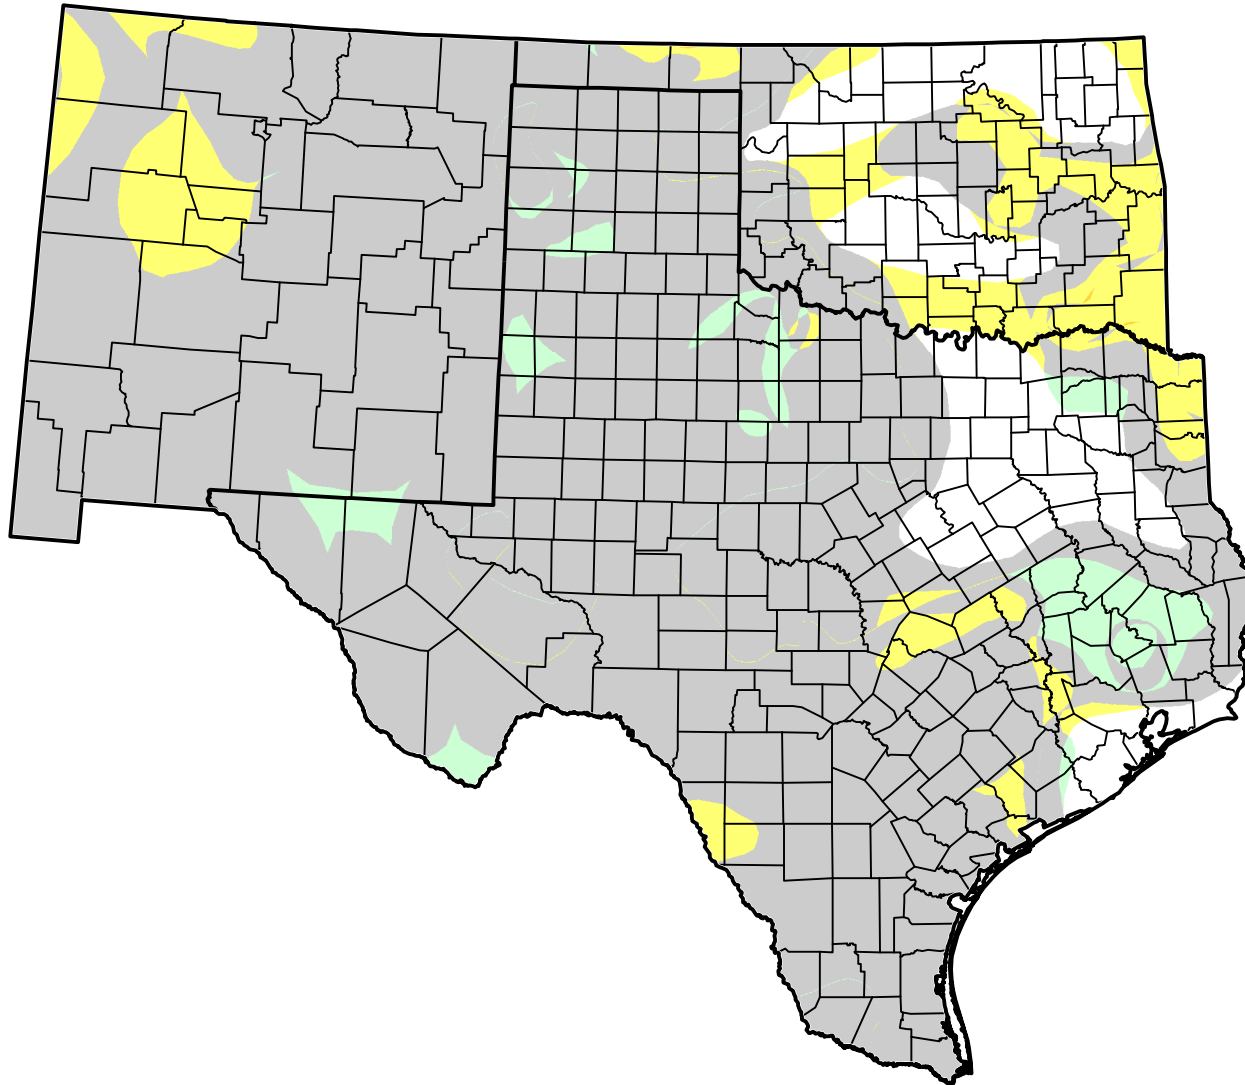

# U.S. Drought Monitor Class Change - Southern Plains Area

## 1 Week

June 19, 2012  
compared to  
June 12, 2012